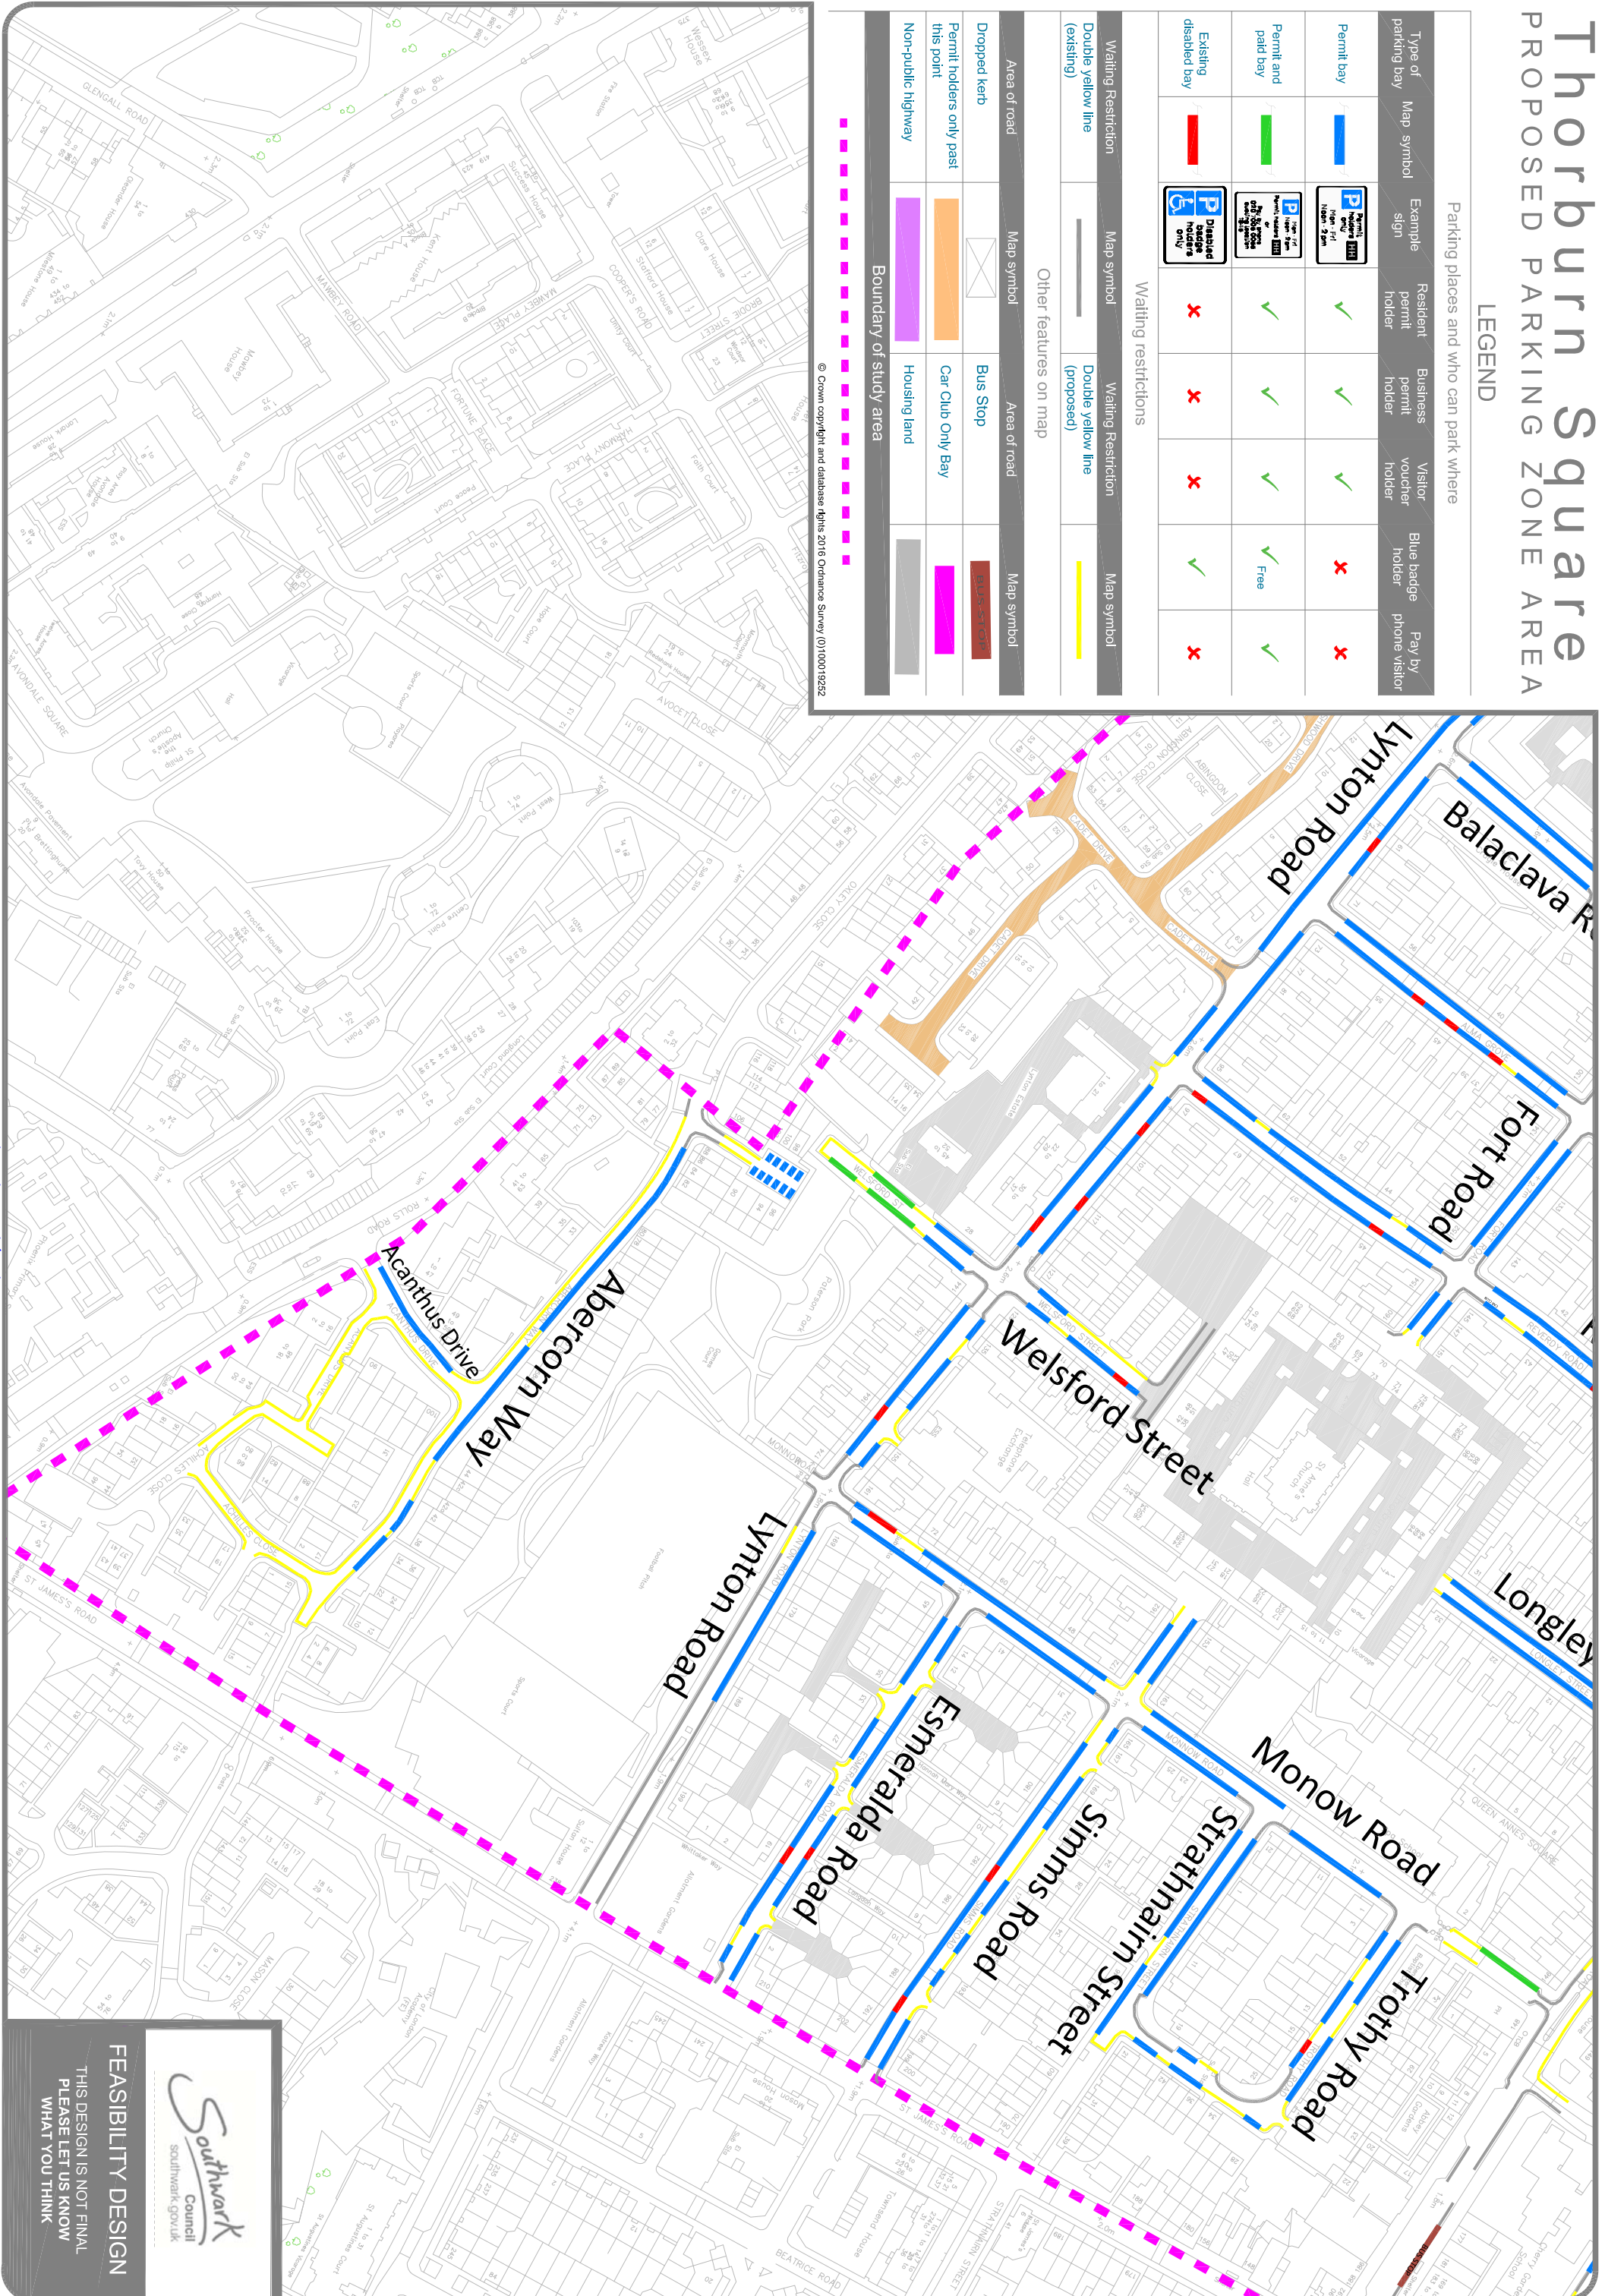

## LEGEND

Parking places and who can park where

Type of parking bay	Map symbol	Example sign	Resident permit holder	Business permit holder	Visitor voucher holder	Blue badge holder	Pay by phone visitor
Permit bay			✓	✓	✓	✗	✗
Permit and paid bay			✓	✓	✓	Free	✓
Existing disabled bay			✗	✗	✗	✓	✗

Waiting Restriction	Map symbol	Waiting Restriction	Map symbol
Double yellow line (existing)		Double yellow line (proposed)	

Area of road	Map symbol	Area of road	Map symbol
Dropped kerb		Bus Stop	
Permit holders only past this point		Car Club Only Bay	
Non-public highway		Housing land	
Boundary of study area			

Other features on map

Map symbol	Map symbol

© Crown copyright and database rights 2016 Ordnance Survey (0100019252)

**FEASIBILITY DESIGN**  
THIS DESIGN IS NOT FINAL  
PLEASE LET US KNOW  
WHAT YOU THINK

### Waiting restrictions

Waiting Restriction	Map symbol	Waiting Restriction	Map symbol
Double yellow line (existing)		Double yellow line (proposed)	