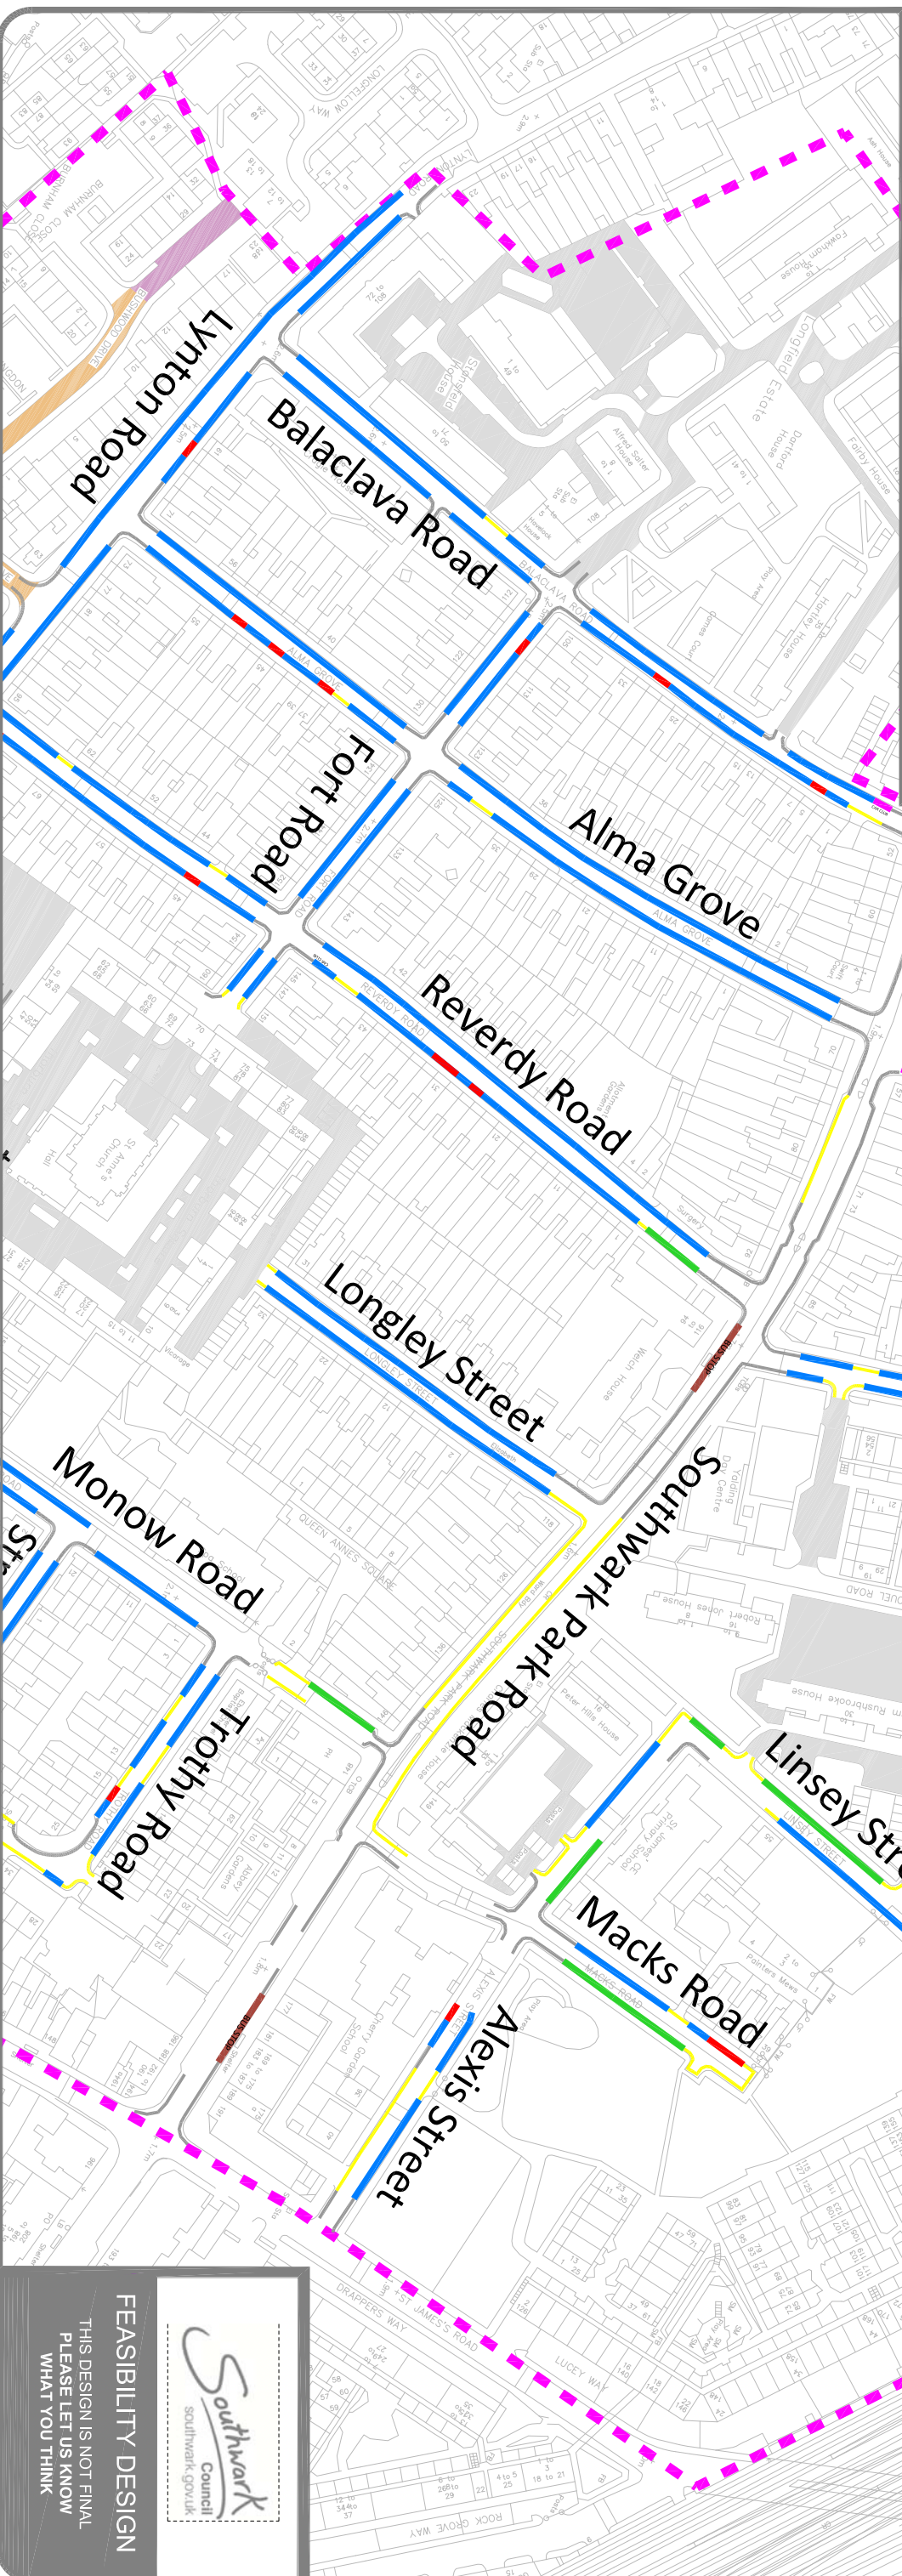

Thorburn Square

PROPOSED PARKING ZONE AREA

LEGEND

Parking places and who can park where

Type of parking bay	Map symbol	Example sign	Resident permit holder	Business permit holder	Visitor voucher holder	Blue badge holder	Pay by phone visitor
Permit bay			✓	✓	✓	✗	✗
Permit and paid bay			✓	✓	✓	Free	✓
Existing disabled bay			✗	✗	✗	✓	✗

Waiting restrictions

Waiting Restriction	Map symbol	Waiting Restriction	Map symbol
Double yellow line (existing)		Double yellow line (proposed)	

Other features on map

Area of road	Map symbol	Area of road	Map symbol
Dropped kerb		Bus Stop	
Permit holders only past this point		Car Club Only Bay	
Non-public highway		Housing land	
Boundary of study area			

© Crown copyright and database rights 2016 Ordnance Survey (0100019252)

FEASIBILITY DESIGN

THIS DESIGN IS NOT FINAL
PLEASE LET US KNOW
WHAT YOU THINK