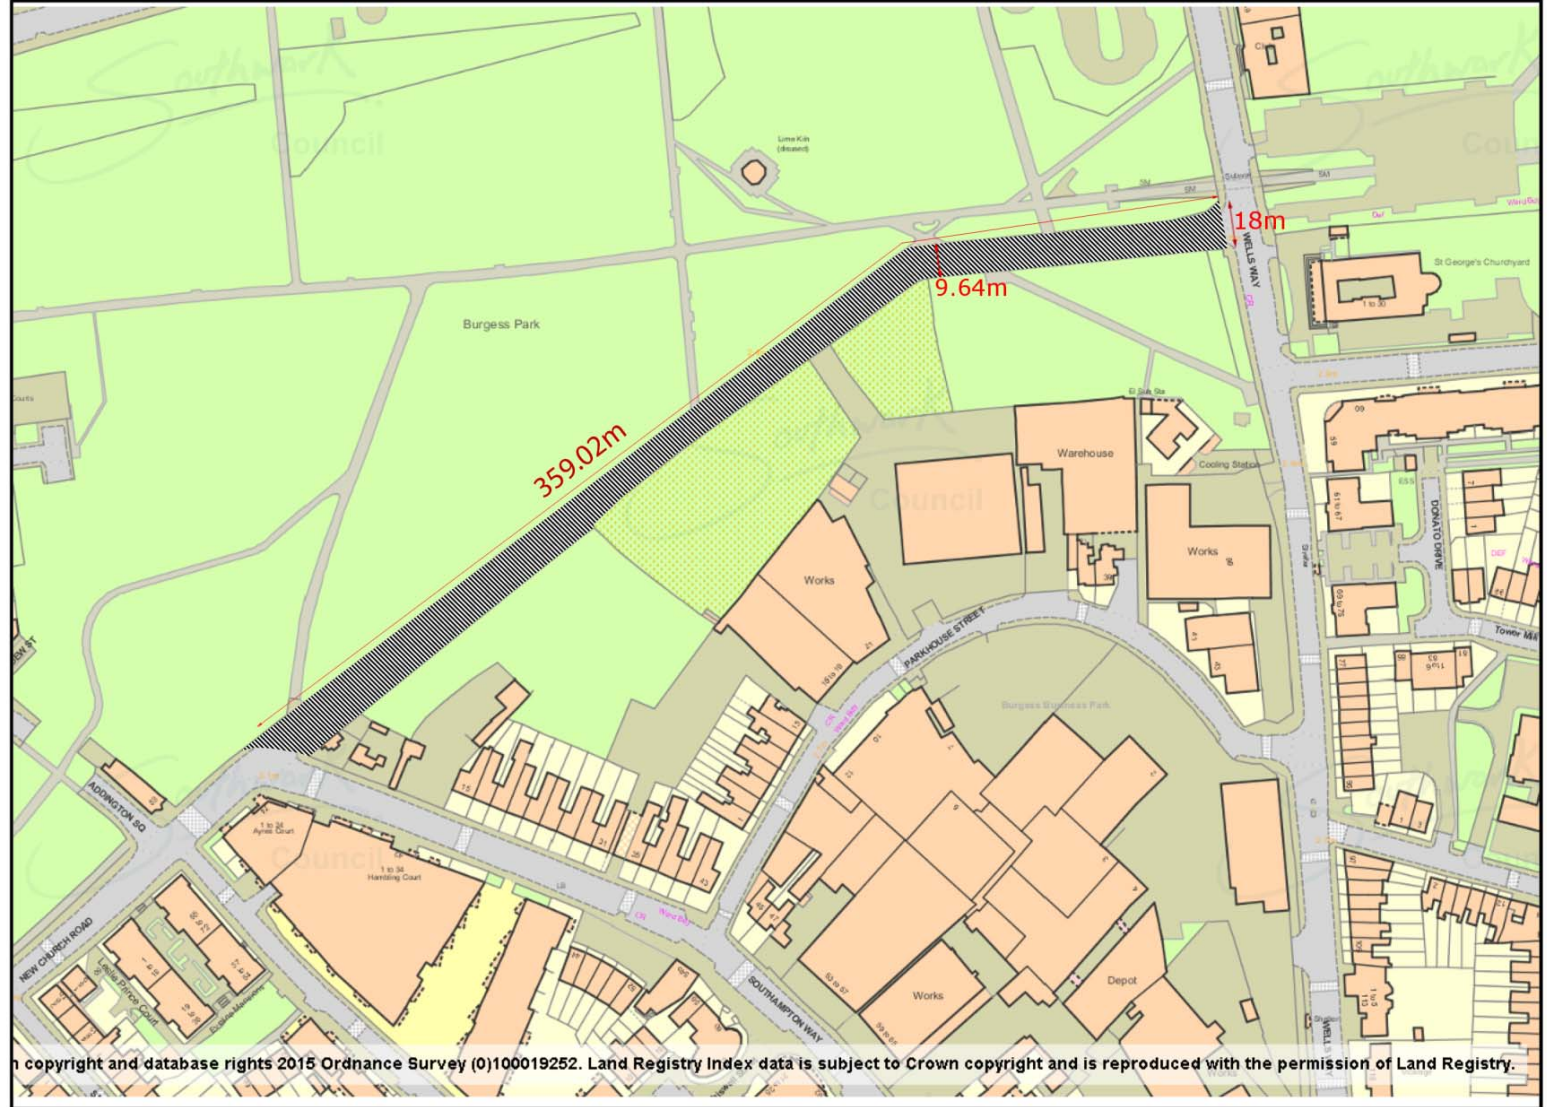

New Church Road Stopping Up Application: Proposed area of highway to be stopped up

Show more on the map
London boroughs
London borough boundaries

Highway to be stopped up
is shown by zebra hatching

0 m 50 m 100 m