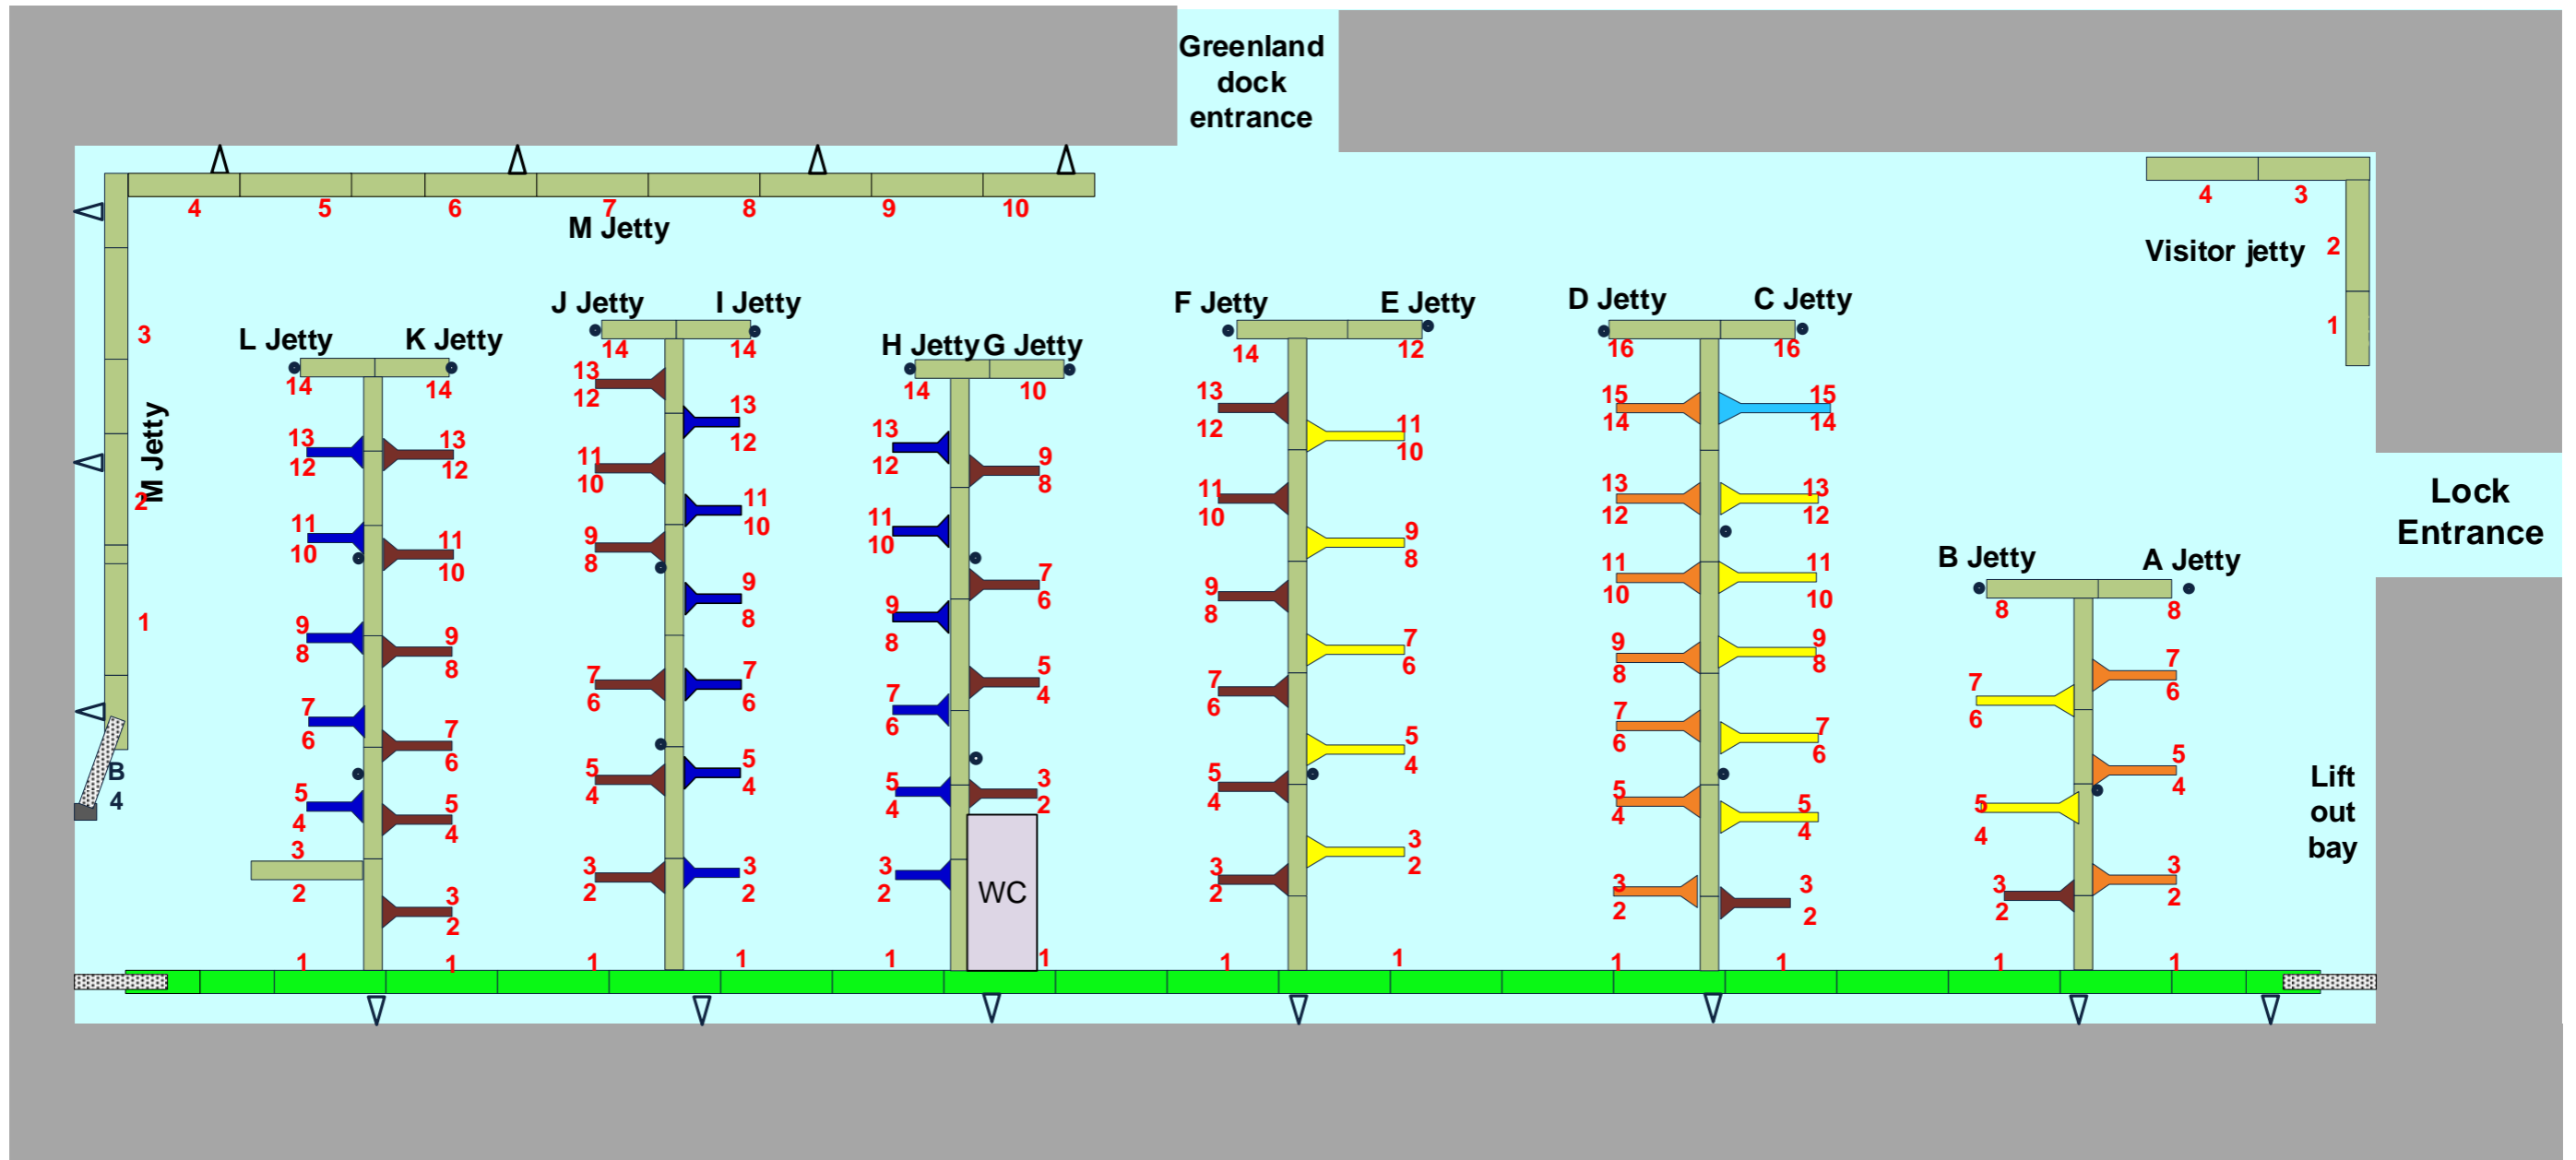

SOUTH DOCK MARINA BERTHING PLAN

KEY

	6.0 m		= Lifebuoy
	7.5 m		= Fire point
	9.0 m		= Water point
	10.5 m		= 2.5 m wide
	11.0 m		= 2.0 m wide
	12.0 m		