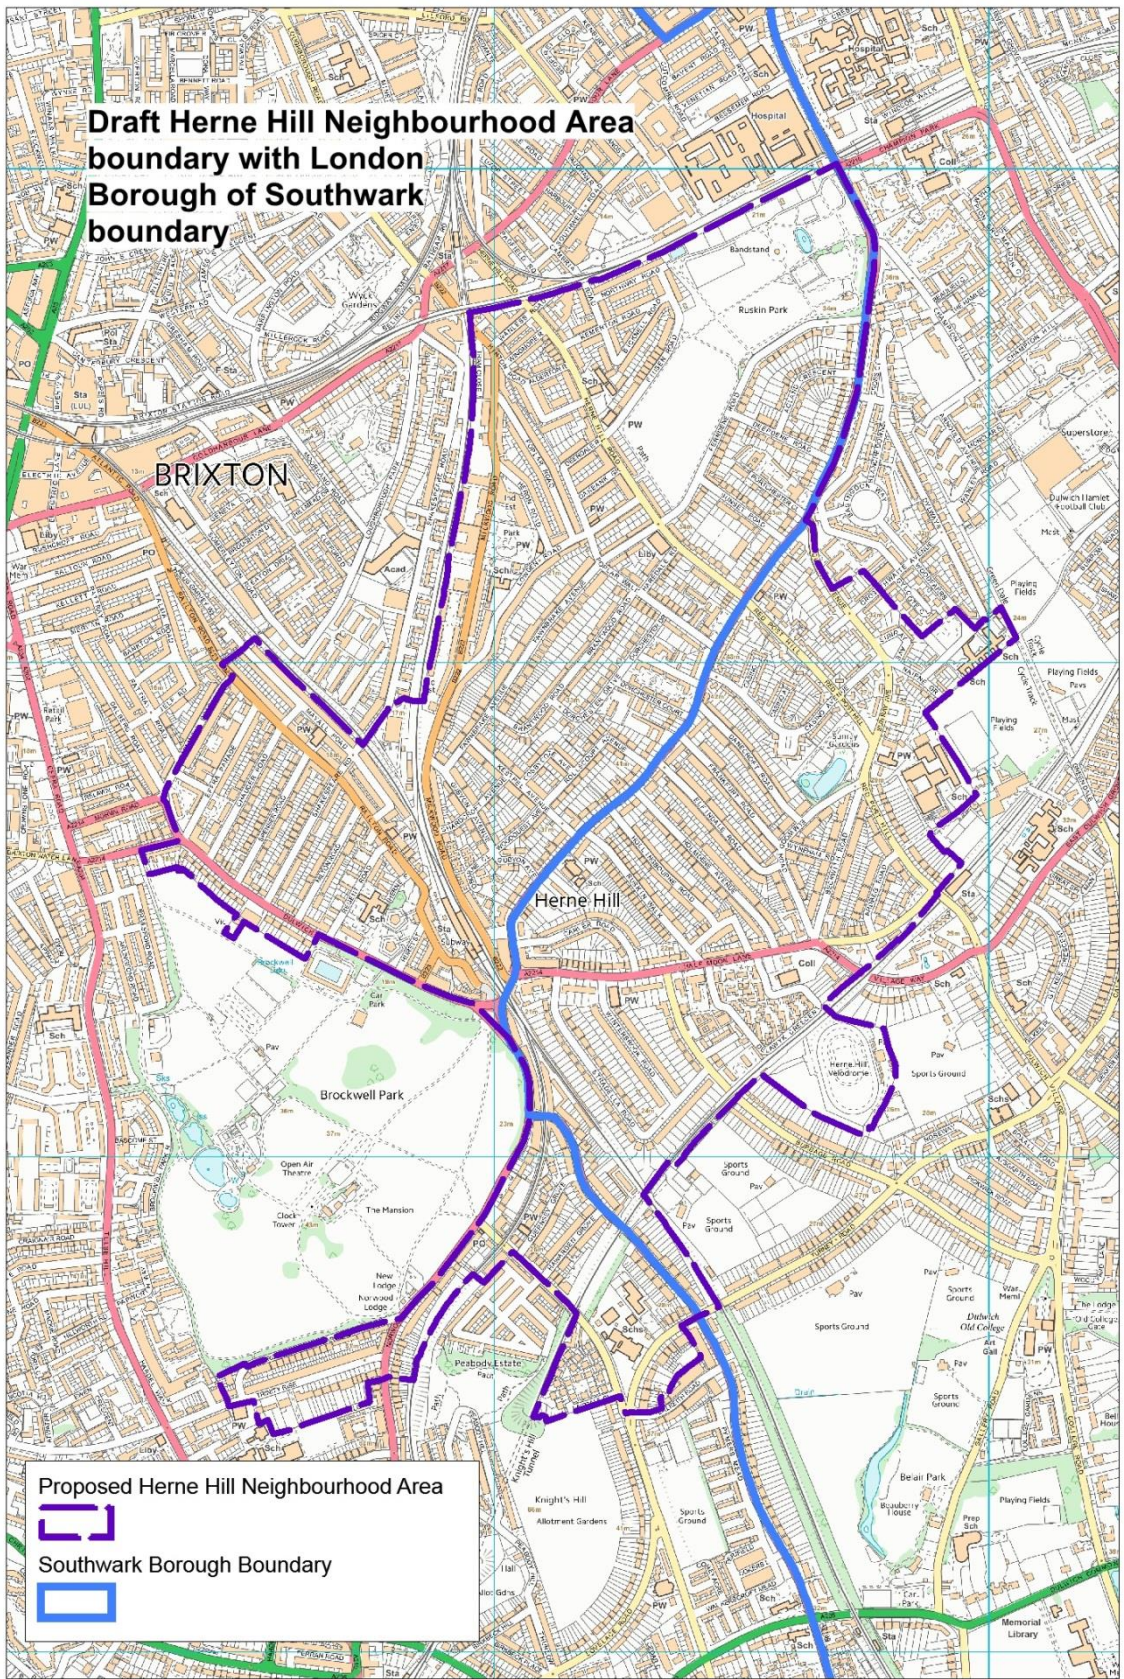

Neighbourhood Area Map with LB Southwark boundary

See next page

**Draft Herne Hill Neighbourhood Area
boundary with London
Borough of Southwark
boundary**

Proposed Herne Hill Neighbourhood Area
Southwark Borough Boundary