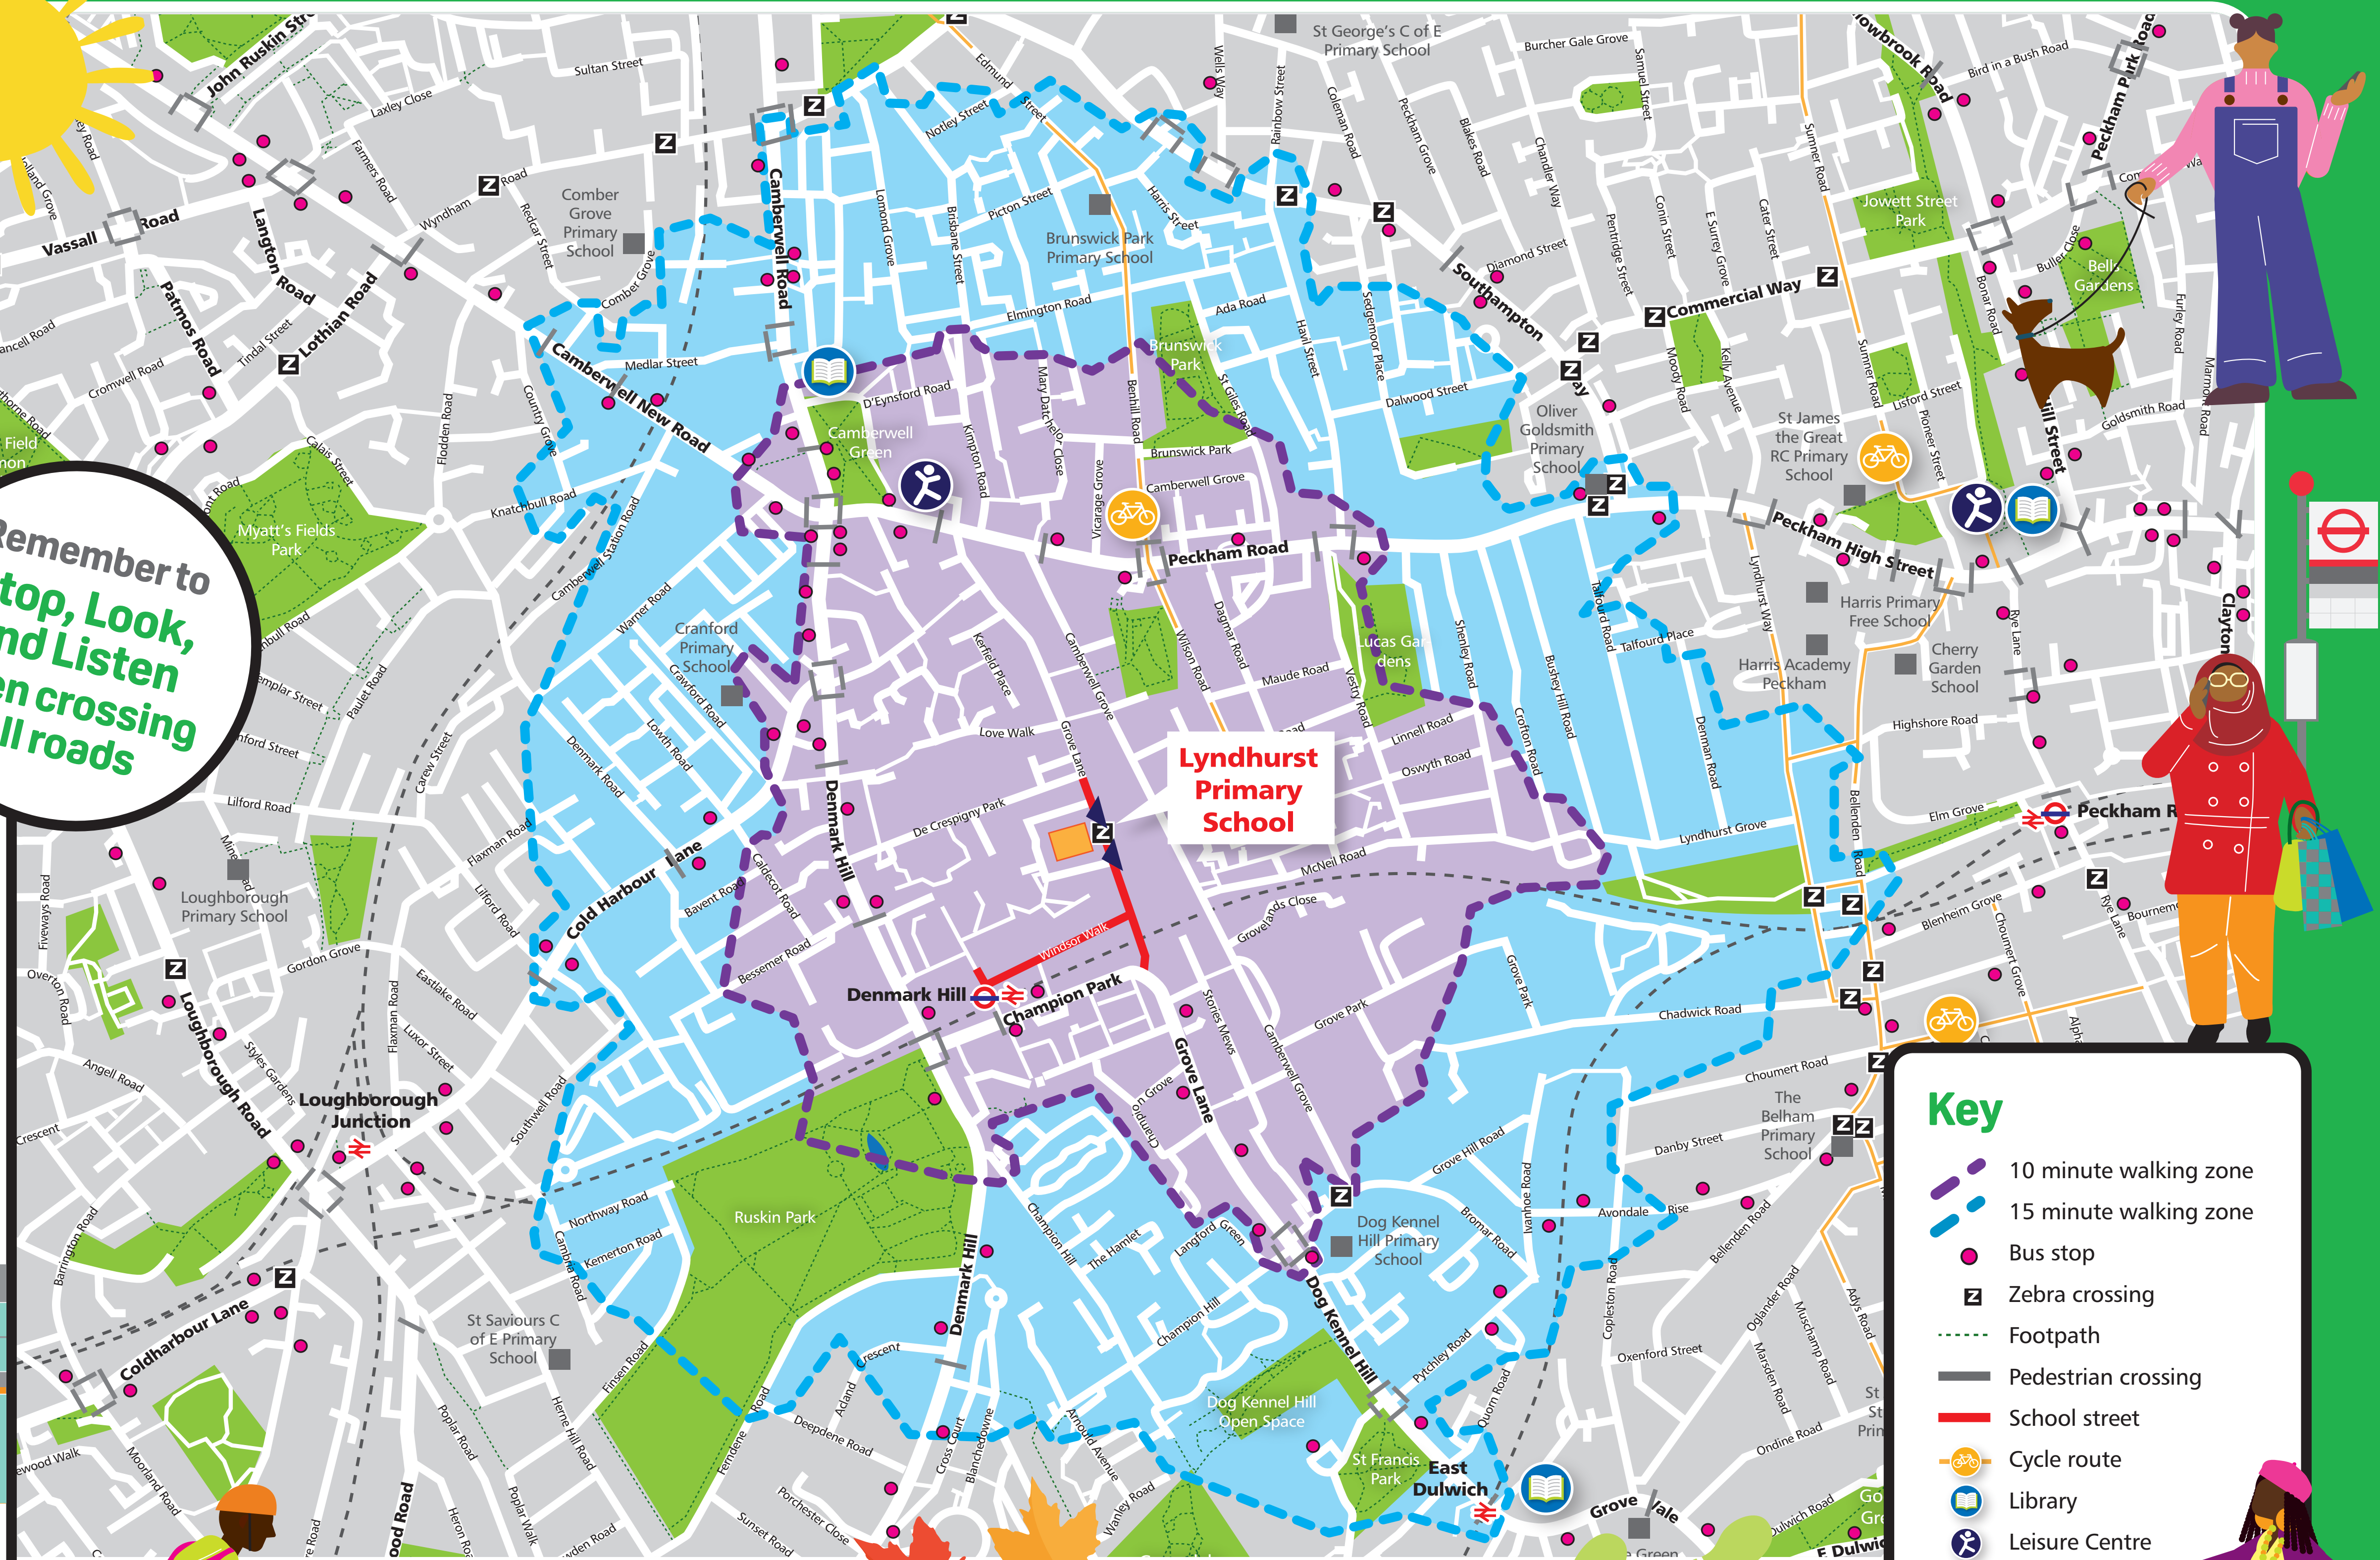

Get active Walk to school

**Remember to
Stop, Look,
and Listen
when crossing
all roads**

Walking map: Lyndhurst Primary School

Walking to school:

- Keeps us fit, healthy and happy
- Teaches us about road safety
- It's better for the environment and keeps our air clean
- It's fun to walk and talk and it's free!

Key

- 10 minute walking zone
- 15 minute walking zone
- Bus stop
- Zebra crossing
- Footpath
- Pedestrian crossing
- School street
- Cycle route
- Library
- Leisure Centre

STREETS FOR PEOPLE
LONDON BOROUGH OF SOUTHWARK

www.southwark.gov.uk/school-walking-map

@lb_southwark facebook.com/southwarkcouncil @southwarkcouncil