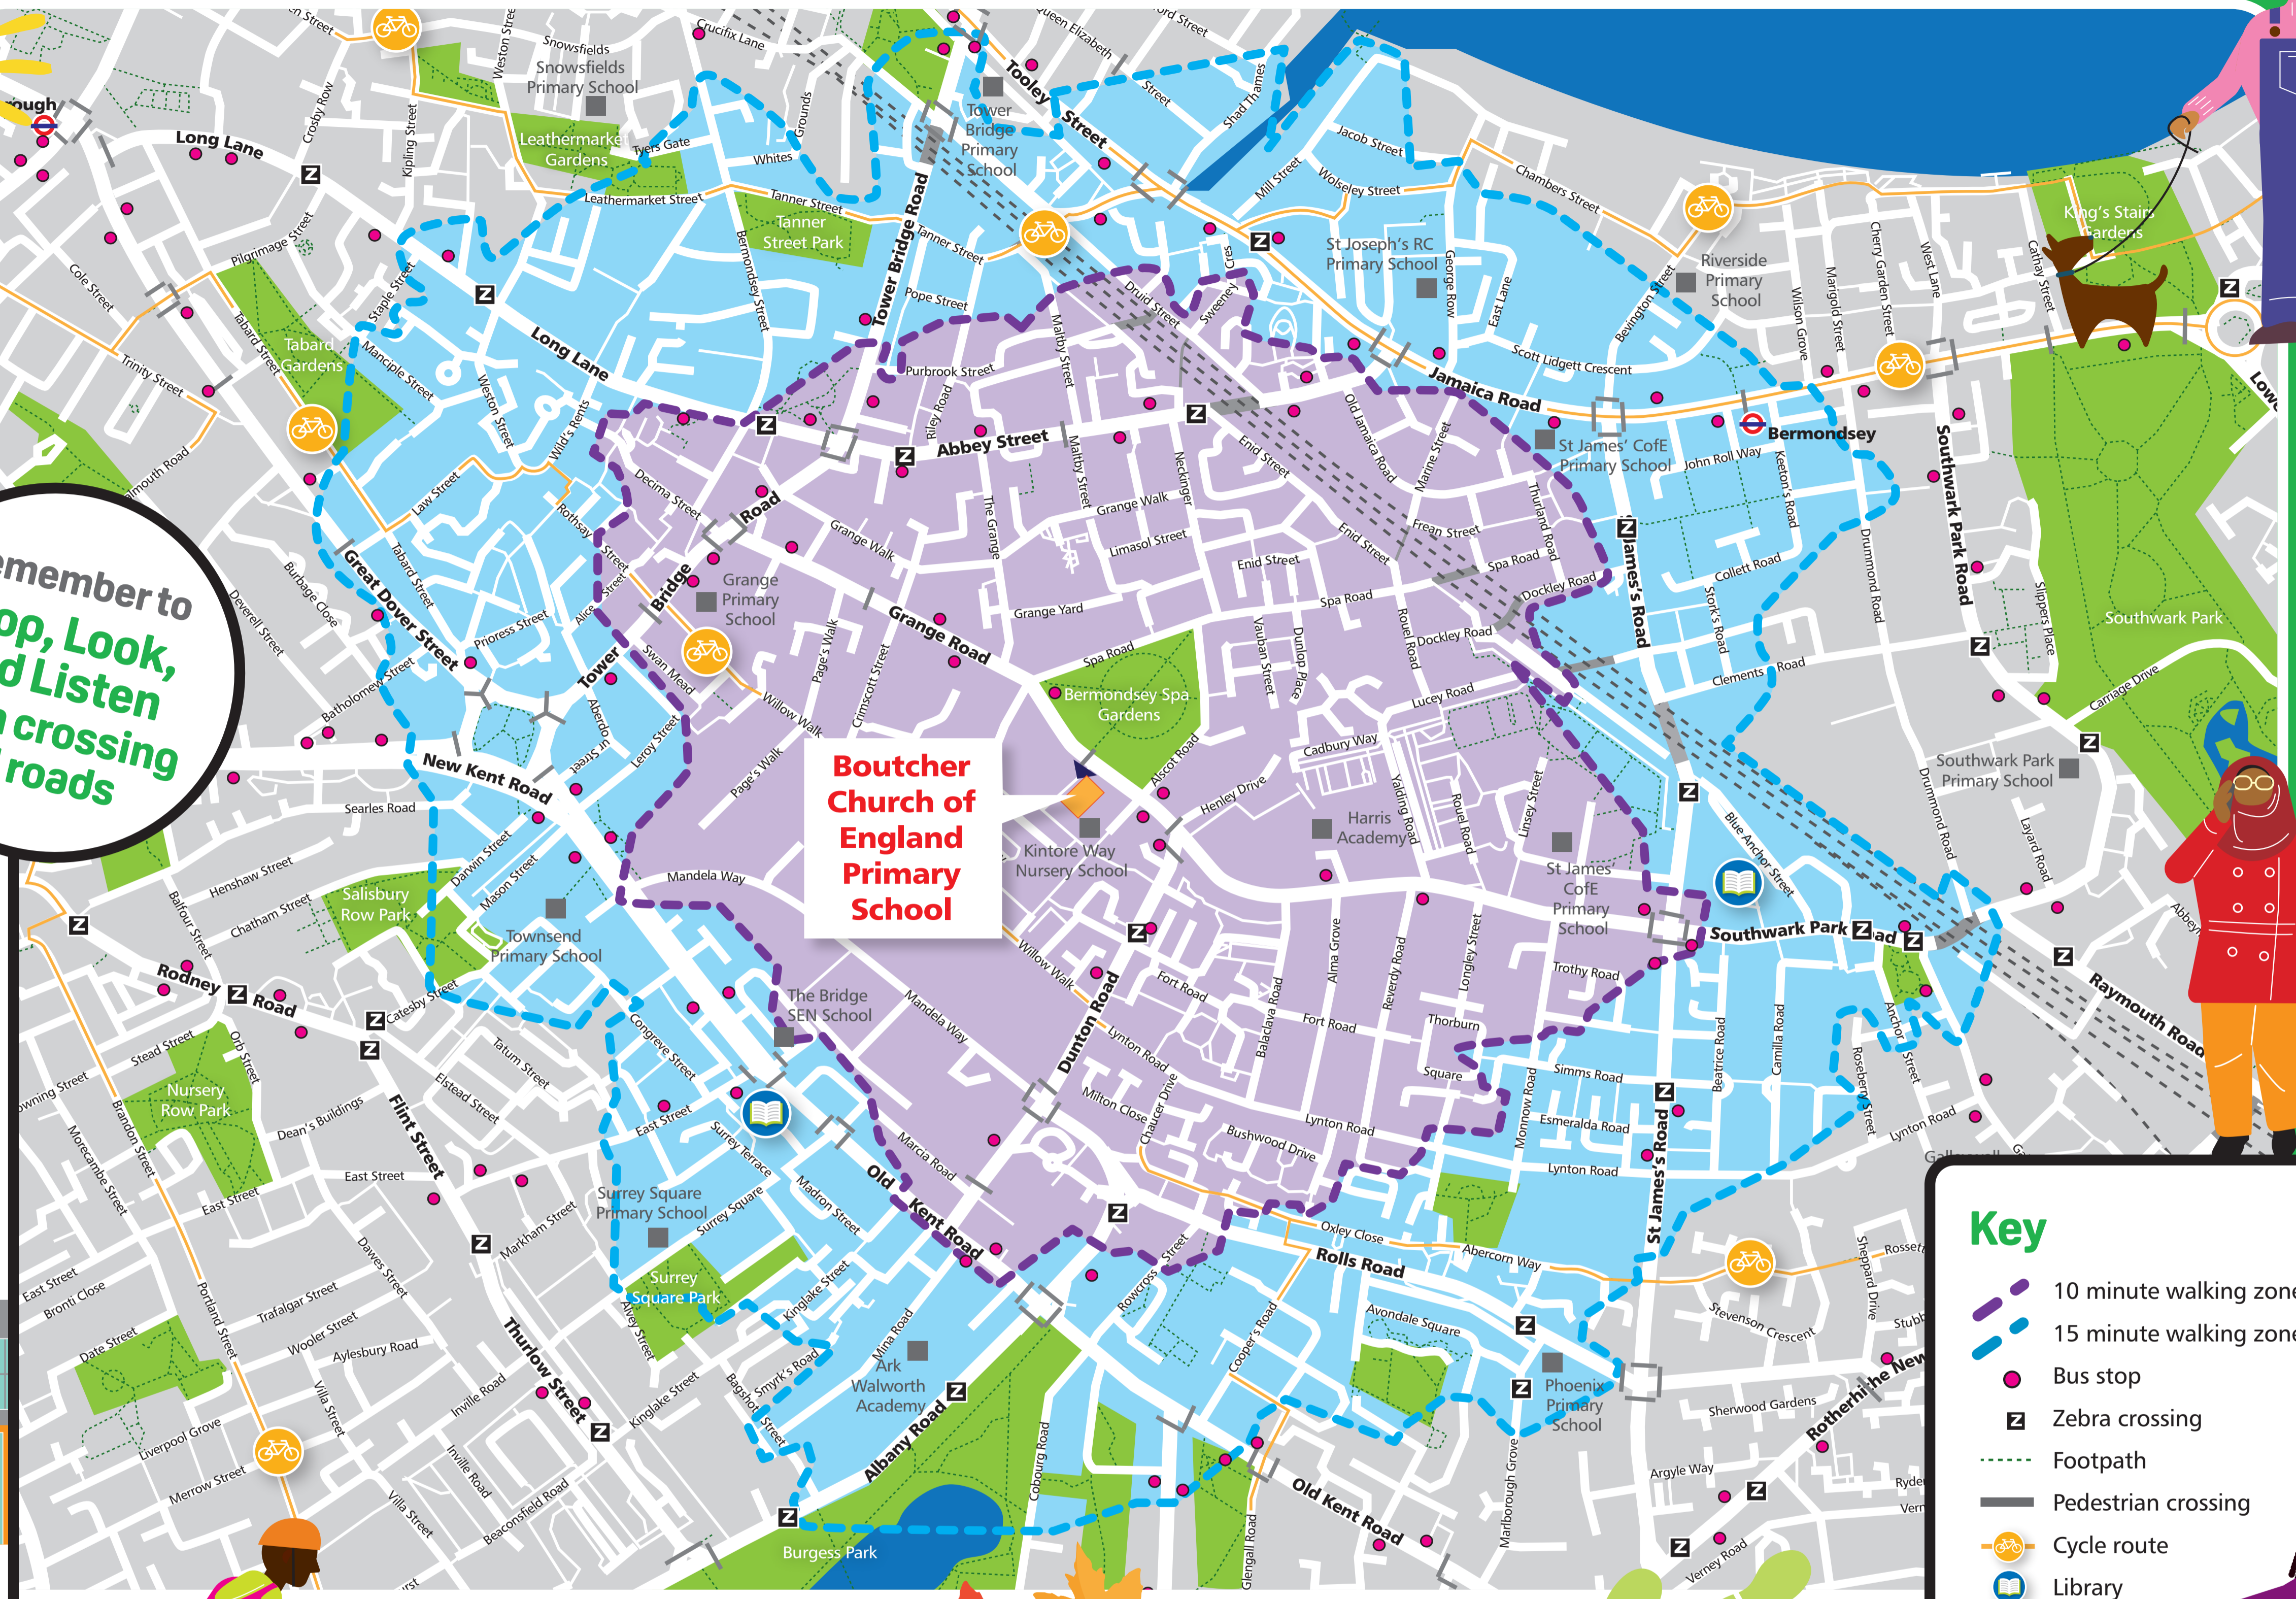

Get active Walk to school

Walking map: Boutcher Church of England Primary School

Walking to school:

- Keeps us fit, healthy and happy
- Teaches us about road safety
- It's better for the environment and keeps our air clean
- It's fun to walk and talk and it's free!

Remember to
**Stop, Look,
and Listen**
when crossing
all roads

Boutcher Church of England Primary School

Key

- 10 minute walking zone
- 15 minute walking zone
- Bus stop
- Zebra crossing
- Footpath
- Pedestrian crossing
- Cycle route
- Library

STREETS FOR PEOPLE
LONDON BOROUGH OF SOUTHWARK

www.southwark.gov.uk/school-walking-map