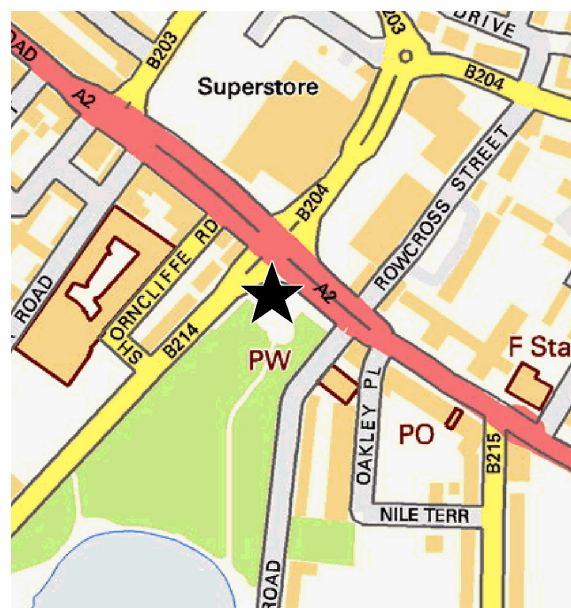

### Tuesday 16 July, 7pm-8.30pm

Meet at the entrance to Burgess Park (on the corner of Albany Road and Old Kent Road) (see map)

Route 1: Albany Road to Bricklayers Arms roundabout

Route 2: Albany Road to Rotherhithe New Road

### Saturday 20 July, 11am-12.30pm

Meet Brimington Park (Old Kent Road entrance) (see map)

Route: 3: Ilderton Road to Rotherhithe New Road