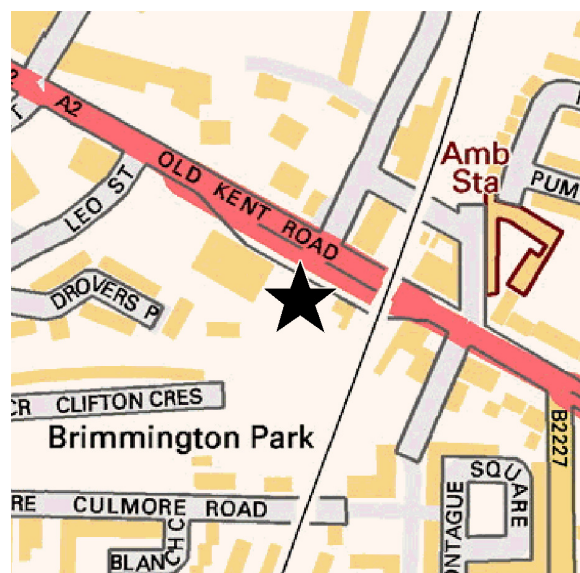

## Further details of walkabouts

### Tuesday 16 July, 7pm-8.30pm

Meet at the entrance to Burgess Park (on the corner of Albany Road and Old Kent Road) (see map)

Route 1: Albany Road to Bricklayers Arms roundabout

Route 2: Albany Road to Rotherhithe New Road

### Saturday 20 July, 11am-12.30pm

Meet Brimington Park (Old Kent Road entrance) (see map)

Route: 3: Ilderton Road to Rotherhithe New Road