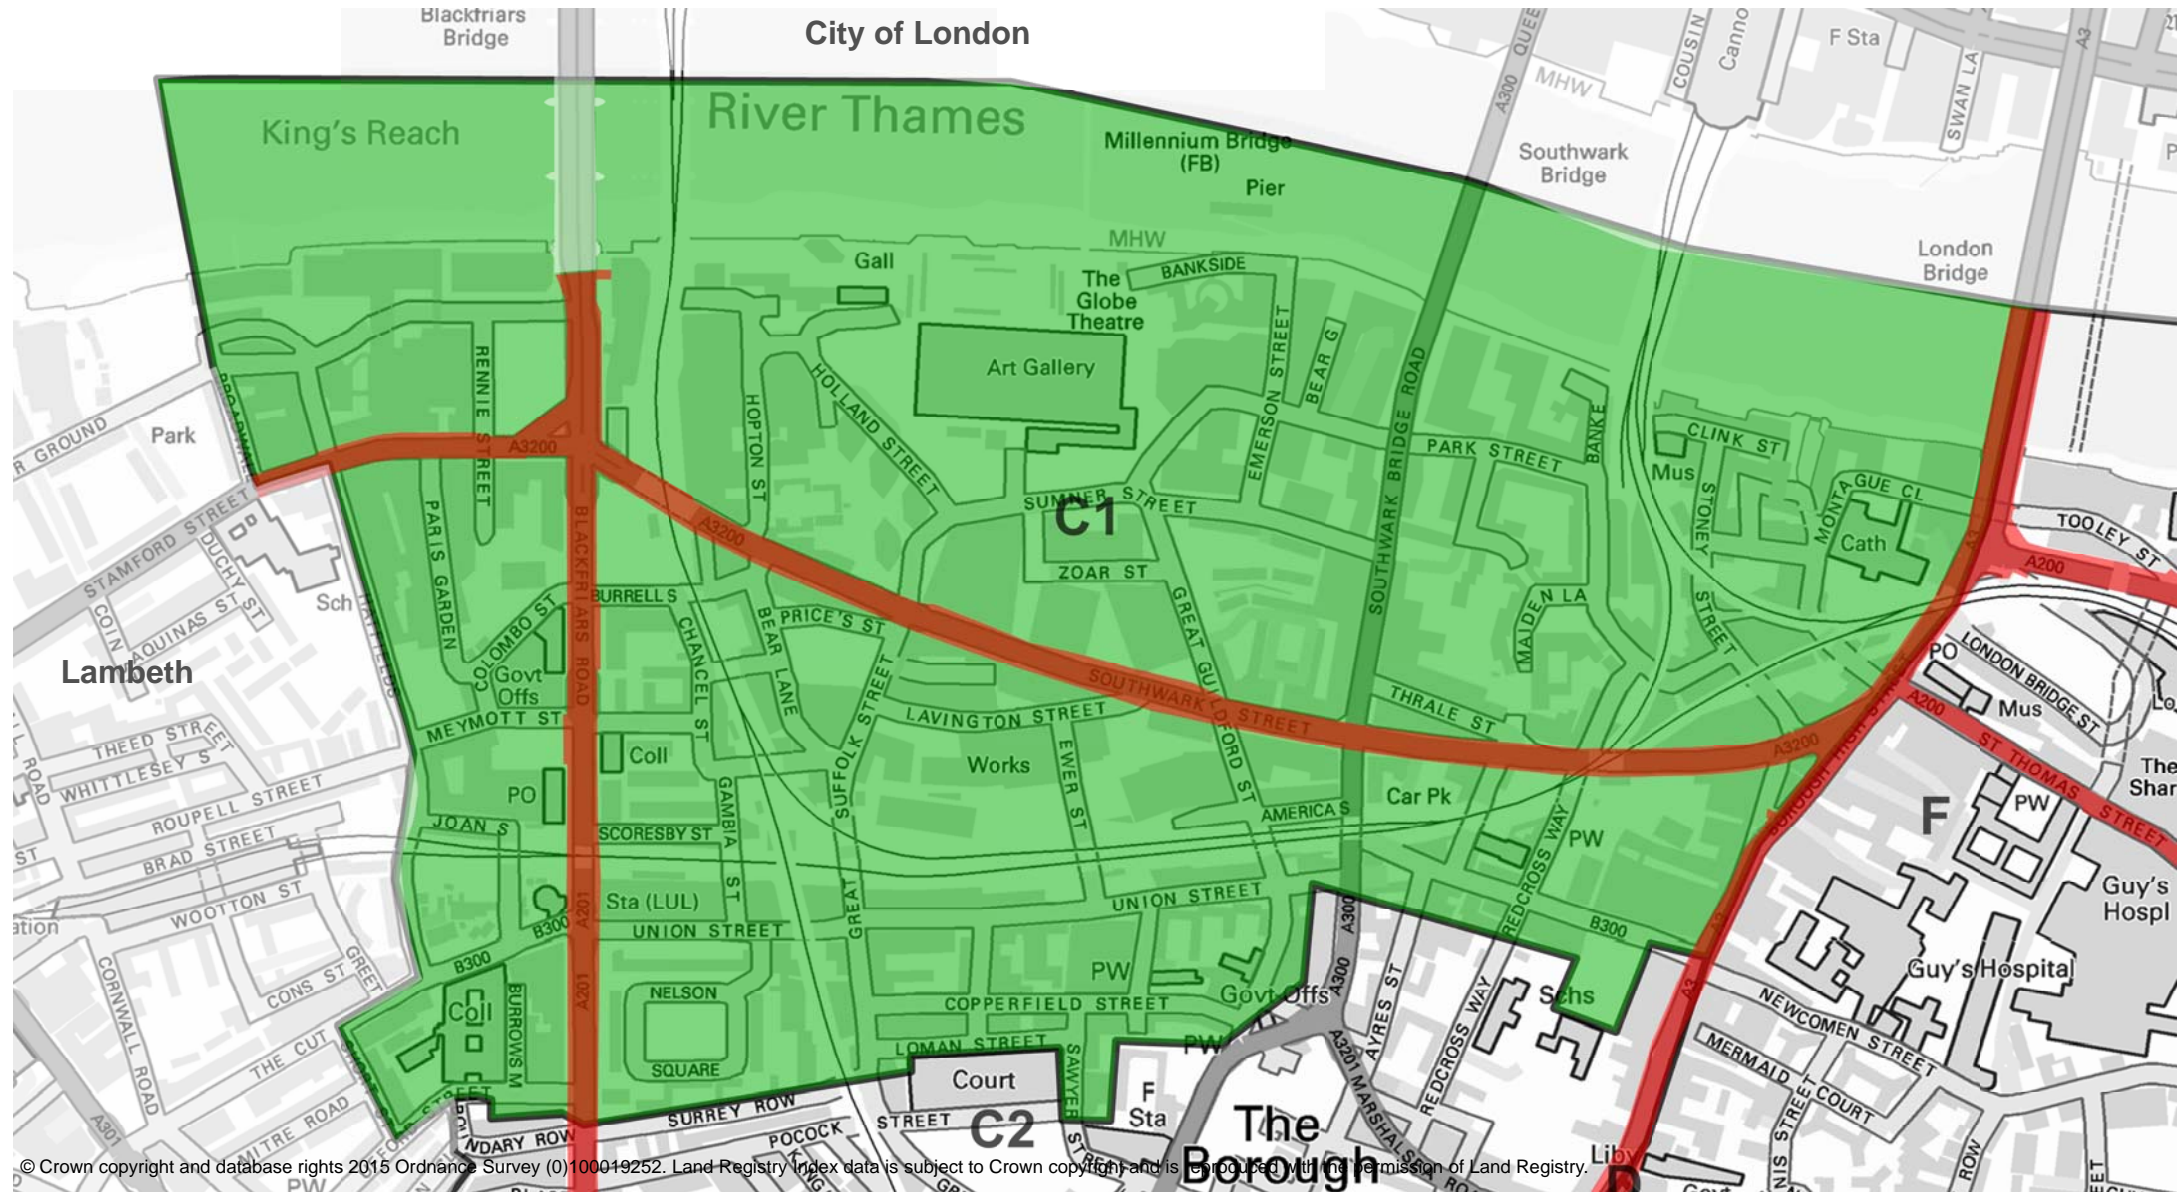

C1 Controlled Parking Zone (CPZ)

Parking restrictions within this zone operate on bank holidays

C1 Permit holders only bay operating times: 8am to 11pm, Monday to Sunday - including Bank Holidays

Please check the signs within the bay before leaving your vehicle unattended to understand what restrictions are in operation.