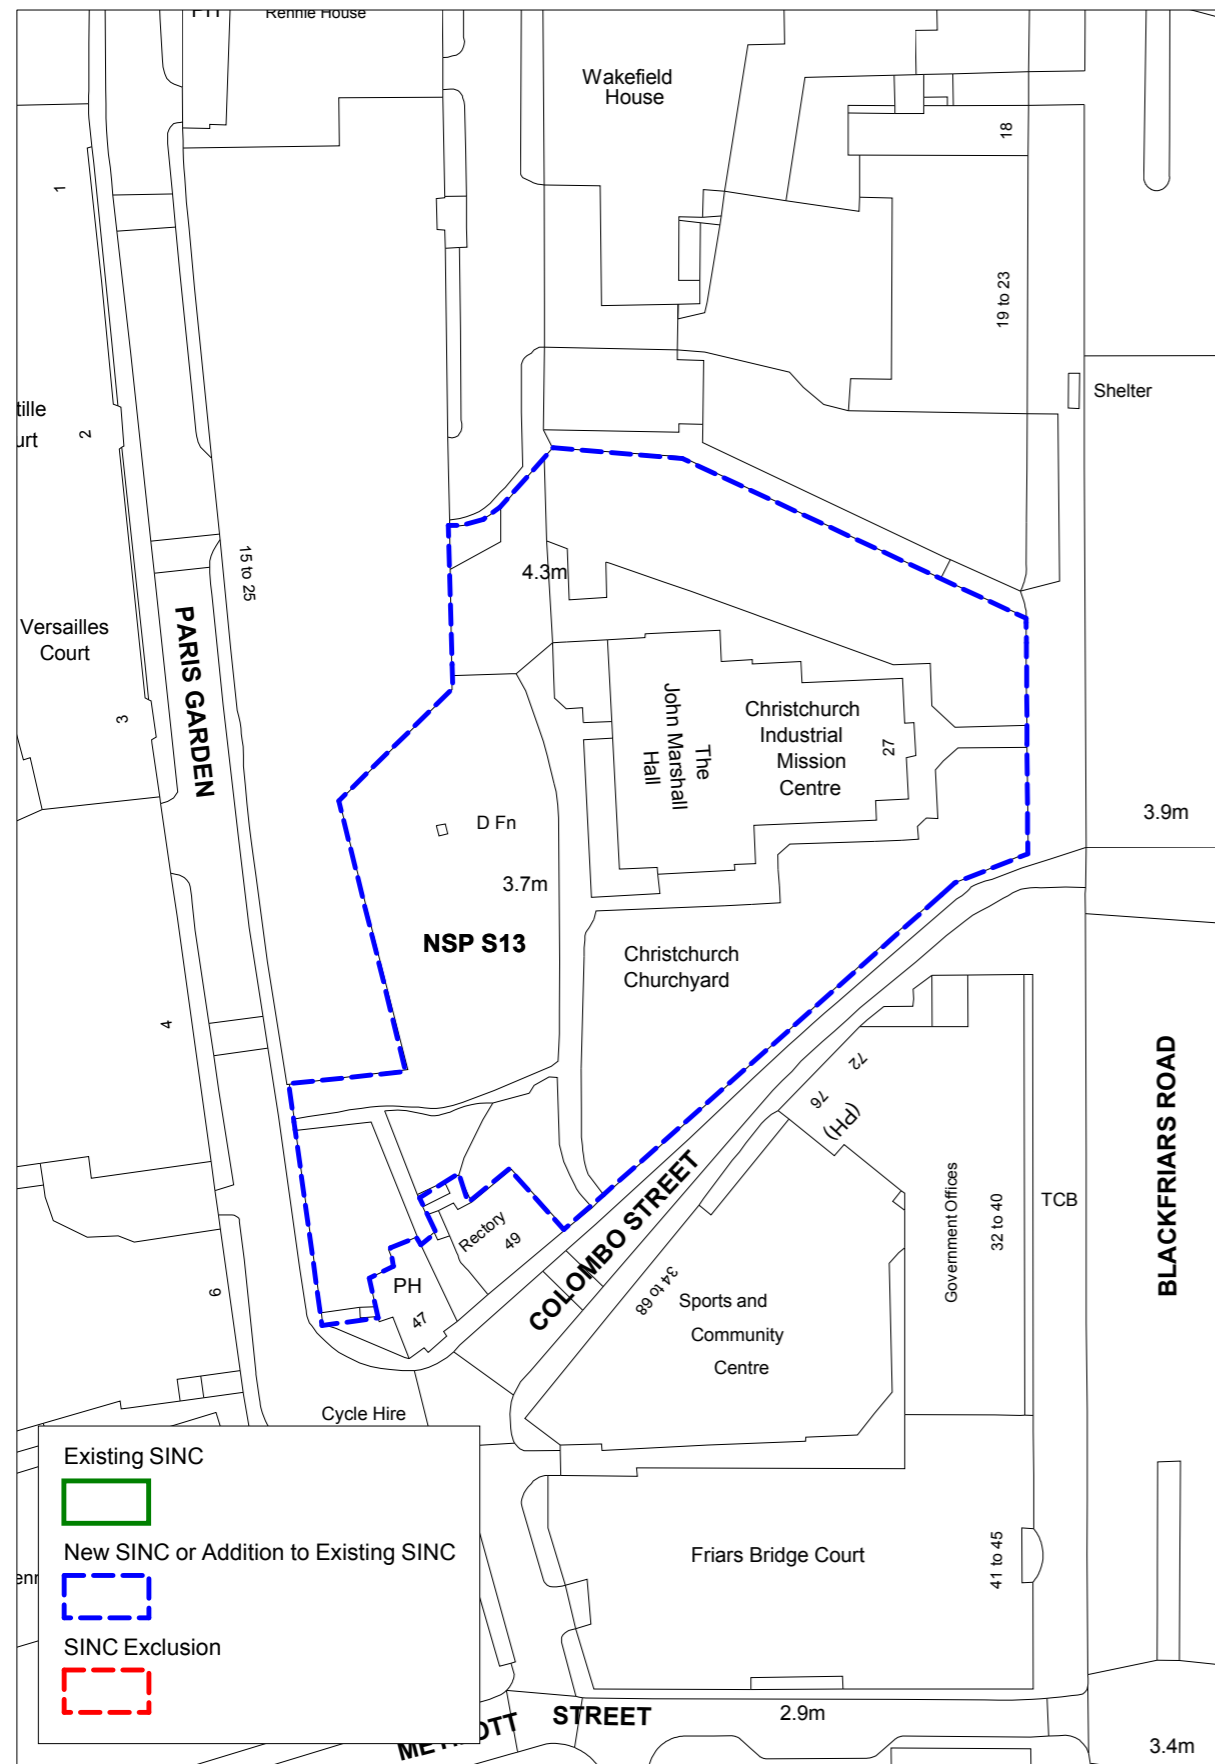

NSP S13: Christchurch Gardens

Grade: Local