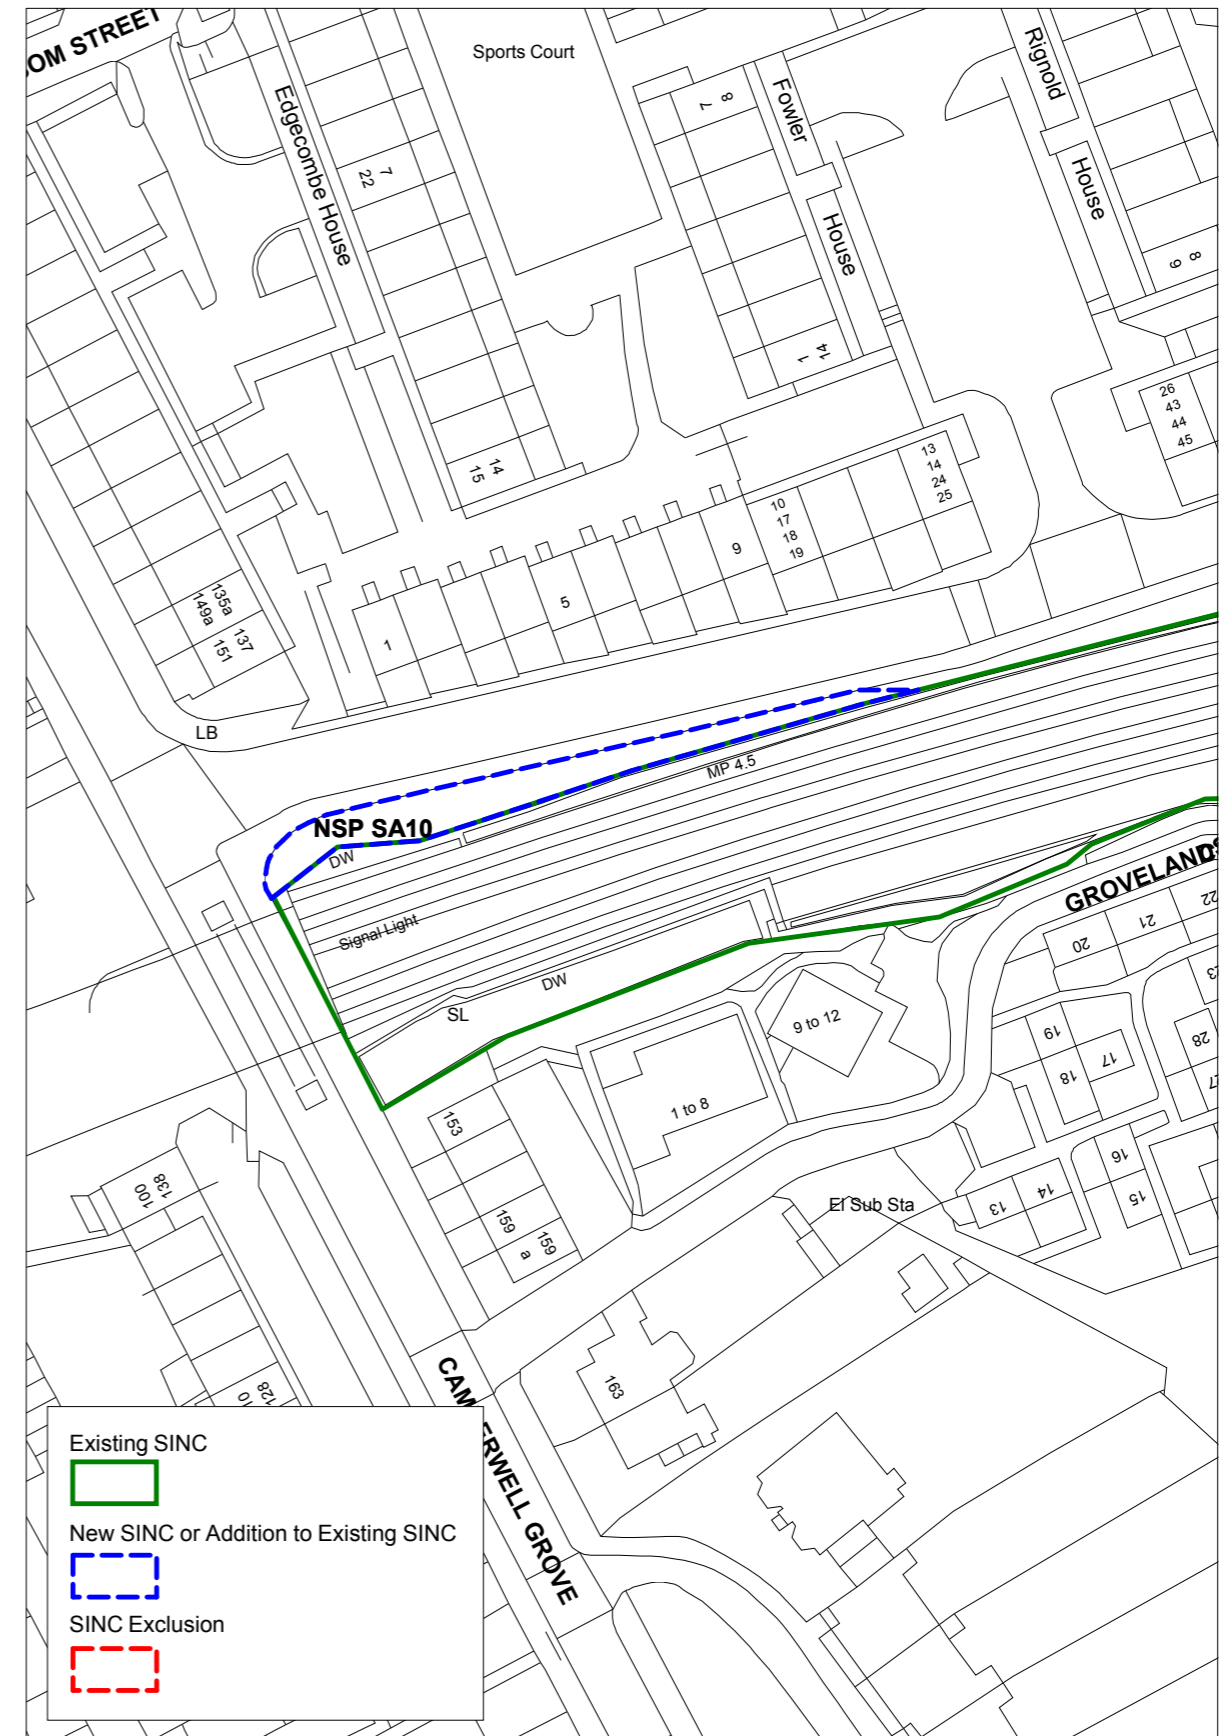

2. Schedule of additions to existing SINCS

Schedule of additions to existing SINCS

| NSP ref | Name | Proposed Grade |
|----------|---|----------------|
| NSP SA1 | Southwark Park | Borough |
| NSP SA2 | Dog Kennel Hill Wood | Borough |
| NSP SA3 | Water Works and Aquarius Golf Course | Borough |
| NSP SA4 | Geraldine Mary Harmsworth Park | Local |
| NSP SA5 | Albion Channel | Borough |
| NSP SA6 | Burgess Park | Borough |
| NSP SA7 | North Russia Dock Woodland between Salter Road and Beatson Walk | Borough |
| NSP SA8 | James Allens Girls School Playing Fields | Borough |
| NSP SA9 | Surrey Water | Borough |
| NSP SA10 | Grove Park Cuttings and Peckham Rye to East Dulwich | Borough |
| NSP SA11 | Greenland Dock & St George's Wharf | Borough |
| NSP SA12 | 'The Spinney' and land adjacent to the junction of Farquhar Road and Bowley Lane. | Borough |

3. Schedule of exclusions to existing SINCS

Schedule of exclusions to existing SINCS

| NSP ref | Name | Proposed action |
|----------------|---|------------------------|
| NSP SE1 | Russia Dock Woodland & Stave Hill Nature Park | Exclusion |
| NSP SE2 | North Russia Dock Woodland between Salter Road and Beatson Walk | Exclusion |
| NSP SE3 | James Allens Girls School Playing Fields | Exclusion |

Grade: Borough

NSP SA7: North Russia Dock Woodland between Salter Road and Beatson Walk

Grade: Borough

NSP SA8: James Allens Girls School Playing Fields

Grade: Borough

NSP SA9: Surrey Water

Grade: Borough

NSP SA10: Grove Park Cuttings and Peckham Rye to East Dulwich

Grade: Borough

NSP SA11: Greenland Dock & St George's Wharf

Grade: Borough

NSP SA12: 'The Spinney' and land adjacent to the junction of Farquhar Road and Bowley Lane

Grade: Borough

7. Amendments to existing SINC maps: Exclusions