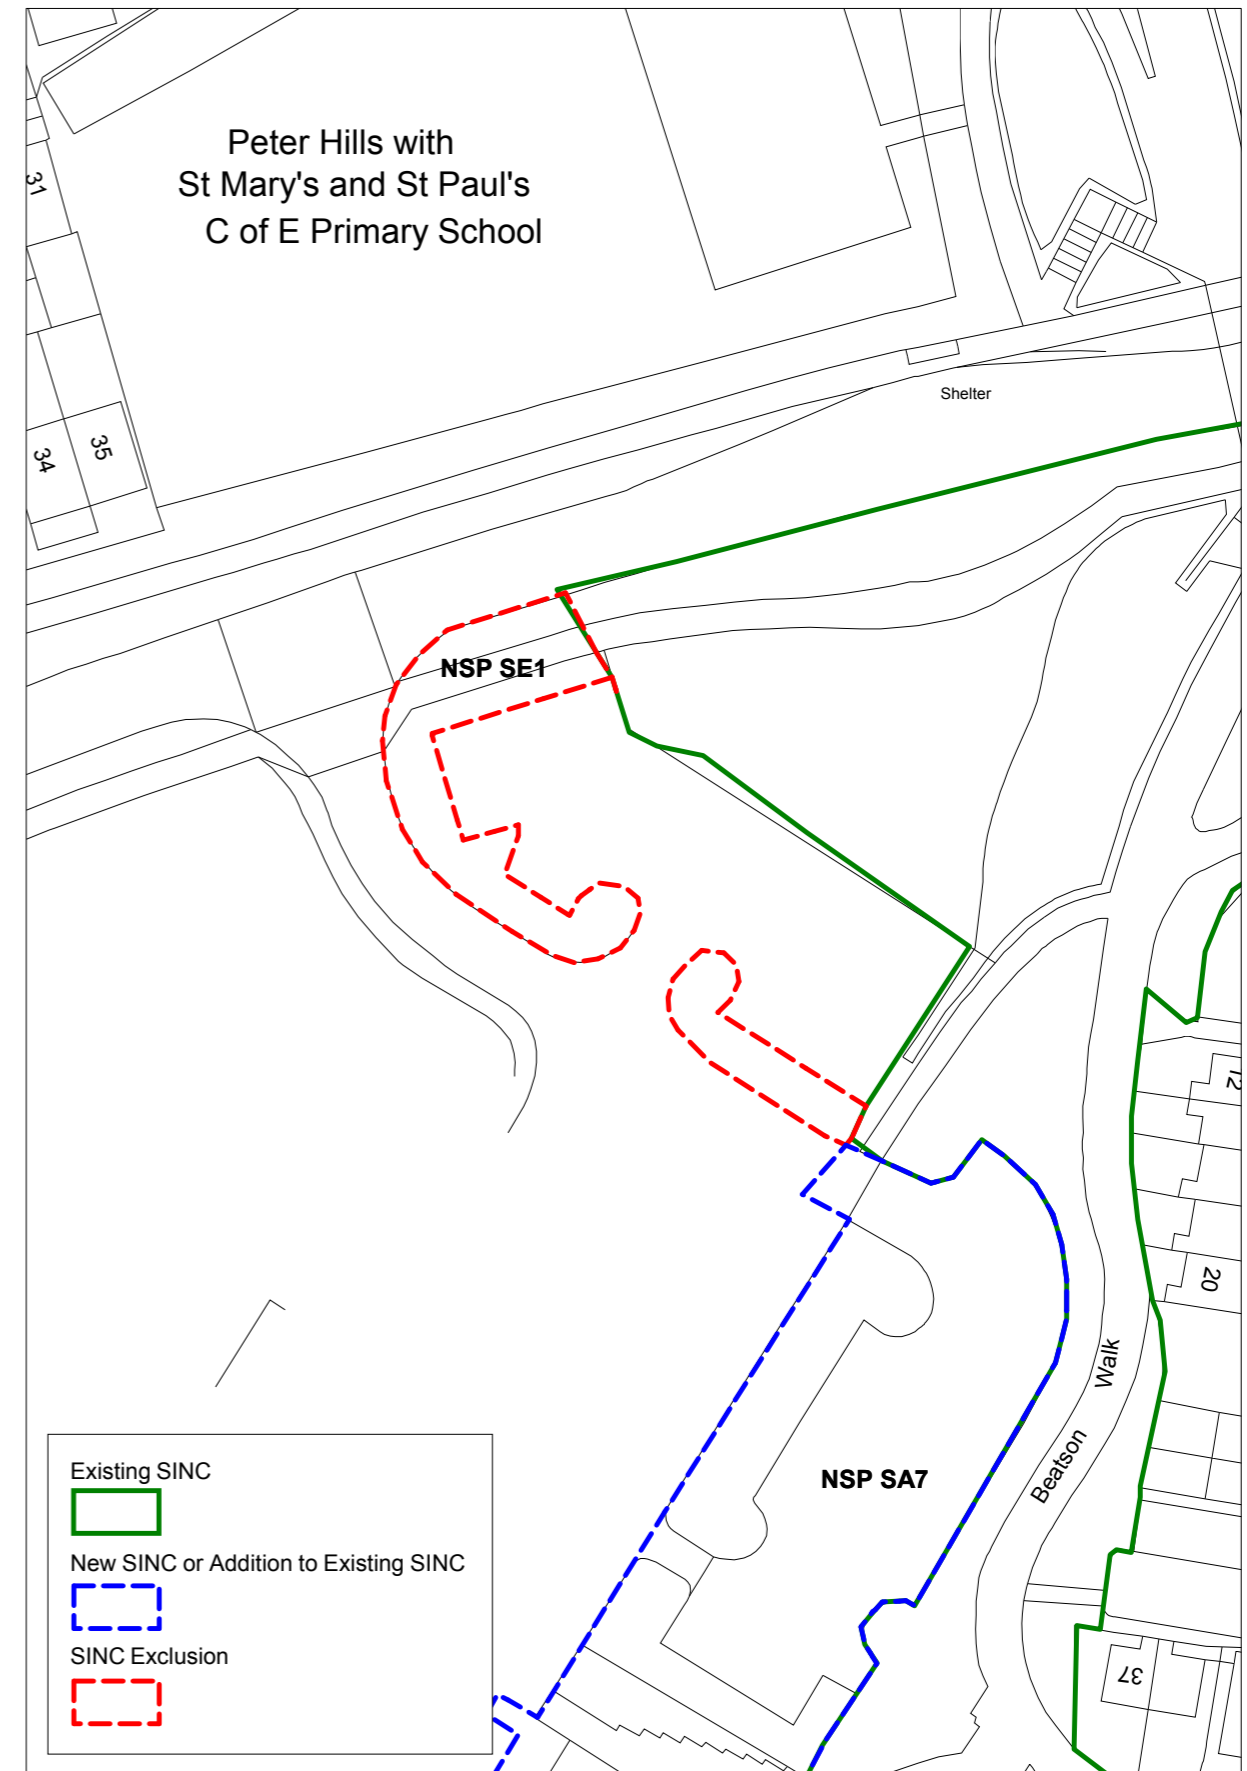

2. Schedule of additions to existing SINCS

Schedule of additions to existing SINCS

| NSP ref | Name | Proposed Grade |
|----------|---|----------------|
| NSP SA1 | Southwark Park | Borough |
| NSP SA2 | Dog Kennel Hill Wood | Borough |
| NSP SA3 | Water Works and Aquarius Golf Course | Borough |
| NSP SA4 | Geraldine Mary Harmsworth Park | Local |
| NSP SA5 | Albion Channel | Borough |
| NSP SA6 | Burgess Park | Borough |
| NSP SA7 | North Russia Dock Woodland between Salter Road and Beatson Walk | Borough |
| NSP SA8 | James Allens Girls School Playing Fields | Borough |
| NSP SA9 | Surrey Water | Borough |
| NSP SA10 | Grove Park Cuttings and Peckham Rye to East Dulwich | Borough |
| NSP SA11 | Greenland Dock & St George's Wharf | Borough |
| NSP SA12 | 'The Spinney' and land adjacent to the junction of Farquhar Road and Bowley Lane. | Borough |

3. Schedule of exclusions to existing SINCS

Schedule of exclusions to existing SINCS

| NSP ref | Name | Proposed action |
|----------------|---|------------------------|
| NSP SE1 | Russia Dock Woodland & Stave Hill Nature Park | Exclusion |
| NSP SE2 | North Russia Dock Woodland between Salter Road and Beatson Walk | Exclusion |
| NSP SE3 | James Allens Girls School Playing Fields | Exclusion |

Grade: Borough

NSP SA7: North Russia Dock Woodland between Salter Road and Beatson Walk

Grade: Borough

NSP SA8: James Allens Girls School Playing Fields

Grade: Borough

NSP SA9: Surrey Water

Grade: Borough

NSP SA10: Grove Park Cuttings and Peckham Rye to East Dulwich

NSP SE1: Russia Dock Woodland & Stave Hill Nature Park

NSP SE2: North Russia Dock Woodland between Salter Road and Beatson Walk

NSP SE3: James Allens Girls School Playing Fields