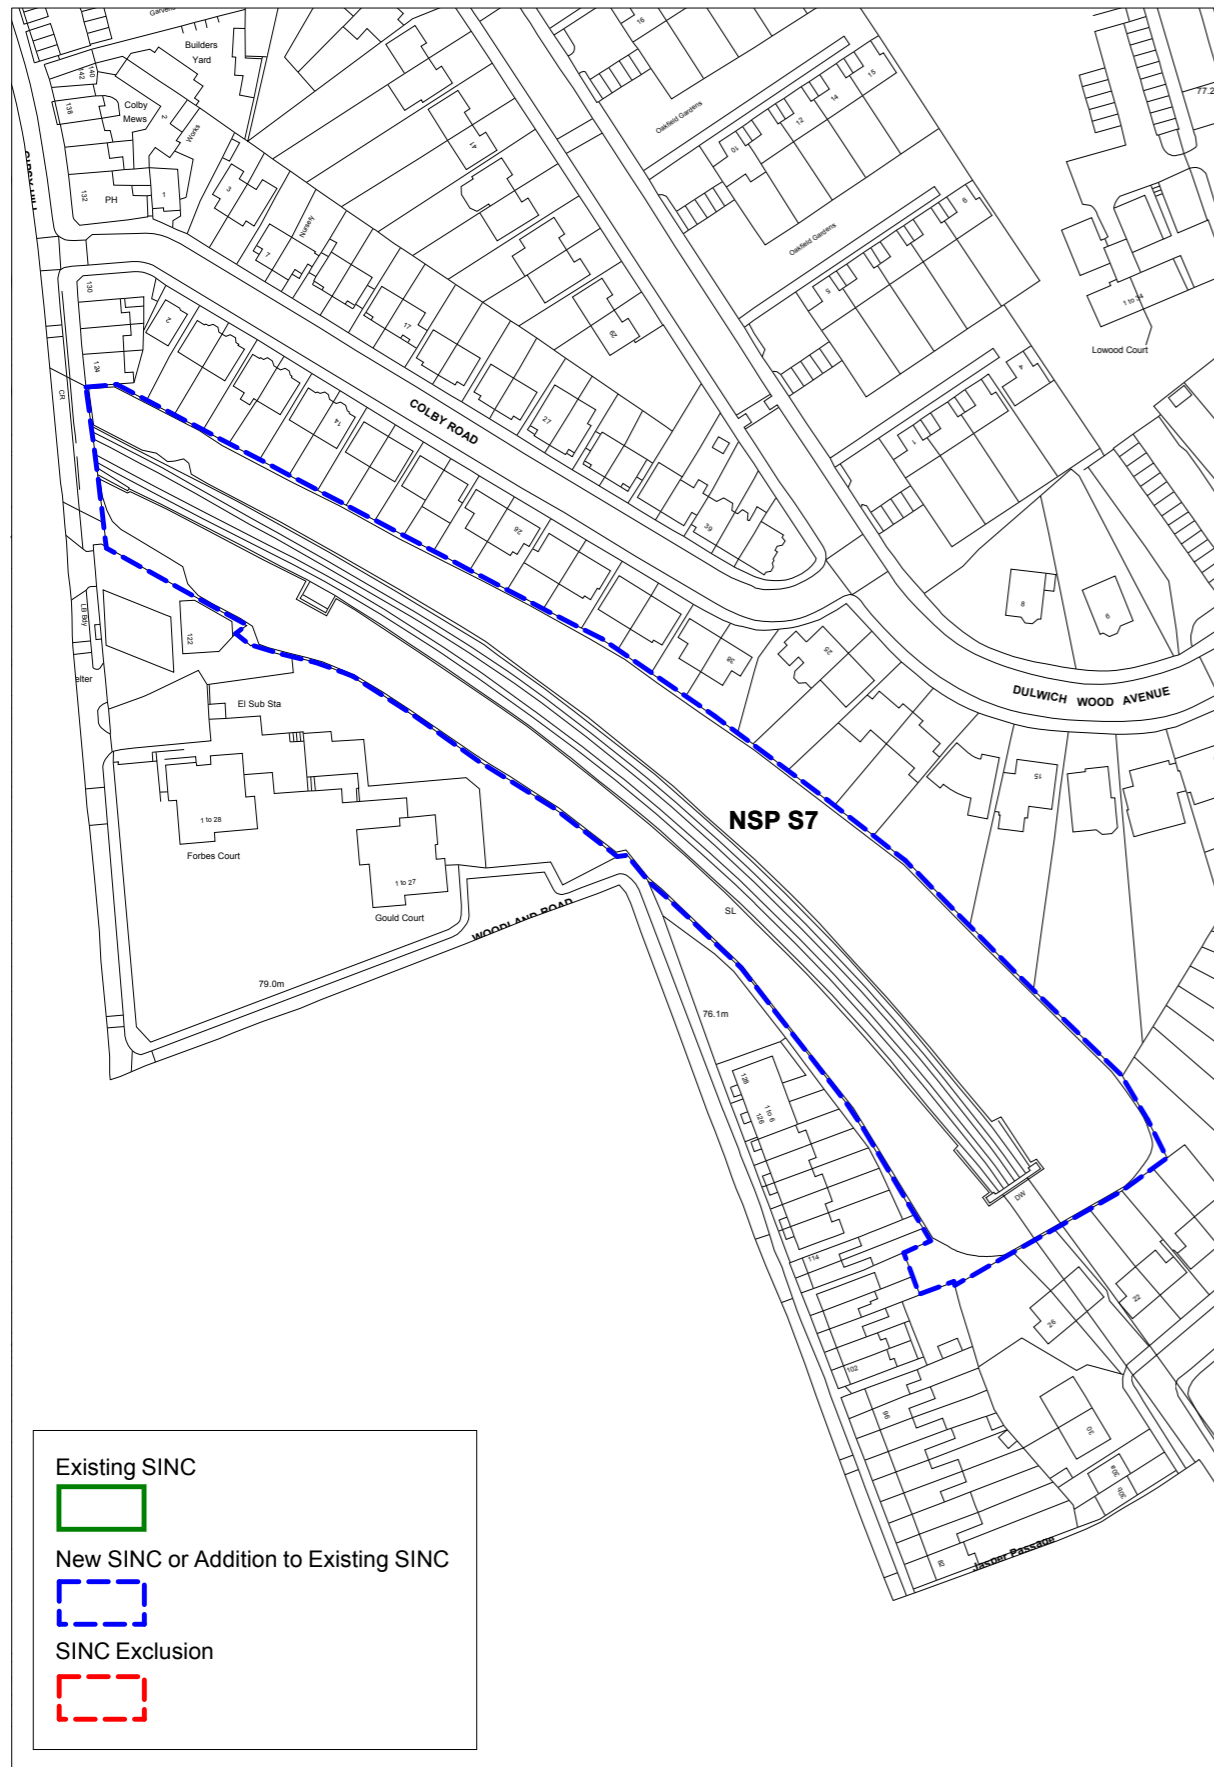

2. Schedule of additions to existing SINCS

Schedule of additions to existing SINCS

| NSP ref | Name | Proposed Grade |
|----------|---|----------------|
| NSP SA1 | Southwark Park | Borough |
| NSP SA2 | Dog Kennel Hill Wood | Borough |
| NSP SA3 | Water Works and Aquarius Golf Course | Borough |
| NSP SA4 | Geraldine Mary Harmsworth Park | Local |
| NSP SA5 | Albion Channel | Borough |
| NSP SA6 | Burgess Park | Borough |
| NSP SA7 | North Russia Dock Woodland between Salter Road and Beatson Walk | Borough |
| NSP SA8 | James Allens Girls School Playing Fields | Borough |
| NSP SA9 | Surrey Water | Borough |
| NSP SA10 | Grove Park Cuttings and Peckham Rye to East Dulwich | Borough |
| NSP SA11 | Greenland Dock & St George's Wharf | Borough |
| NSP SA12 | 'The Spinney' and land adjacent to the junction of Farquhar Road and Bowley Lane. | Borough |

3. Schedule of exclusions to existing SINCS

Schedule of exclusions to existing SINCS

| NSP ref | Name | Proposed action |
|----------------|---|------------------------|
| NSP SE1 | Russia Dock Woodland & Stave Hill Nature Park | Exclusion |
| NSP SE2 | North Russia Dock Woodland between Salter Road and Beatson Walk | Exclusion |
| NSP SE3 | James Allens Girls School Playing Fields | Exclusion |

4. New Borough grade SINC maps

NSP S1: Lettsom Gardens and Grove Park allotments

Grade: Borough

NSP S7: Gypsy Hill Railway Cutting

Grade: Borough

NSP S8: Greendale Playing Field

Grade: Borough

NSP S16: Nairne Grove Nature Garden