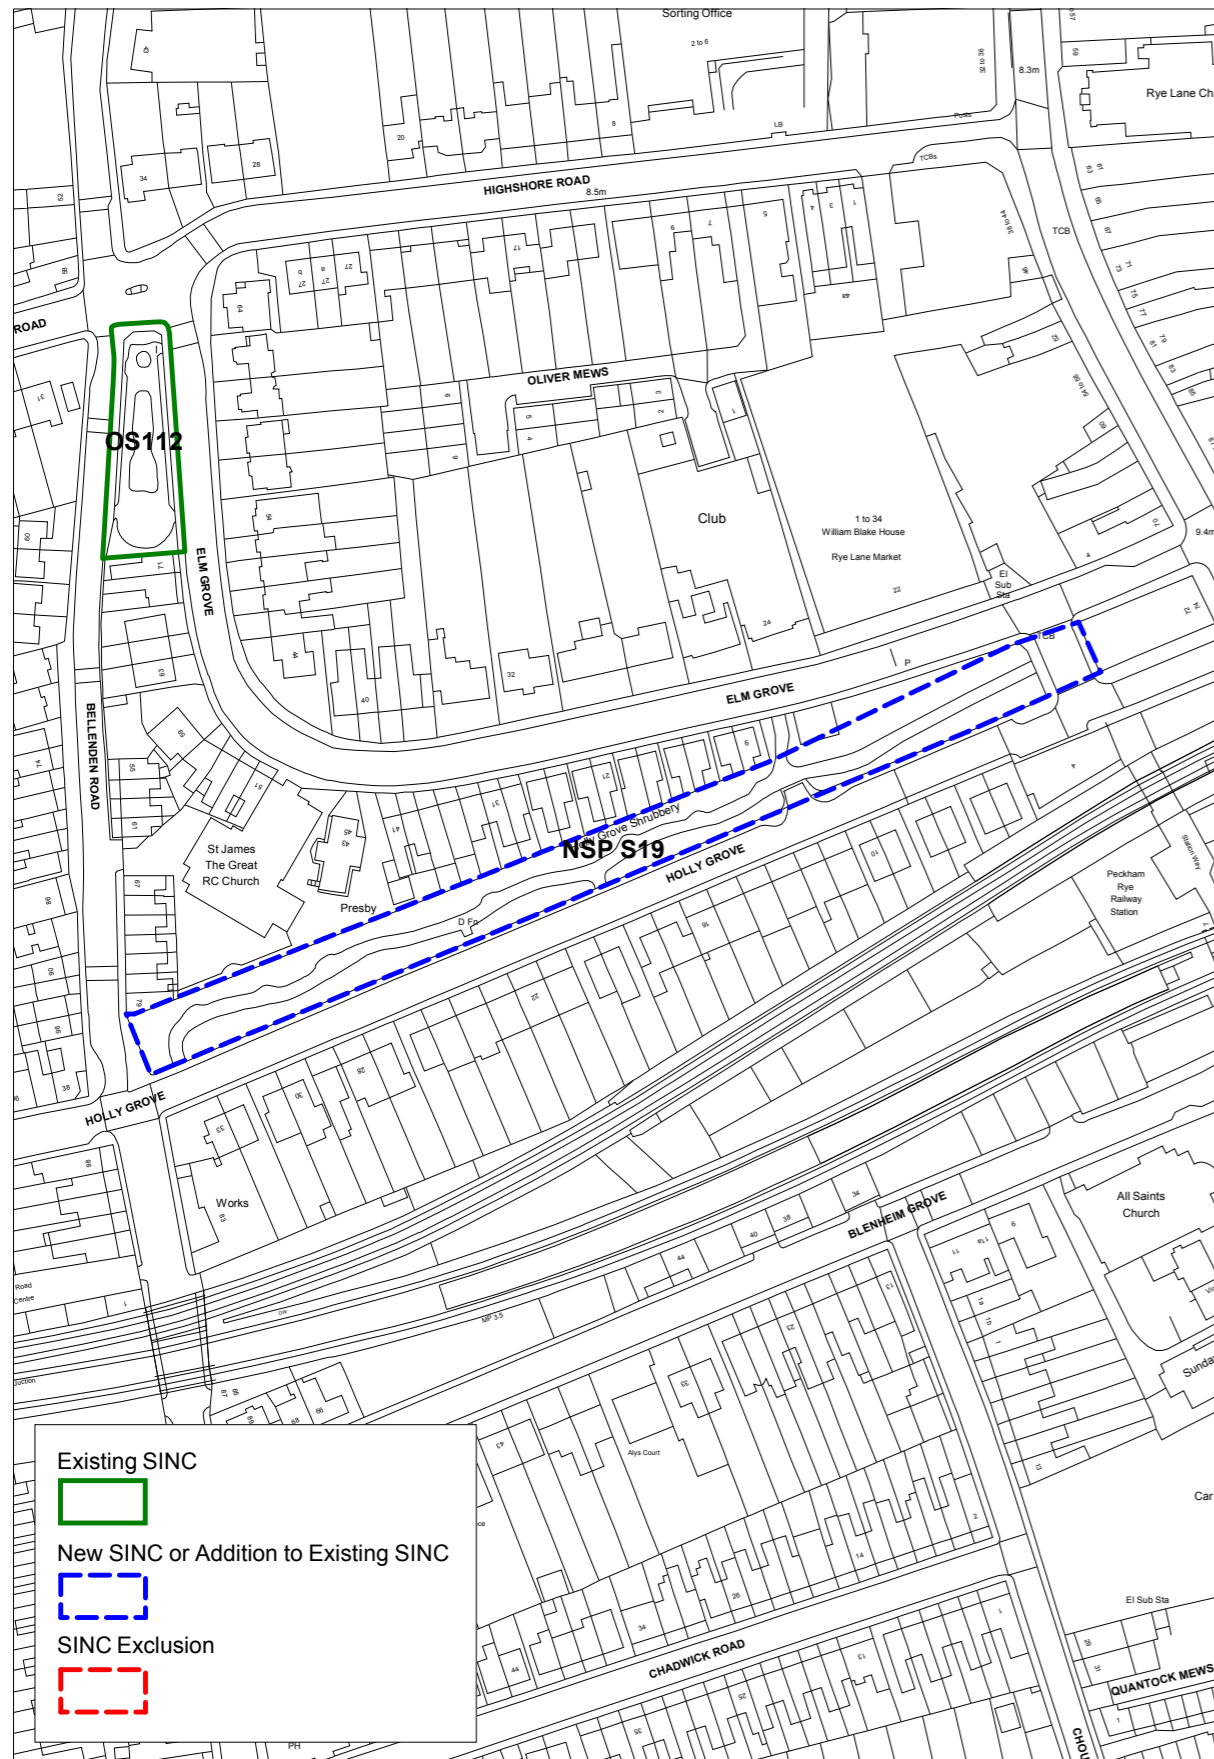

NSP S19: Holly Grove Shrubbery

Grade: Local