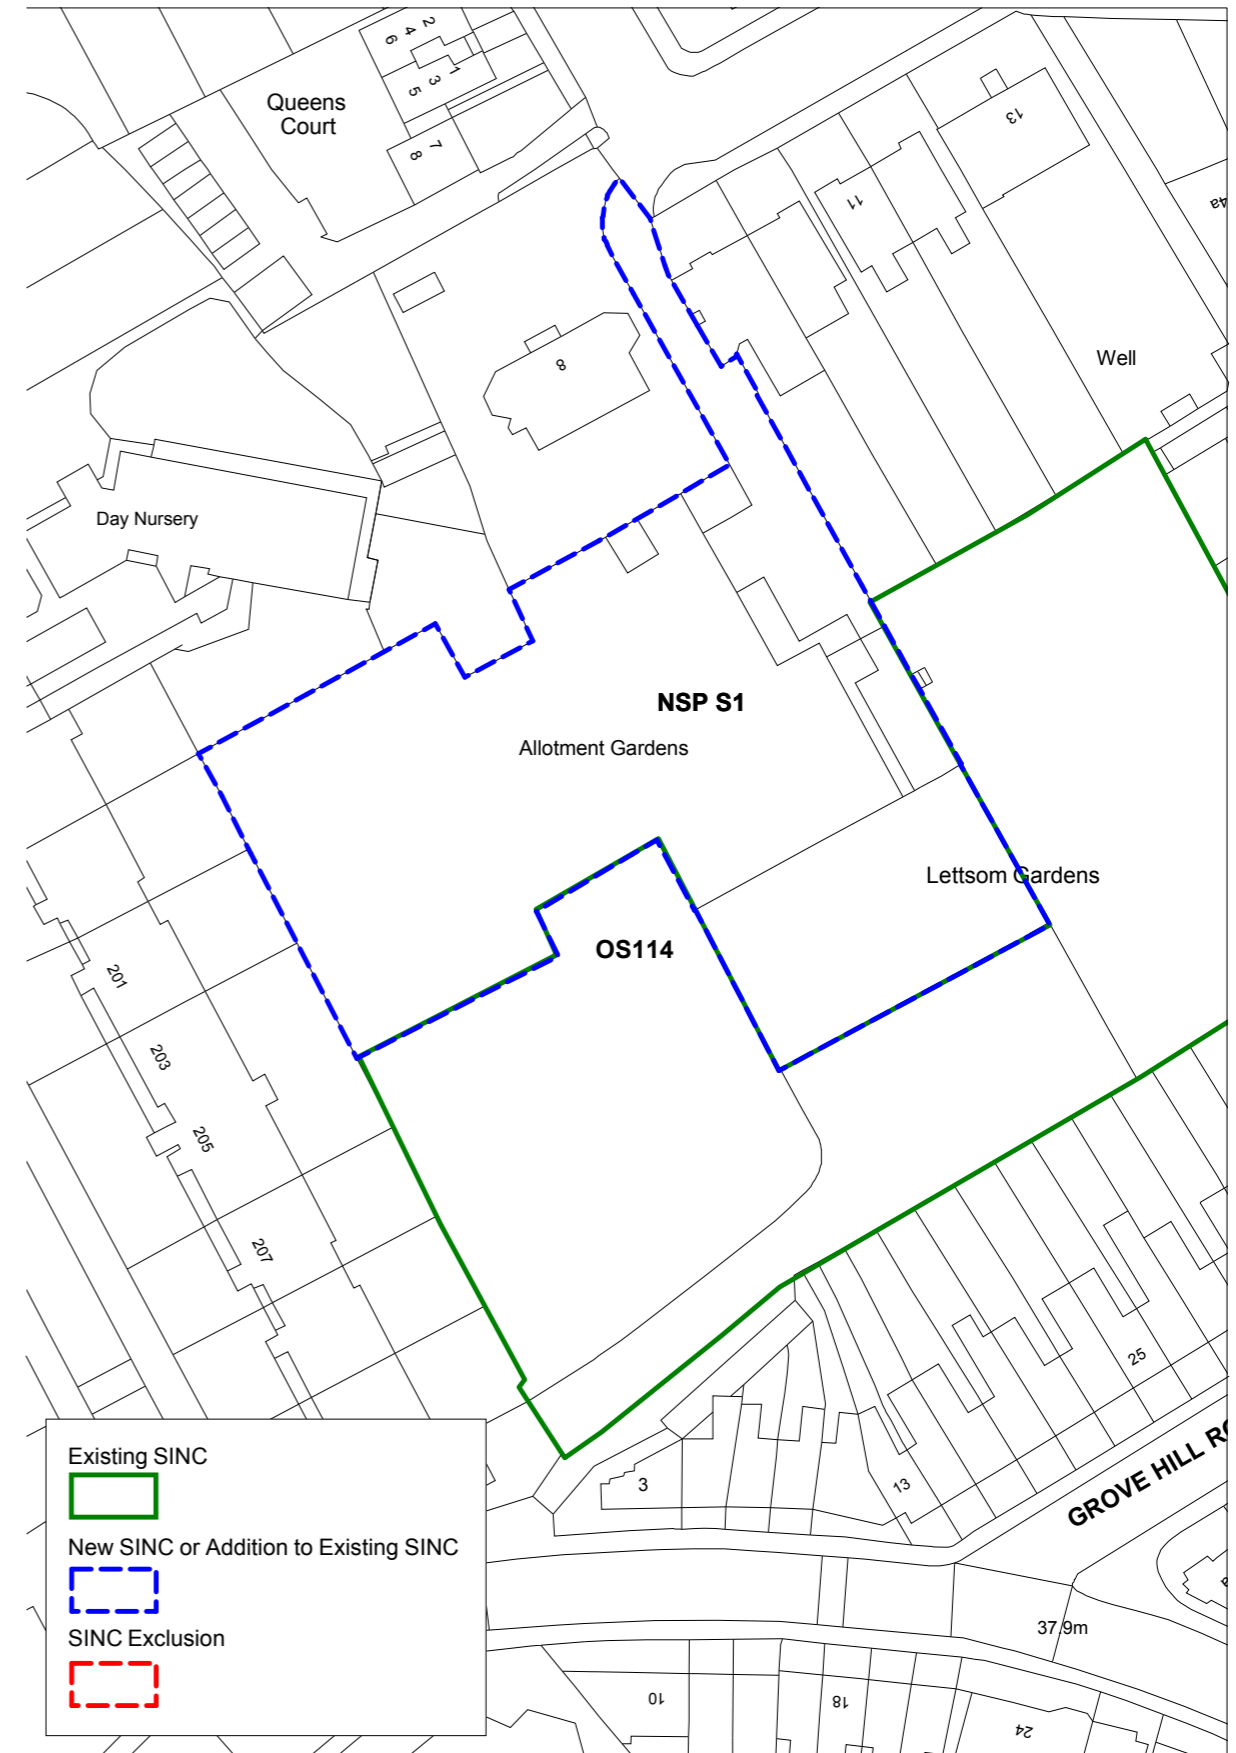

2. Schedule of additions to existing SINCS

Schedule of additions to existing SINCS

| NSP ref | Name | Proposed Grade |
|----------|---|----------------|
| NSP SA1 | Southwark Park | Borough |
| NSP SA2 | Dog Kennel Hill Wood | Borough |
| NSP SA3 | Water Works and Aquarius Golf Course | Borough |
| NSP SA4 | Geraldine Mary Harmsworth Park | Local |
| NSP SA5 | Albion Channel | Borough |
| NSP SA6 | Burgess Park | Borough |
| NSP SA7 | North Russia Dock Woodland between Salter Road and Beatson Walk | Borough |
| NSP SA8 | James Allens Girls School Playing Fields | Borough |
| NSP SA9 | Surrey Water | Borough |
| NSP SA10 | Grove Park Cuttings and Peckham Rye to East Dulwich | Borough |
| NSP SA11 | Greenland Dock & St George's Wharf | Borough |
| NSP SA12 | 'The Spinney' and land adjacent to the junction of Farquhar Road and Bowley Lane. | Borough |

3. Schedule of exclusions to existing SINCS

Schedule of exclusions to existing SINCS

| NSP ref | Name | Proposed action |
|----------------|---|------------------------|
| NSP SE1 | Russia Dock Woodland & Stave Hill Nature Park | Exclusion |
| NSP SE2 | North Russia Dock Woodland between Salter Road and Beatson Walk | Exclusion |
| NSP SE3 | James Allens Girls School Playing Fields | Exclusion |

4. New Borough grade SINC maps

NSP S1: Lettsom Gardens and Grove Park allotments

Grade: Borough

NSP S7: Gypsy Hill Railway Cutting

Grade: Borough

NSP S8: Greendale Playing Field

Grade: Borough

NSP S16: Nairne Grove Nature Garden