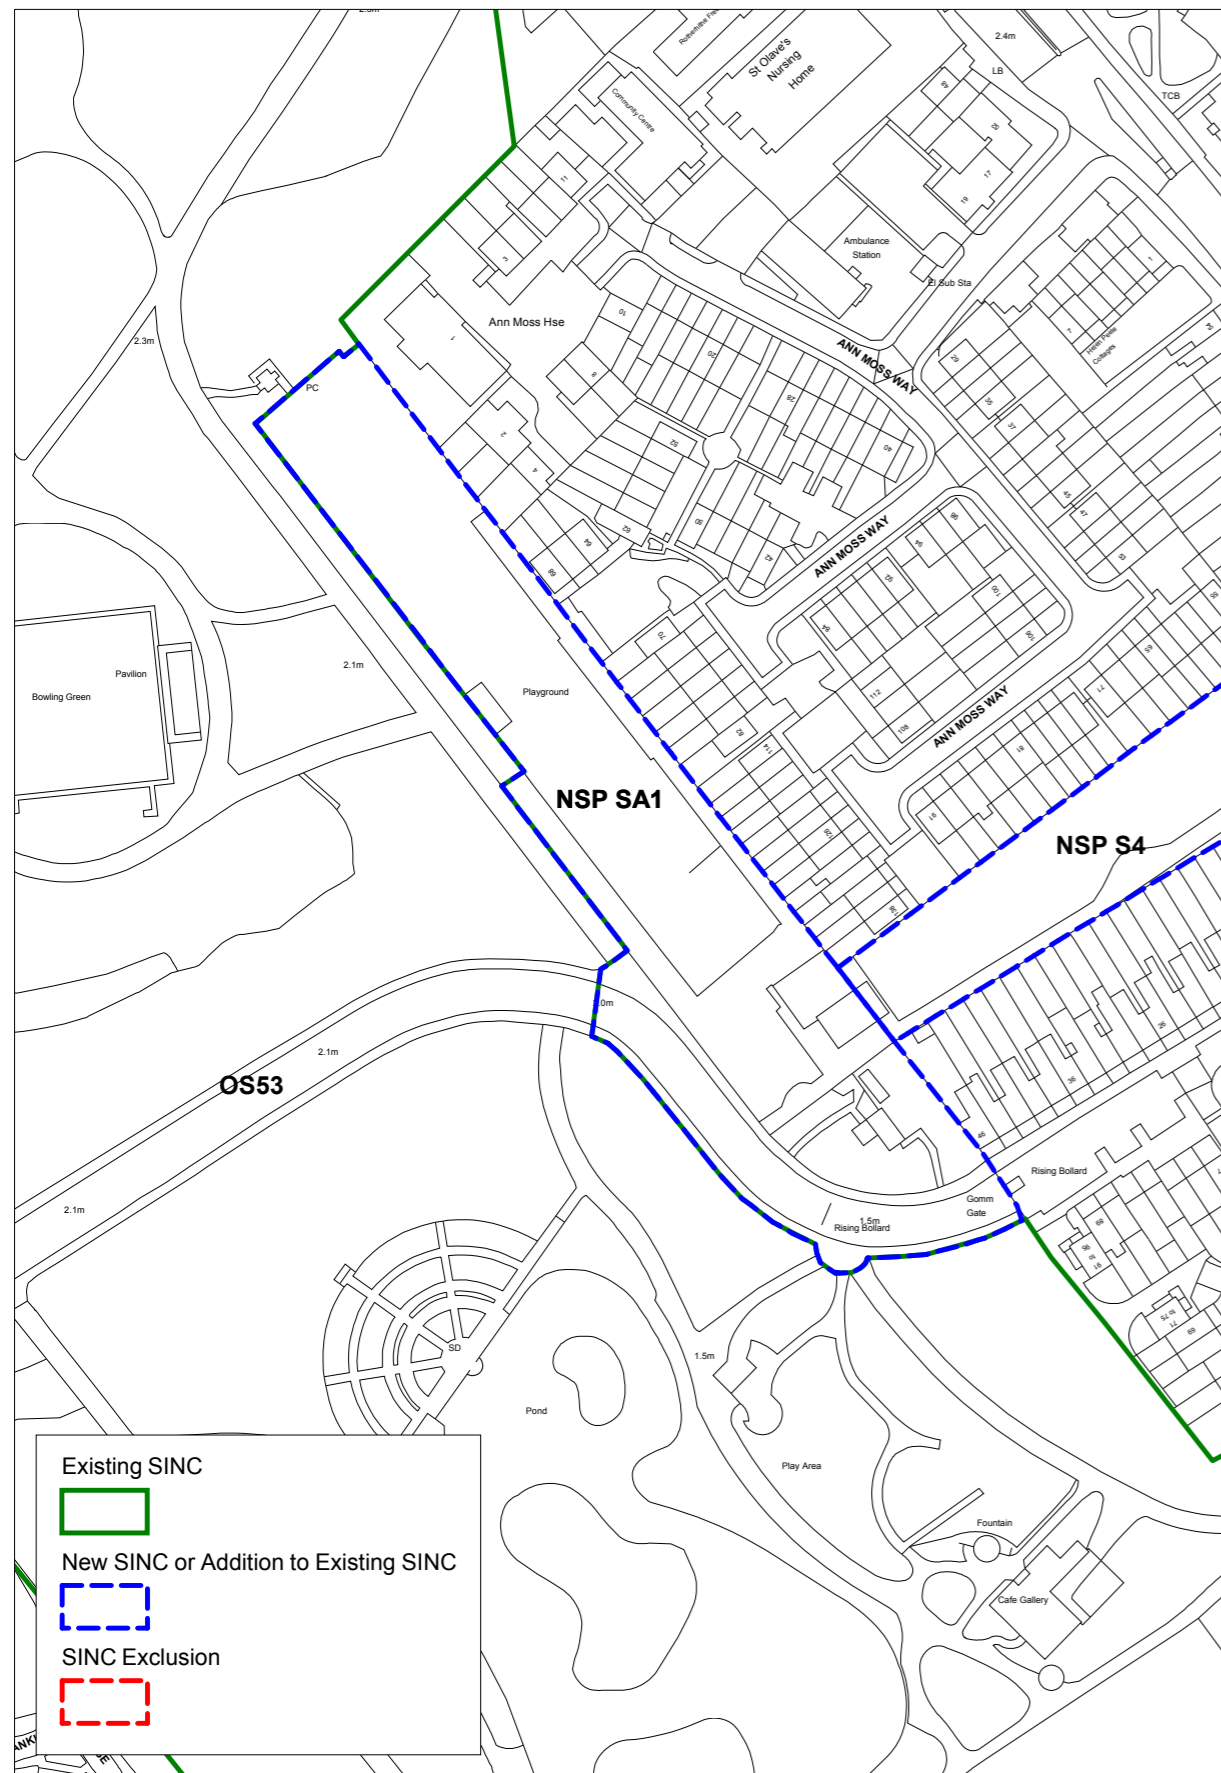

2. Schedule of additions to existing SINCS

Schedule of additions to existing SINCS

| NSP ref | Name | Proposed Grade |
|----------|---|----------------|
| NSP SA1 | Southwark Park | Borough |
| NSP SA2 | Dog Kennel Hill Wood | Borough |
| NSP SA3 | Water Works and Aquarius Golf Course | Borough |
| NSP SA4 | Geraldine Mary Harmsworth Park | Local |
| NSP SA5 | Albion Channel | Borough |
| NSP SA6 | Burgess Park | Borough |
| NSP SA7 | North Russia Dock Woodland between Salter Road and Beatson Walk | Borough |
| NSP SA8 | James Allens Girls School Playing Fields | Borough |
| NSP SA9 | Surrey Water | Borough |
| NSP SA10 | Grove Park Cuttings and Peckham Rye to East Dulwich | Borough |
| NSP SA11 | Greenland Dock & St George's Wharf | Borough |
| NSP SA12 | 'The Spinney' and land adjacent to the junction of Farquhar Road and Bowley Lane. | Borough |

3. Schedule of exclusions to existing SINCS

Schedule of exclusions to existing SINCS

| NSP ref | Name | Proposed action |
|----------------|---|------------------------|
| NSP SE1 | Russia Dock Woodland & Stave Hill Nature Park | Exclusion |
| NSP SE2 | North Russia Dock Woodland between Salter Road and Beatson Walk | Exclusion |
| NSP SE3 | James Allens Girls School Playing Fields | Exclusion |

NSP S20: Grange Road allotments (north and south)

Grade: Local

NSP S21: Nunhead Allotments

Grade: Local

6. Amendments to existing SINC maps: Additions

NSP SA1: Southwark Park

Grade: Borough

NSP SA2: Dog Kennel Hill Wood

Grade: Borough

NSP SA7: North Russia Dock Woodland between Salter Road and Beatson Walk

Grade: Borough

NSP SA8: James Allens Girls School Playing Fields

Grade: Borough

NSP SA9: Surrey Water

Grade: Borough

NSP SA10: Grove Park Cuttings and Peckham Rye to East Dulwich