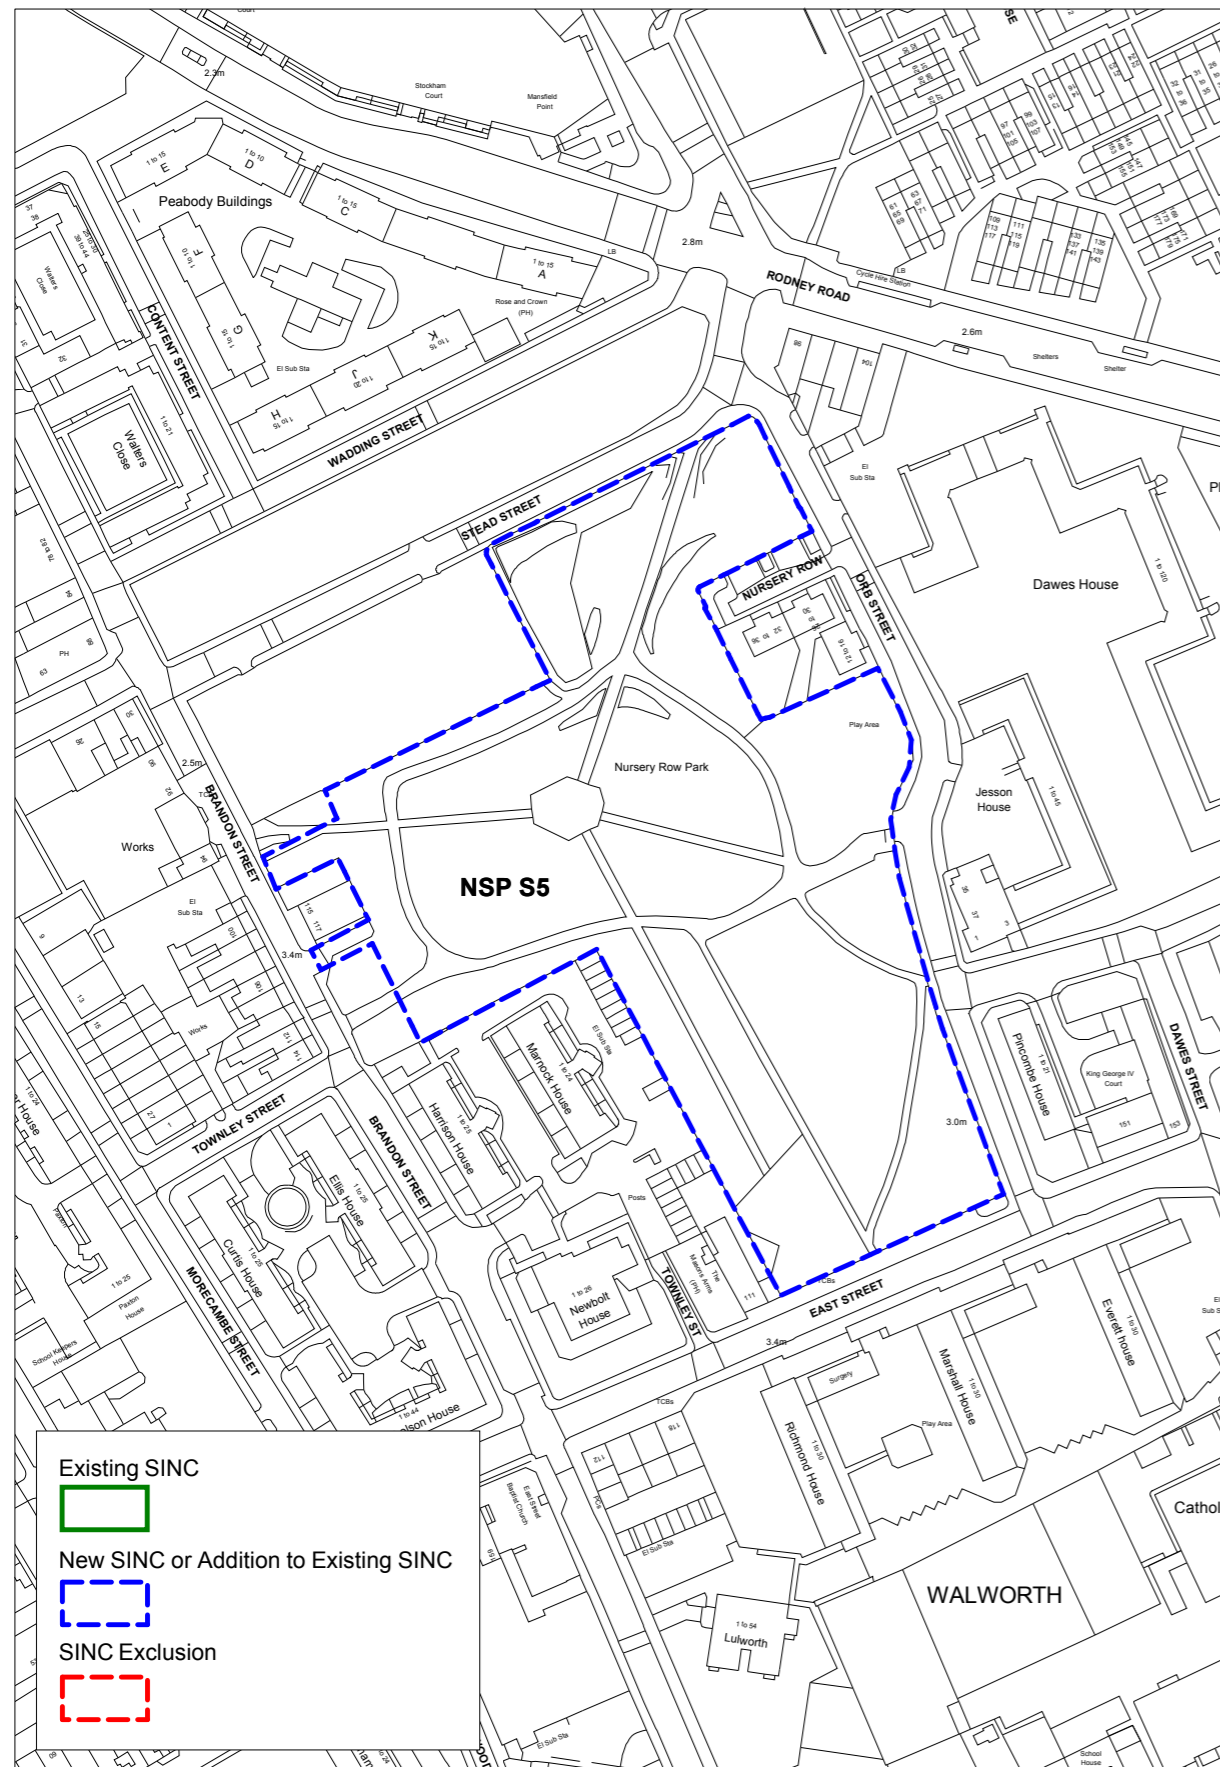

NSP S5: Nursery Row Park

Grade: Local