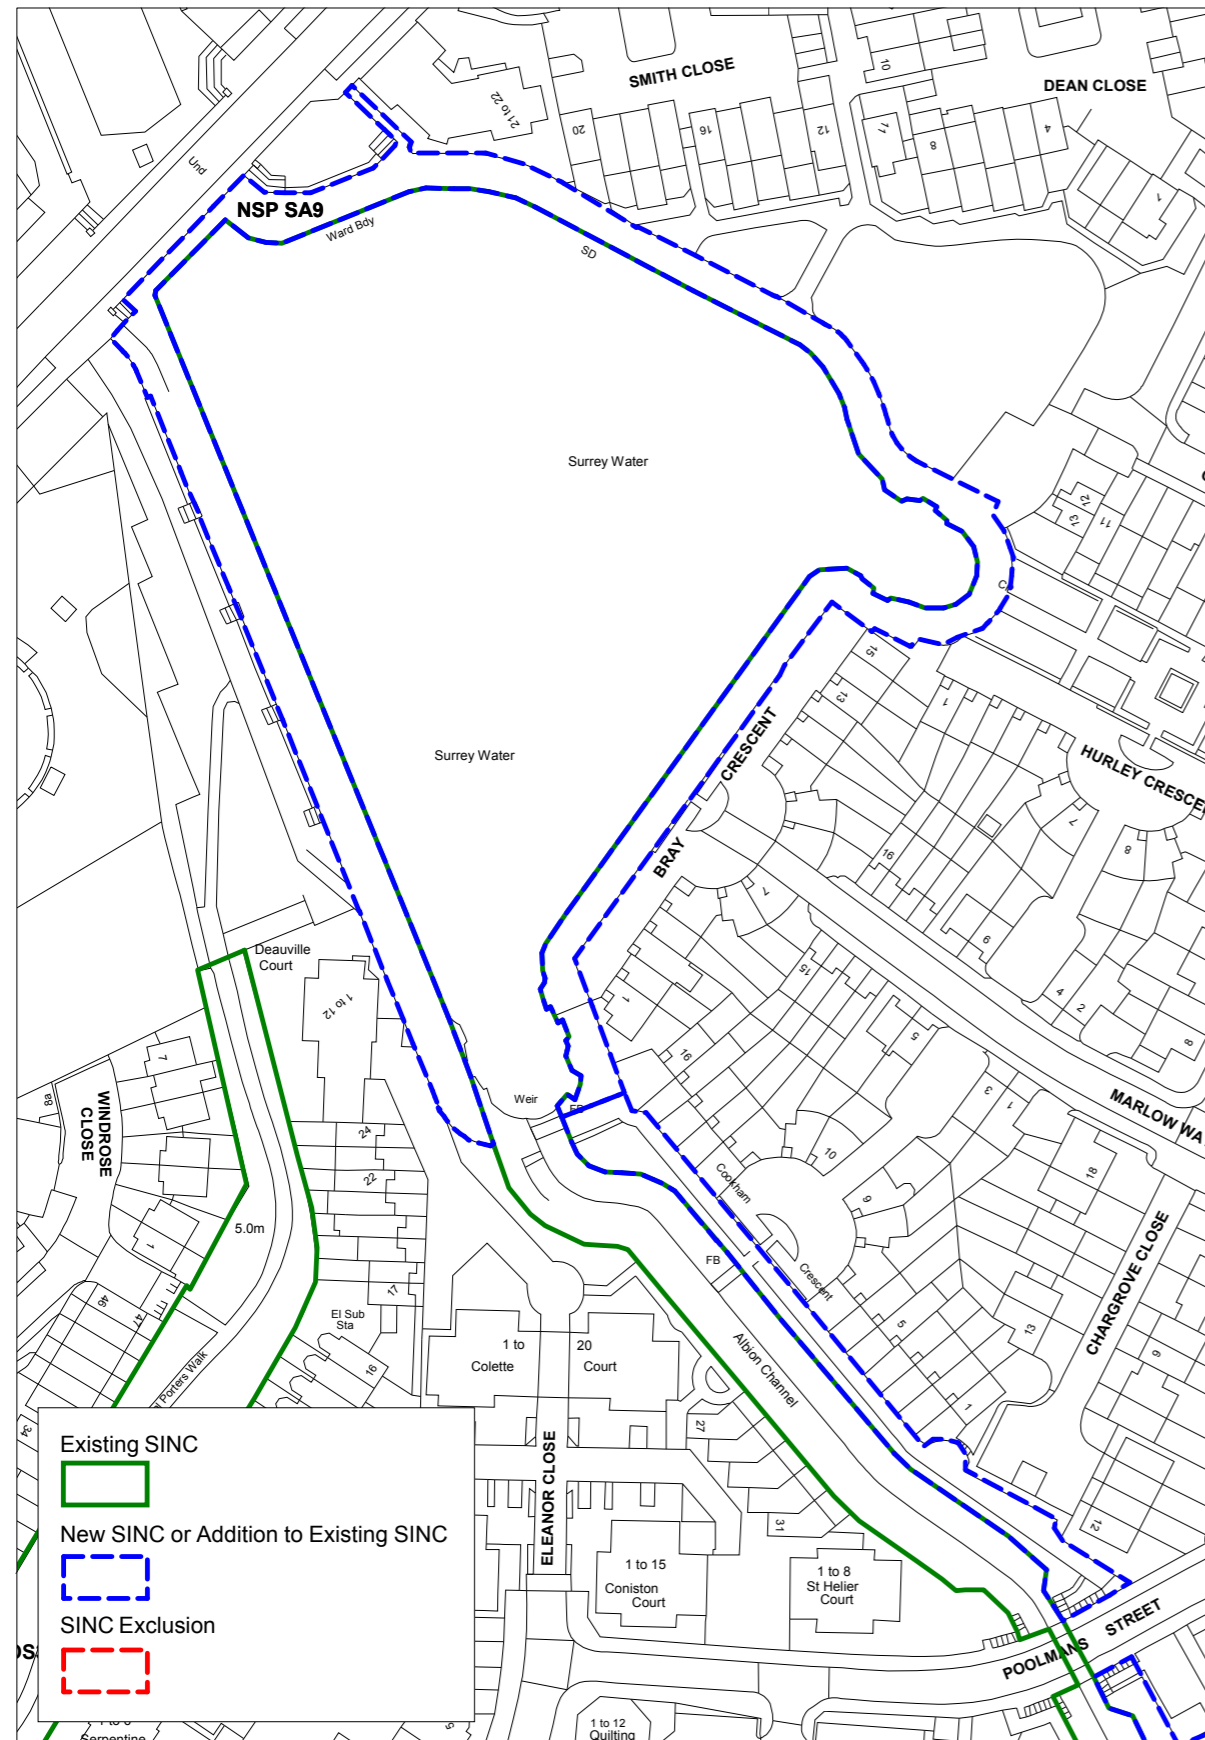

2. Schedule of additions to existing SINCS

Schedule of additions to existing SINCS

| NSP ref | Name | Proposed Grade |
|----------|---|----------------|
| NSP SA1 | Southwark Park | Borough |
| NSP SA2 | Dog Kennel Hill Wood | Borough |
| NSP SA3 | Water Works and Aquarius Golf Course | Borough |
| NSP SA4 | Geraldine Mary Harmsworth Park | Local |
| NSP SA5 | Albion Channel | Borough |
| NSP SA6 | Burgess Park | Borough |
| NSP SA7 | North Russia Dock Woodland between Salter Road and Beatson Walk | Borough |
| NSP SA8 | James Allens Girls School Playing Fields | Borough |
| NSP SA9 | Surrey Water | Borough |
| NSP SA10 | Grove Park Cuttings and Peckham Rye to East Dulwich | Borough |
| NSP SA11 | Greenland Dock & St George's Wharf | Borough |
| NSP SA12 | 'The Spinney' and land adjacent to the junction of Farquhar Road and Bowley Lane. | Borough |

3. Schedule of exclusions to existing SINCS

Schedule of exclusions to existing SINCS

| NSP ref | Name | Proposed action |
|----------------|---|------------------------|
| NSP SE1 | Russia Dock Woodland & Stave Hill Nature Park | Exclusion |
| NSP SE2 | North Russia Dock Woodland between Salter Road and Beatson Walk | Exclusion |
| NSP SE3 | James Allens Girls School Playing Fields | Exclusion |

Grade: Borough

NSP SA7: North Russia Dock Woodland between Salter Road and Beatson Walk

Grade: Borough

NSP SA8: James Allens Girls School Playing Fields

Grade: Borough

NSP SA9: Surrey Water

Grade: Borough

NSP SA10: Grove Park Cuttings and Peckham Rye to East Dulwich

Grade: Borough

NSP SA11: Greenland Dock & St George's Wharf

Grade: Borough

NSP SA12: 'The Spinney' and land adjacent to the junction of Farquhar Road and Bowley Lane

Grade: Borough

7. Amendments to existing SINC maps: Exclusions