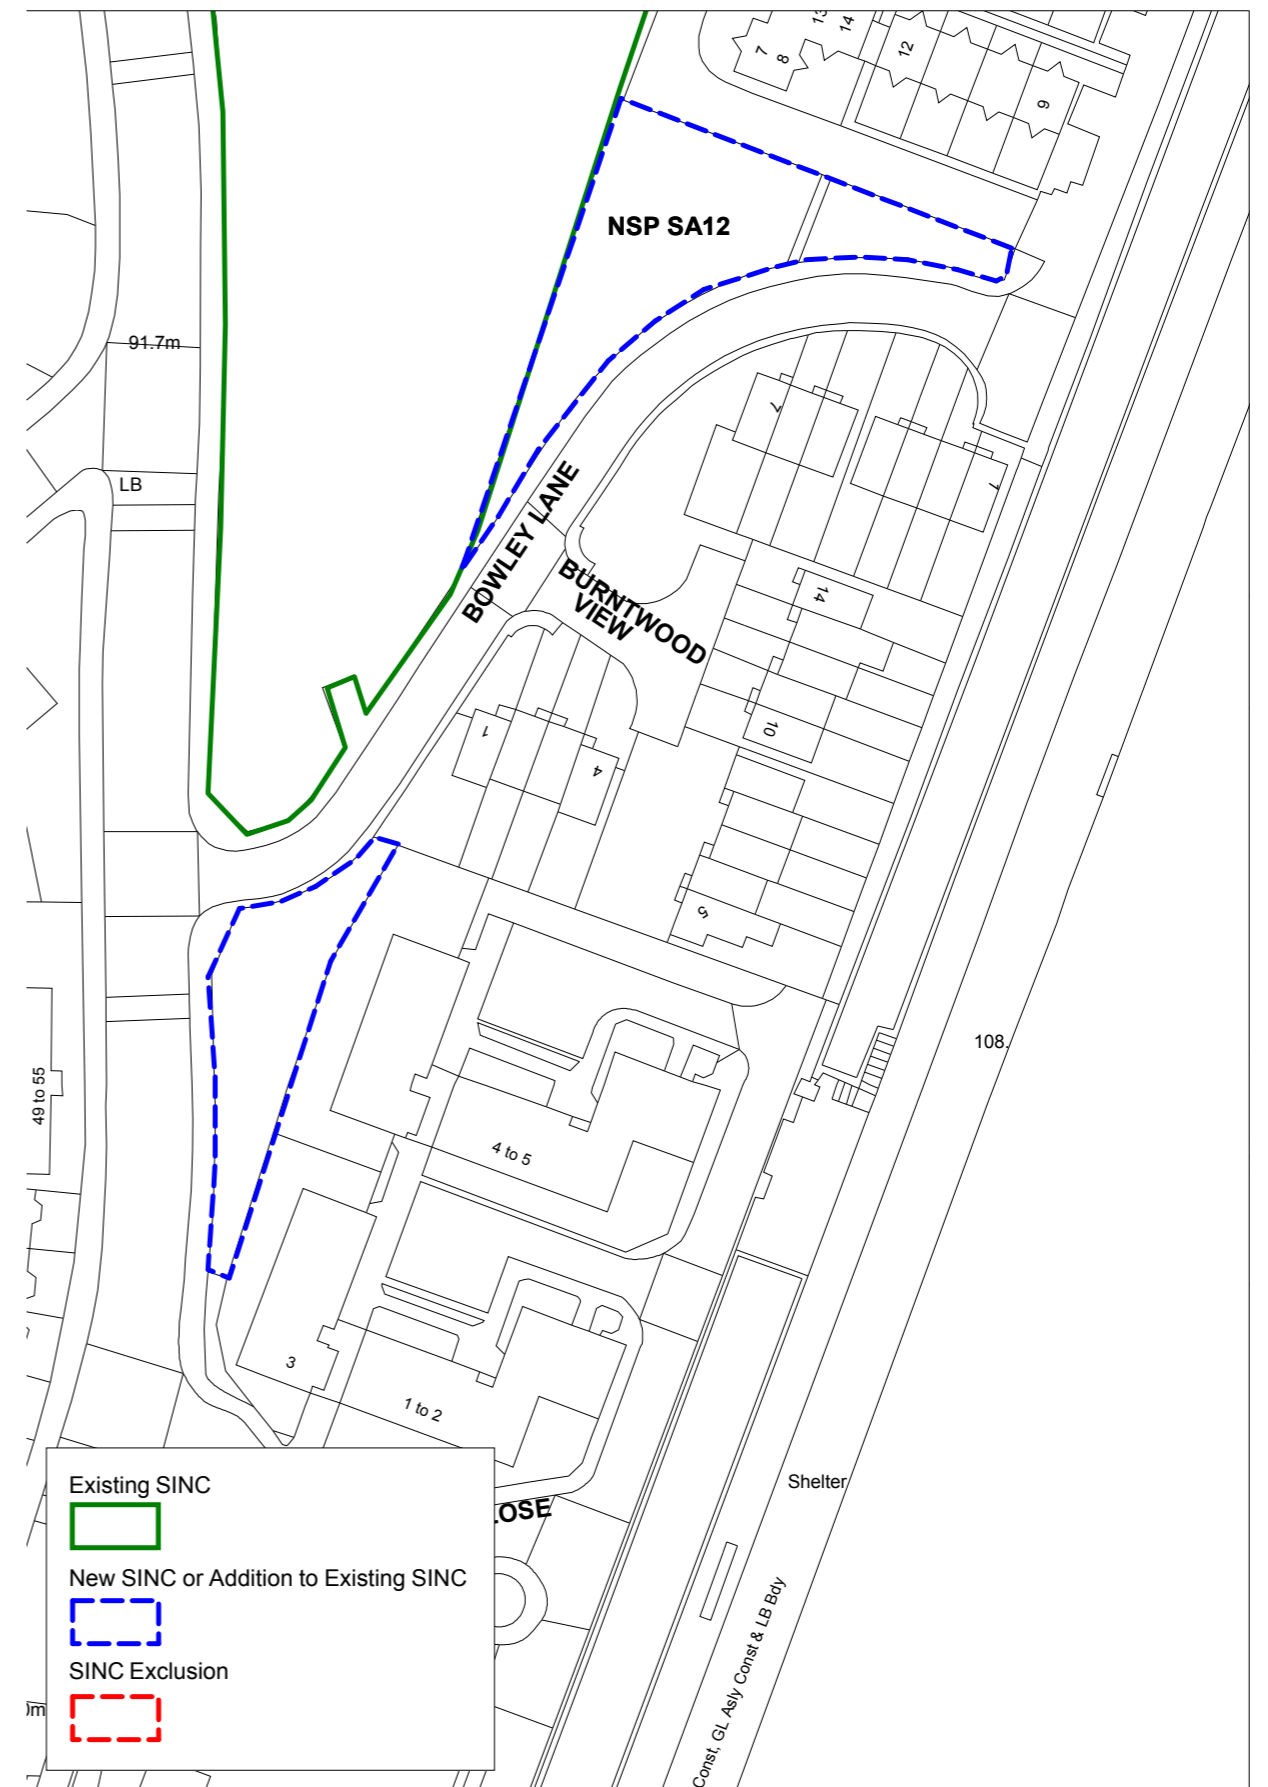

NSP SA12: 'The Spinney' and land adjacent to the junction of Farquhar Road and Bowley Lane

Grade: Borough