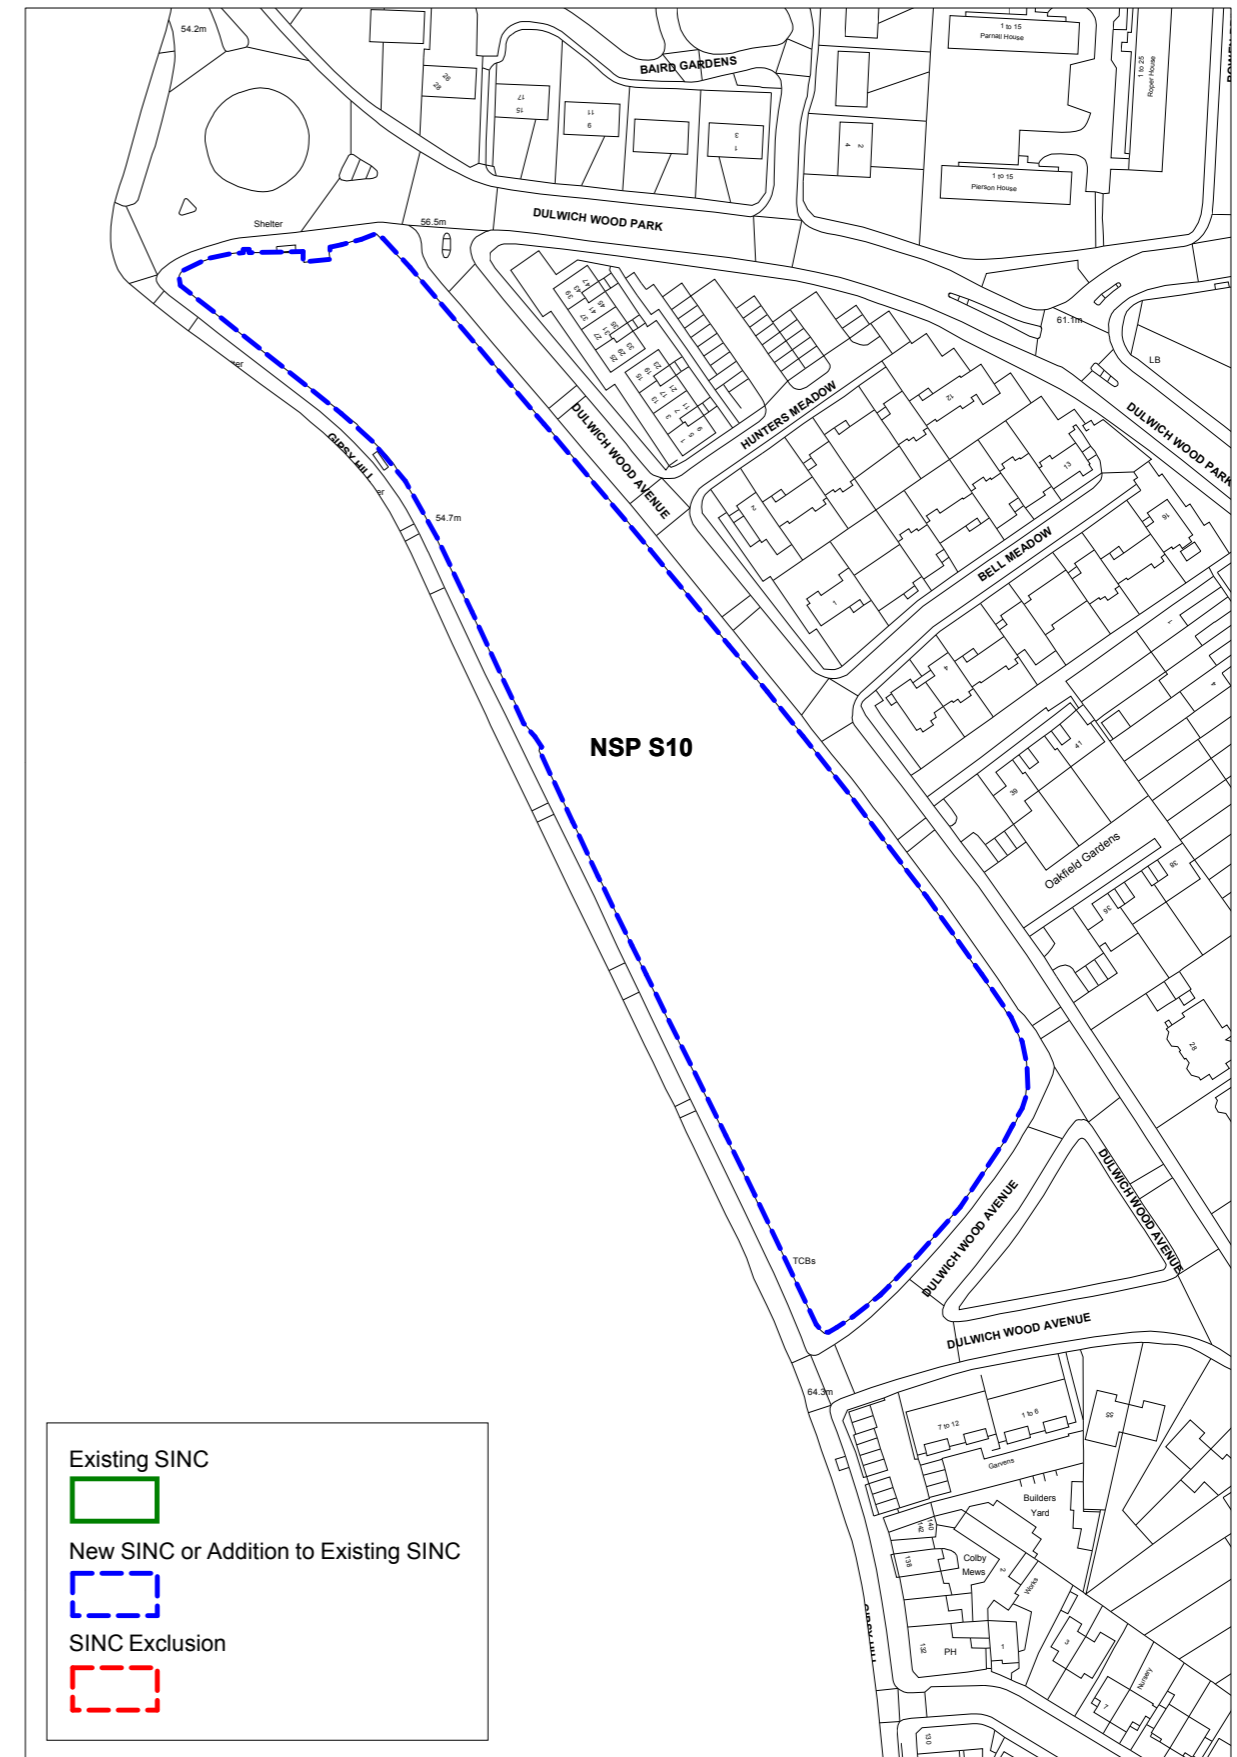

NSP S10: Long Meadow

Grade: Local