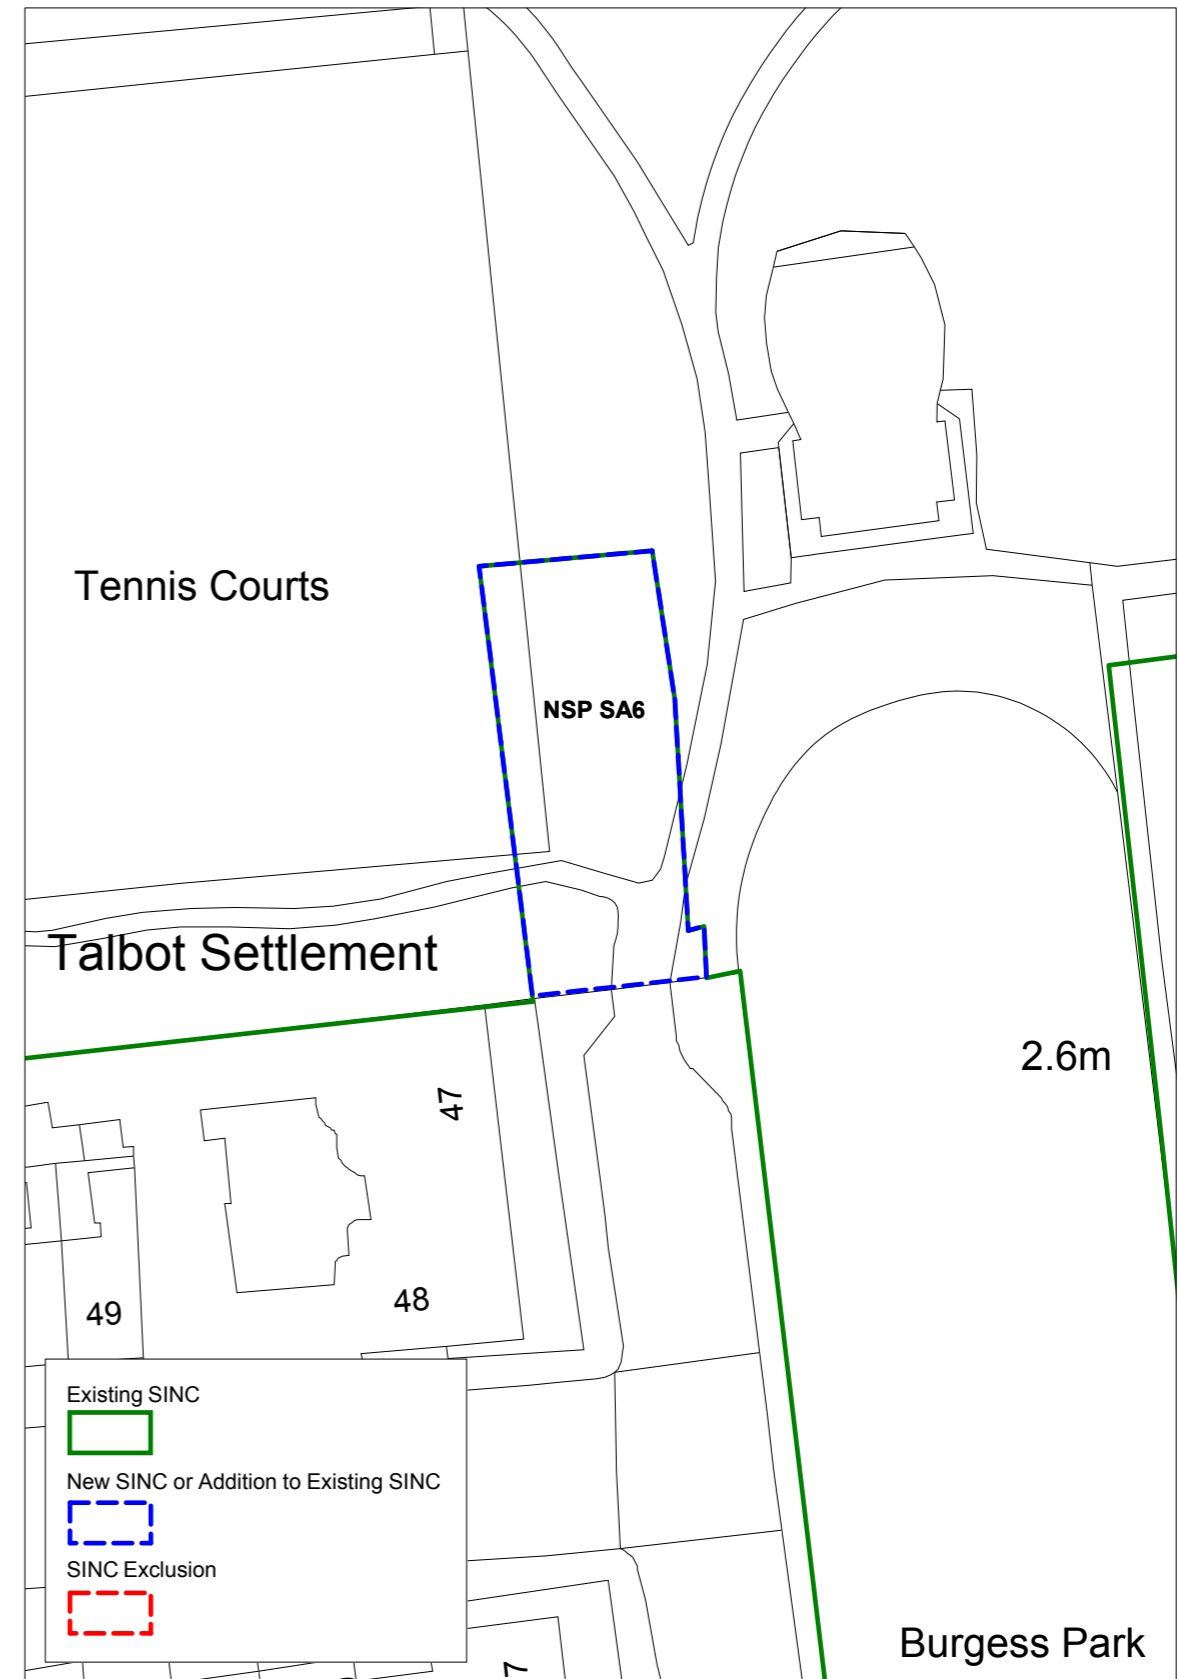

2. Schedule of additions to existing SINCS

Schedule of additions to existing SINCS

| NSP ref | Name | Proposed Grade |
|----------|---|----------------|
| NSP SA1 | Southwark Park | Borough |
| NSP SA2 | Dog Kennel Hill Wood | Borough |
| NSP SA3 | Water Works and Aquarius Golf Course | Borough |
| NSP SA4 | Geraldine Mary Harmsworth Park | Local |
| NSP SA5 | Albion Channel | Borough |
| NSP SA6 | Burgess Park | Borough |
| NSP SA7 | North Russia Dock Woodland between Salter Road and Beatson Walk | Borough |
| NSP SA8 | James Allens Girls School Playing Fields | Borough |
| NSP SA9 | Surrey Water | Borough |
| NSP SA10 | Grove Park Cuttings and Peckham Rye to East Dulwich | Borough |
| NSP SA11 | Greenland Dock & St George's Wharf | Borough |
| NSP SA12 | 'The Spinney' and land adjacent to the junction of Farquhar Road and Bowley Lane. | Borough |

3. Schedule of exclusions to existing SINCS

Schedule of exclusions to existing SINCS

| NSP ref | Name | Proposed action |
|----------------|---|------------------------|
| NSP SE1 | Russia Dock Woodland & Stave Hill Nature Park | Exclusion |
| NSP SE2 | North Russia Dock Woodland between Salter Road and Beatson Walk | Exclusion |
| NSP SE3 | James Allens Girls School Playing Fields | Exclusion |

Grade: Borough

NSP SA3: Water Works and Aquarius Golf Course

Grade: Borough

NSP SA4: Geraldine Mary Harmsworth Park

Grade: Local

NSP SA5: Albion Channel

Grade: Borough

NSP SA6: Burgess Park

Grade: Borough

NSP SA7: North Russia Dock Woodland between Salter Road and Beatson Walk

Grade: Borough

NSP SA8: James Allens Girls School Playing Fields

Grade: Borough

NSP SA9: Surrey Water

Grade: Borough

NSP SA10: Grove Park Cuttings and Peckham Rye to East Dulwich