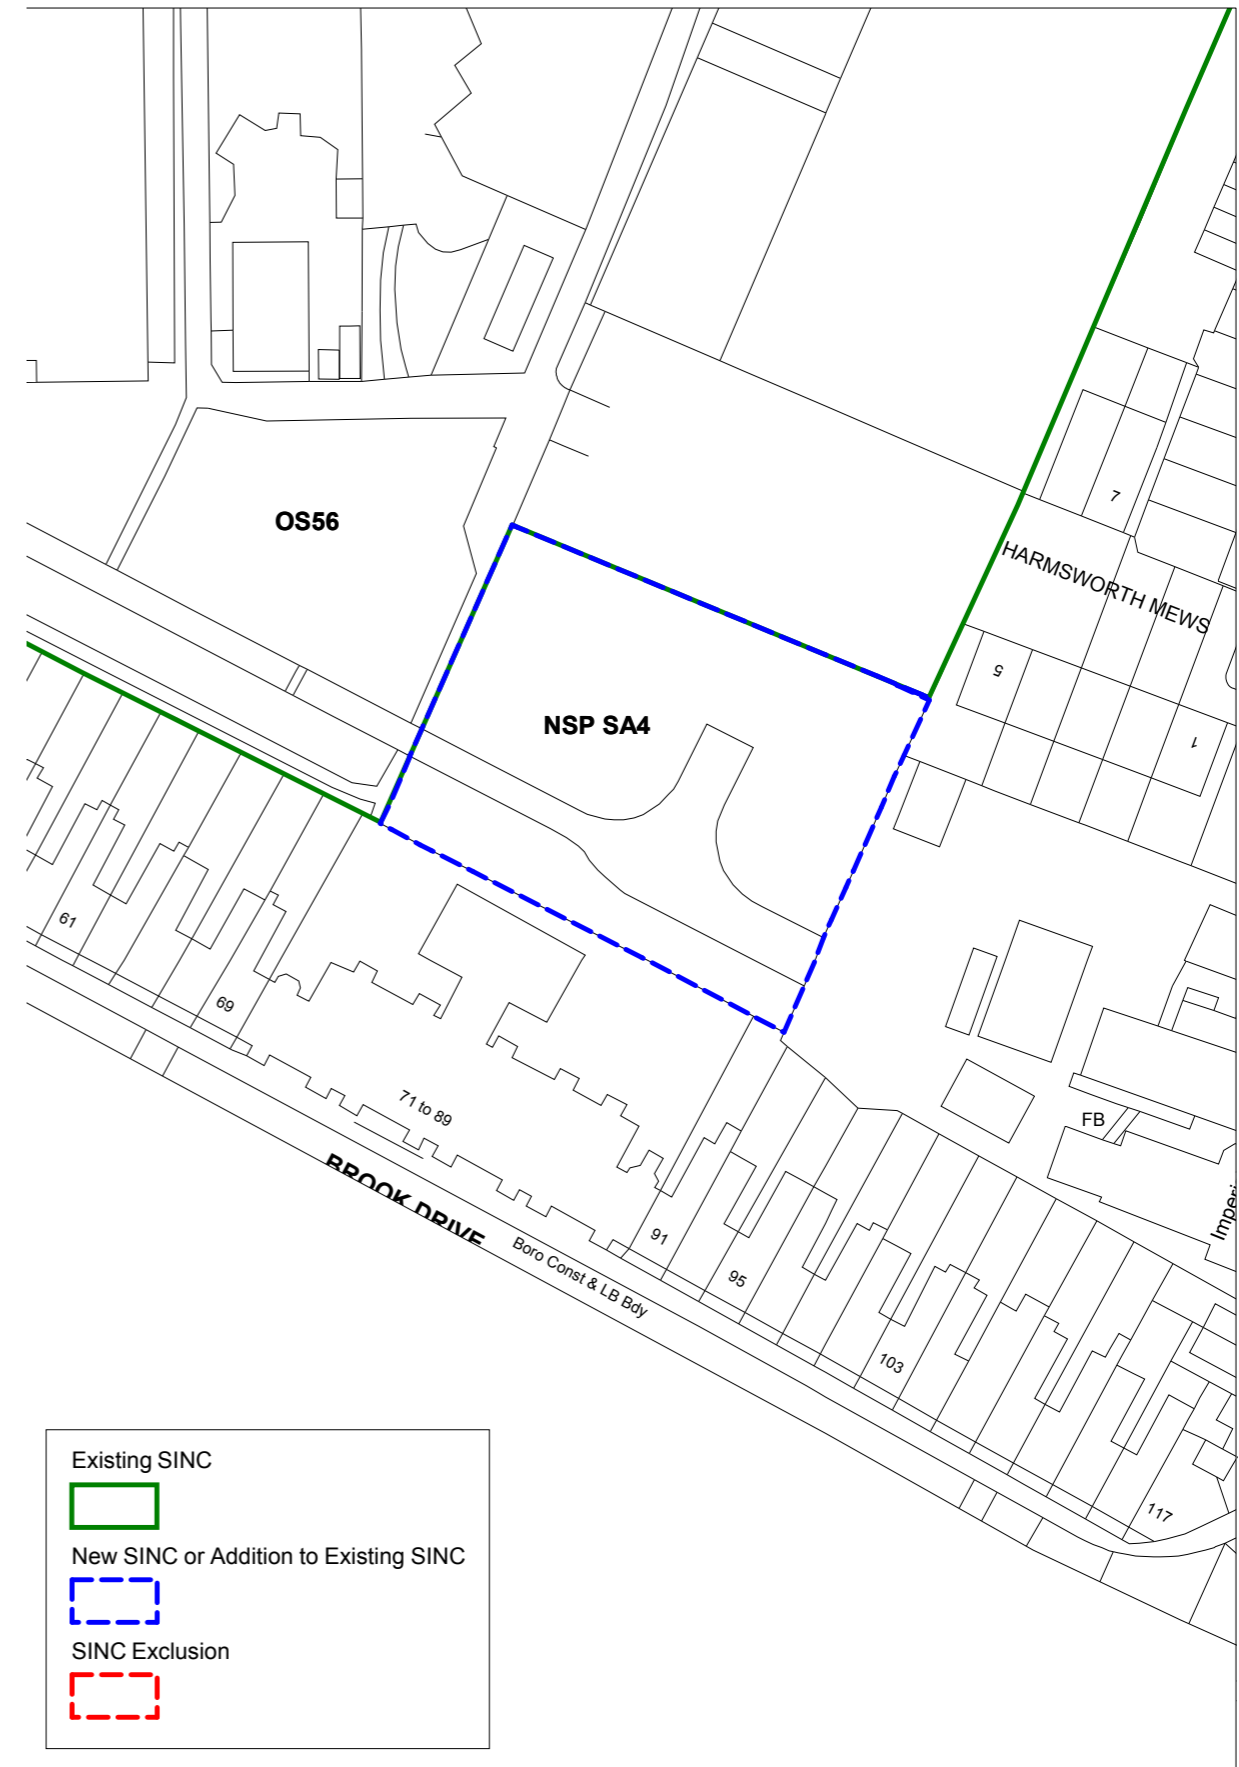

NSP SA4: Geraldine Mary Harmsworth Park

Grade: Local