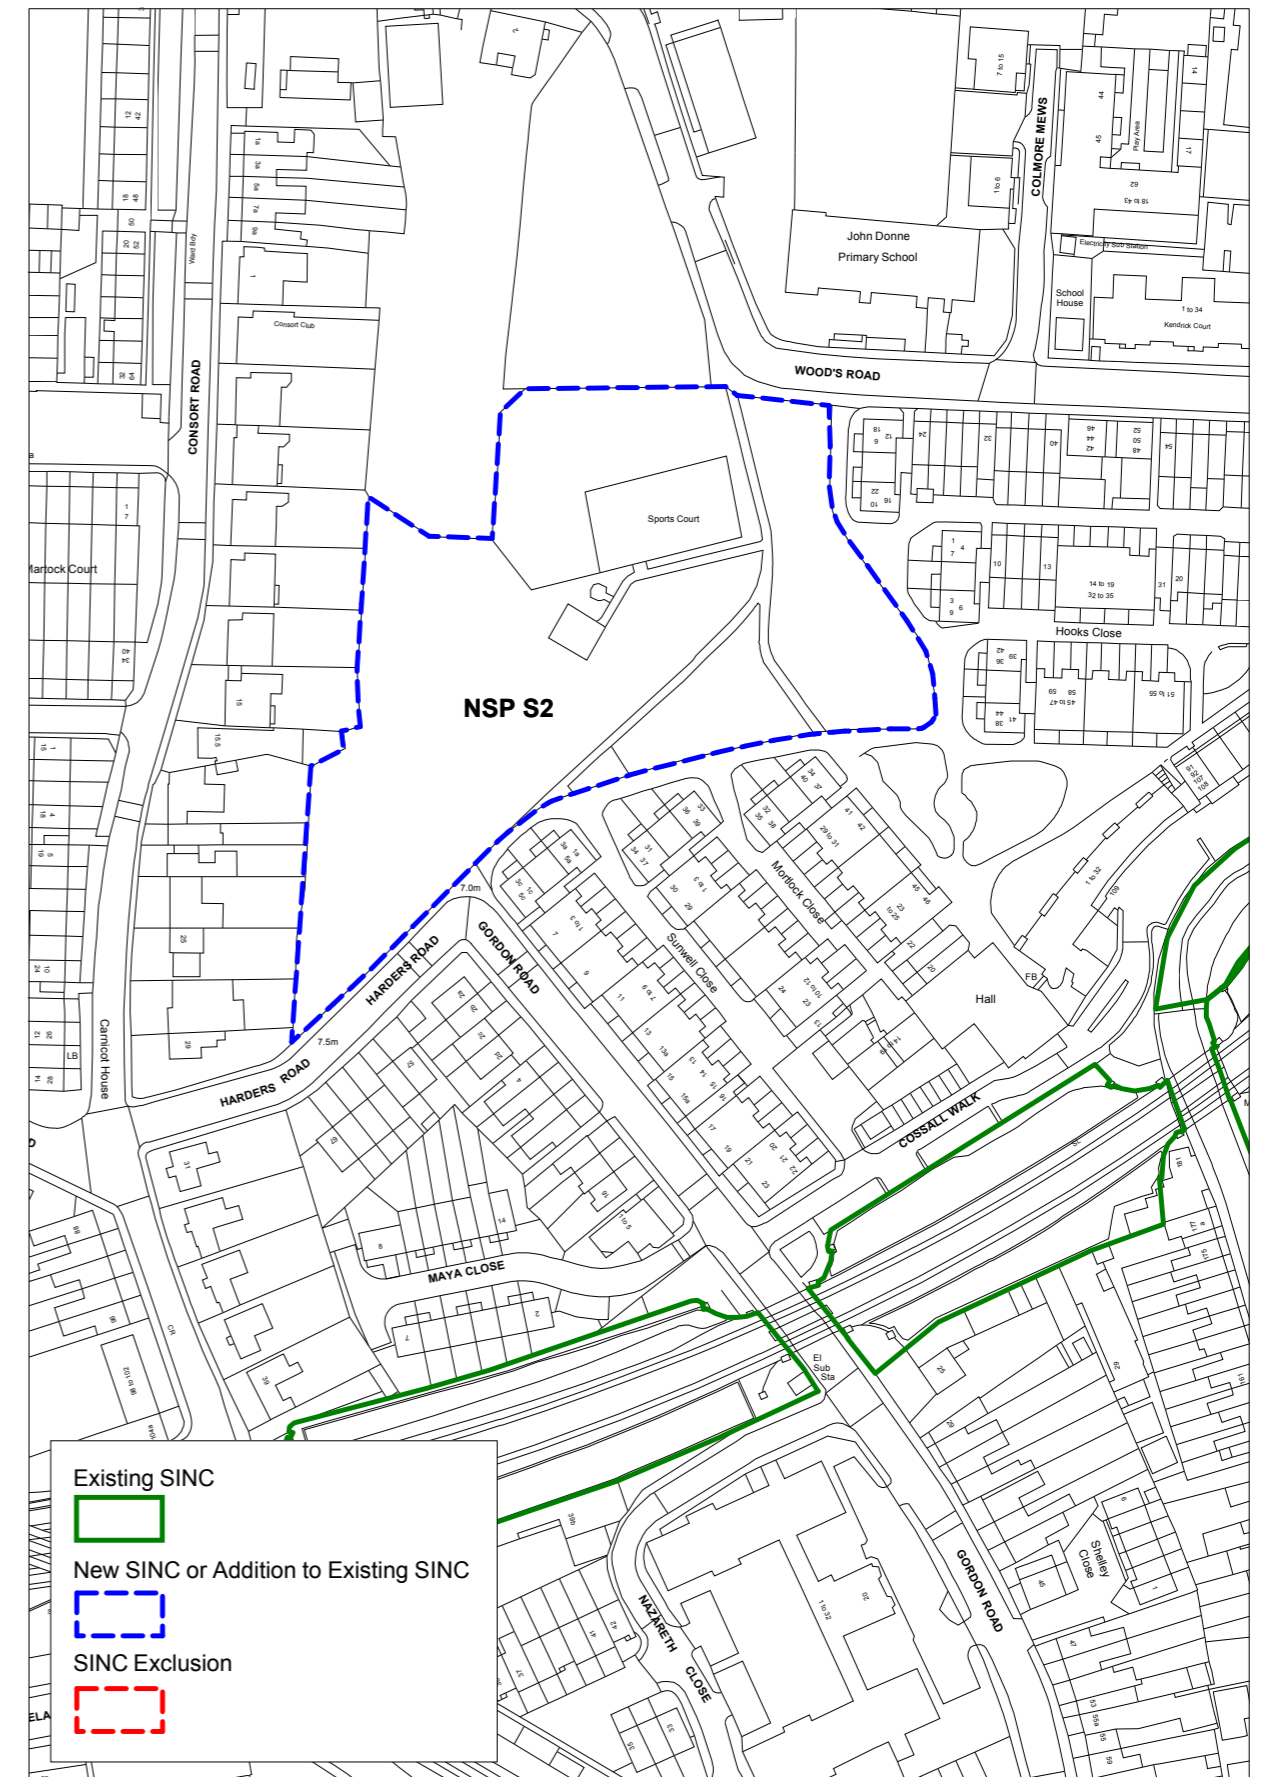

2. Schedule of additions to existing SINCS

Schedule of additions to existing SINCS

| NSP ref | Name | Proposed Grade |
|----------|---|----------------|
| NSP SA1 | Southwark Park | Borough |
| NSP SA2 | Dog Kennel Hill Wood | Borough |
| NSP SA3 | Water Works and Aquarius Golf Course | Borough |
| NSP SA4 | Geraldine Mary Harmsworth Park | Local |
| NSP SA5 | Albion Channel | Borough |
| NSP SA6 | Burgess Park | Borough |
| NSP SA7 | North Russia Dock Woodland between Salter Road and Beatson Walk | Borough |
| NSP SA8 | James Allens Girls School Playing Fields | Borough |
| NSP SA9 | Surrey Water | Borough |
| NSP SA10 | Grove Park Cuttings and Peckham Rye to East Dulwich | Borough |
| NSP SA11 | Greenland Dock & St George's Wharf | Borough |
| NSP SA12 | 'The Spinney' and land adjacent to the junction of Farquhar Road and Bowley Lane. | Borough |

3. Schedule of exclusions to existing SINCS

Schedule of exclusions to existing SINCS

| NSP ref | Name | Proposed action |
|----------------|---|------------------------|
| NSP SE1 | Russia Dock Woodland & Stave Hill Nature Park | Exclusion |
| NSP SE2 | North Russia Dock Woodland between Salter Road and Beatson Walk | Exclusion |
| NSP SE3 | James Allens Girls School Playing Fields | Exclusion |

Grade: Borough

NSP S18: Galleywall Road Nature Garden

Grade: Borough

5. New Local grade SINC maps

NSP S2: Cossall Park

Grade: Local

NSP S3: Salisbury Row Park

Grade: Local