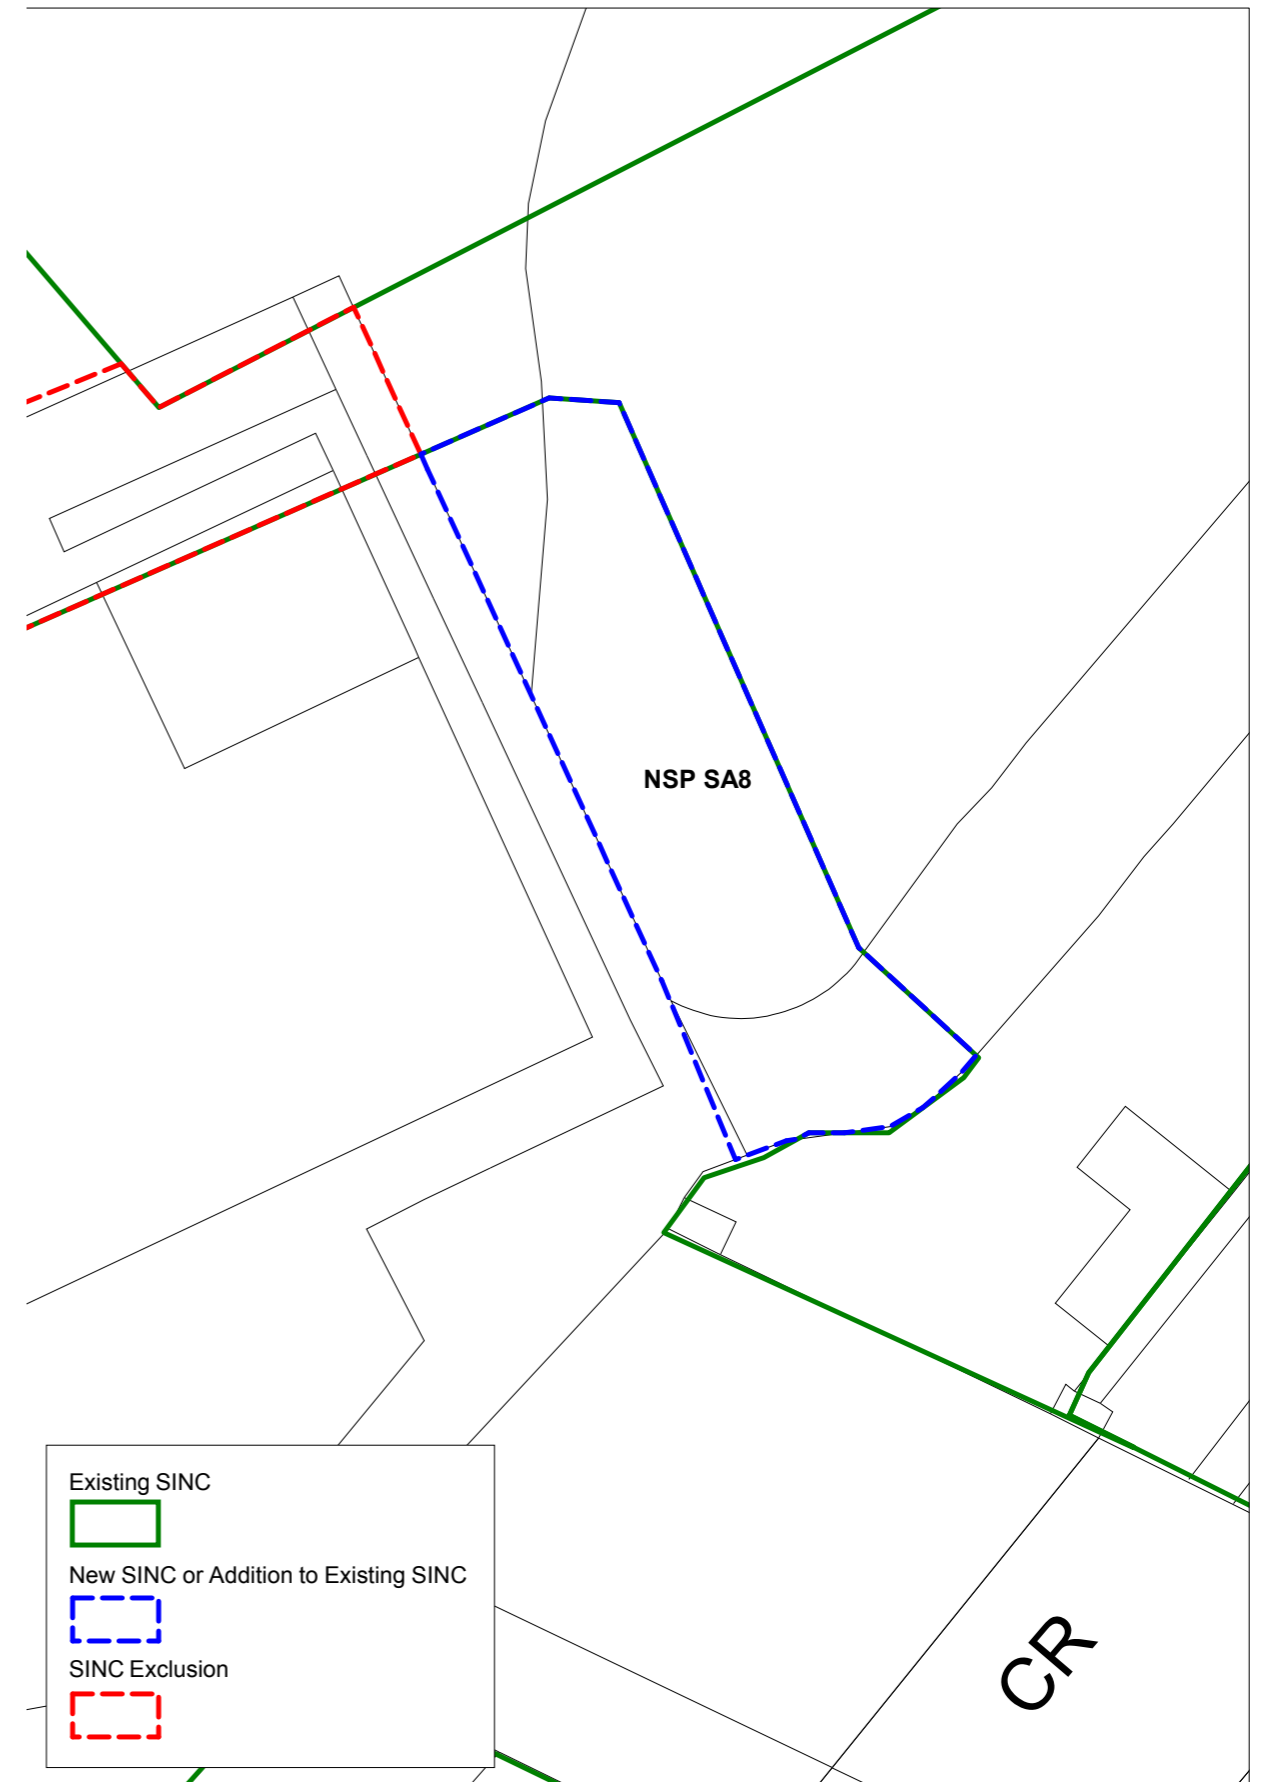

2. Schedule of additions to existing SINCS

Schedule of additions to existing SINCS

| NSP ref | Name | Proposed Grade |
|----------|---|----------------|
| NSP SA1 | Southwark Park | Borough |
| NSP SA2 | Dog Kennel Hill Wood | Borough |
| NSP SA3 | Water Works and Aquarius Golf Course | Borough |
| NSP SA4 | Geraldine Mary Harmsworth Park | Local |
| NSP SA5 | Albion Channel | Borough |
| NSP SA6 | Burgess Park | Borough |
| NSP SA7 | North Russia Dock Woodland between Salter Road and Beatson Walk | Borough |
| NSP SA8 | James Allens Girls School Playing Fields | Borough |
| NSP SA9 | Surrey Water | Borough |
| NSP SA10 | Grove Park Cuttings and Peckham Rye to East Dulwich | Borough |
| NSP SA11 | Greenland Dock & St George's Wharf | Borough |
| NSP SA12 | 'The Spinney' and land adjacent to the junction of Farquhar Road and Bowley Lane. | Borough |

3. Schedule of exclusions to existing SINCS

Schedule of exclusions to existing SINCS

| NSP ref | Name | Proposed action |
|----------------|---|------------------------|
| NSP SE1 | Russia Dock Woodland & Stave Hill Nature Park | Exclusion |
| NSP SE2 | North Russia Dock Woodland between Salter Road and Beatson Walk | Exclusion |
| NSP SE3 | James Allens Girls School Playing Fields | Exclusion |

Grade: Borough

NSP SA7: North Russia Dock Woodland between Salter Road and Beatson Walk

Grade: Borough

NSP SA8: James Allens Girls School Playing Fields

Grade: Borough

NSP SA9: Surrey Water

Grade: Borough

NSP SA10: Grove Park Cuttings and Peckham Rye to East Dulwich

NSP SE1: Russia Dock Woodland & Stave Hill Nature Park

NSP SE2: North Russia Dock Woodland between Salter Road and Beatson Walk

NSP SE3: James Allens Girls School Playing Fields