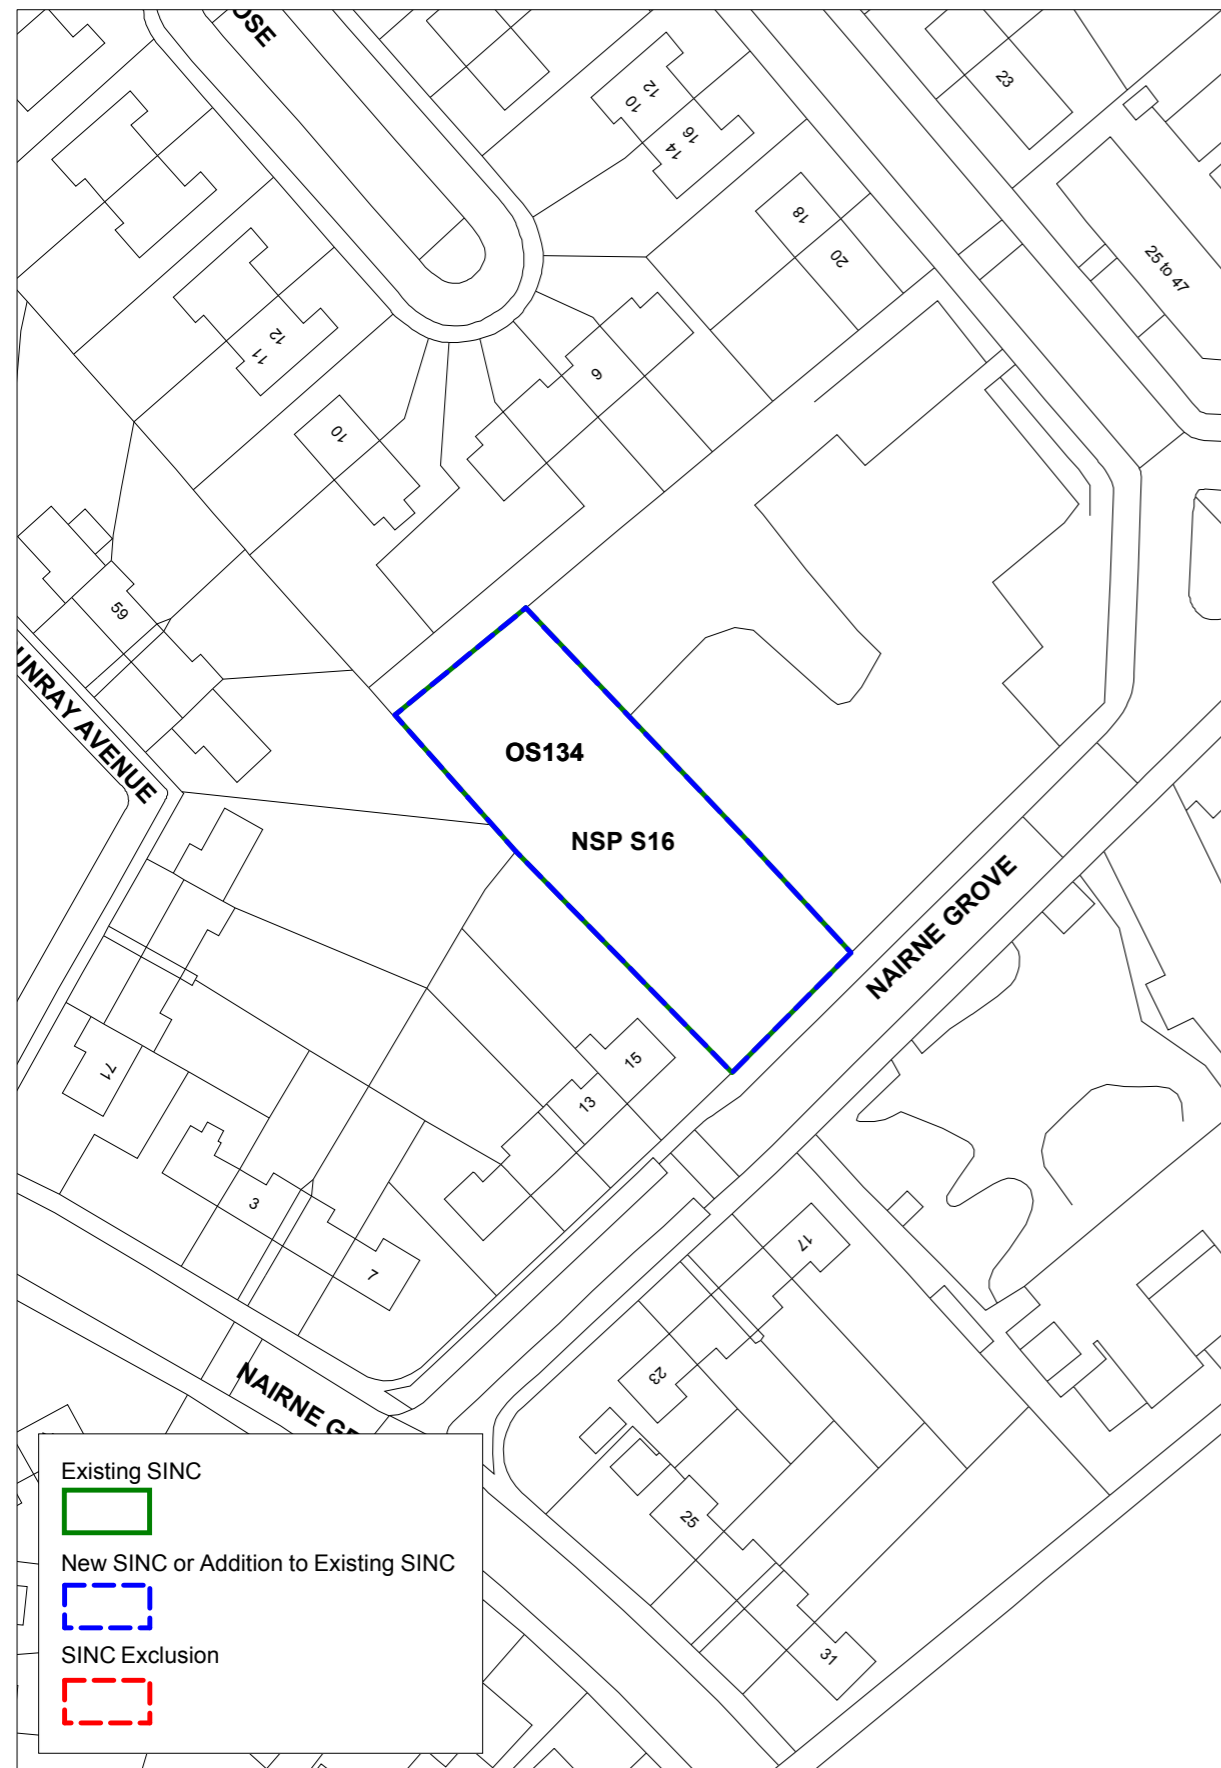

2. Schedule of additions to existing SINCS

Schedule of additions to existing SINCS

| NSP ref | Name | Proposed Grade |
|----------|---|----------------|
| NSP SA1 | Southwark Park | Borough |
| NSP SA2 | Dog Kennel Hill Wood | Borough |
| NSP SA3 | Water Works and Aquarius Golf Course | Borough |
| NSP SA4 | Geraldine Mary Harmsworth Park | Local |
| NSP SA5 | Albion Channel | Borough |
| NSP SA6 | Burgess Park | Borough |
| NSP SA7 | North Russia Dock Woodland between Salter Road and Beatson Walk | Borough |
| NSP SA8 | James Allens Girls School Playing Fields | Borough |
| NSP SA9 | Surrey Water | Borough |
| NSP SA10 | Grove Park Cuttings and Peckham Rye to East Dulwich | Borough |
| NSP SA11 | Greenland Dock & St George's Wharf | Borough |
| NSP SA12 | 'The Spinney' and land adjacent to the junction of Farquhar Road and Bowley Lane. | Borough |

3. Schedule of exclusions to existing SINCS

Schedule of exclusions to existing SINCS

| NSP ref | Name | Proposed action |
|----------------|---|------------------------|
| NSP SE1 | Russia Dock Woodland & Stave Hill Nature Park | Exclusion |
| NSP SE2 | North Russia Dock Woodland between Salter Road and Beatson Walk | Exclusion |
| NSP SE3 | James Allens Girls School Playing Fields | Exclusion |

4. New Borough grade SINC maps

NSP S1: Lettsom Gardens and Grove Park allotments

Grade: Borough

NSP S7: Gypsy Hill Railway Cutting

Grade: Borough

NSP S8: Greendale Playing Field

Grade: Borough

NSP S16: Nairne Grove Nature Garden

Grade: Borough

NSP S18: Galleywall Road Nature Garden

Grade: Borough

5. New Local grade SINC maps

NSP S2: Cossall Park

Grade: Local

NSP S3: Salisbury Row Park

Grade: Local