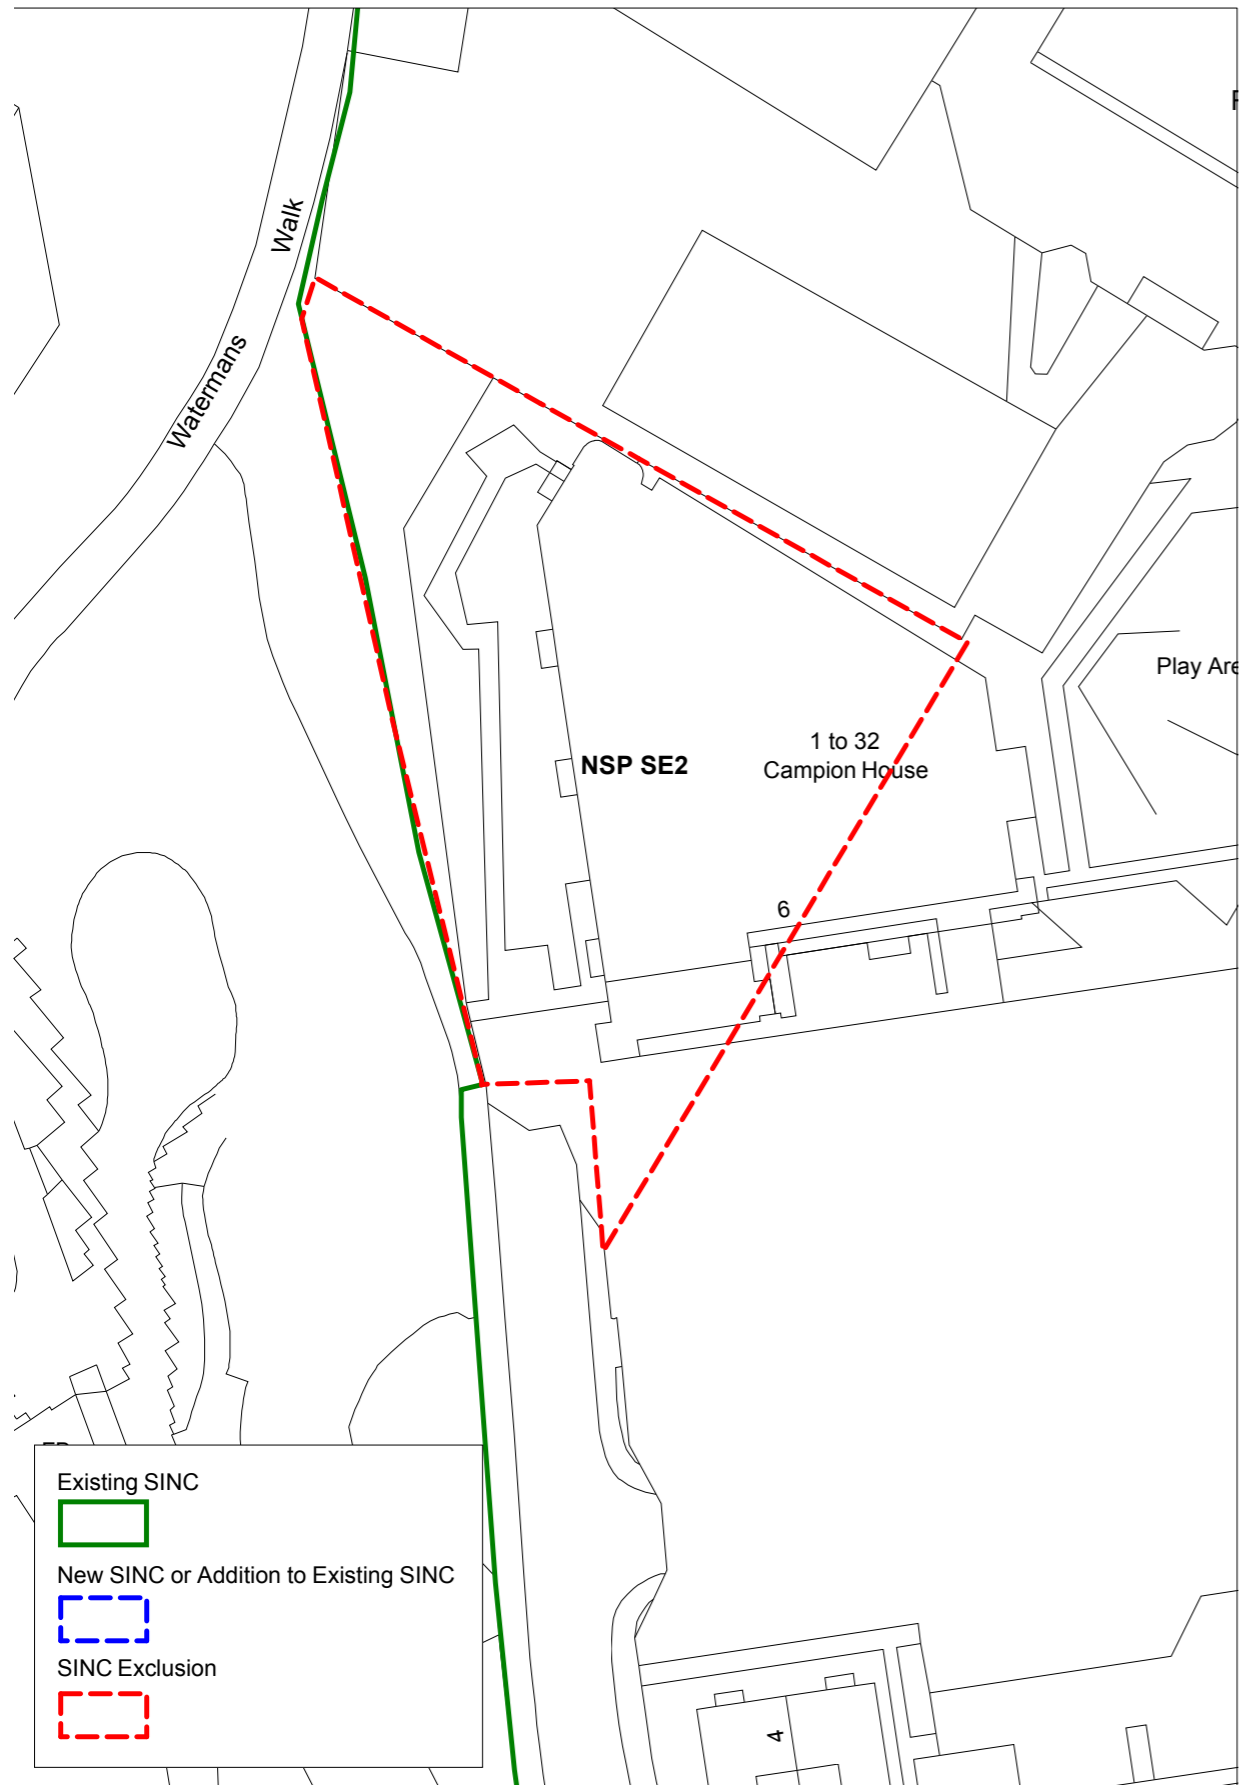

NSP SE2: North Russia Dock Woodland between Salter Road and Beatson Walk