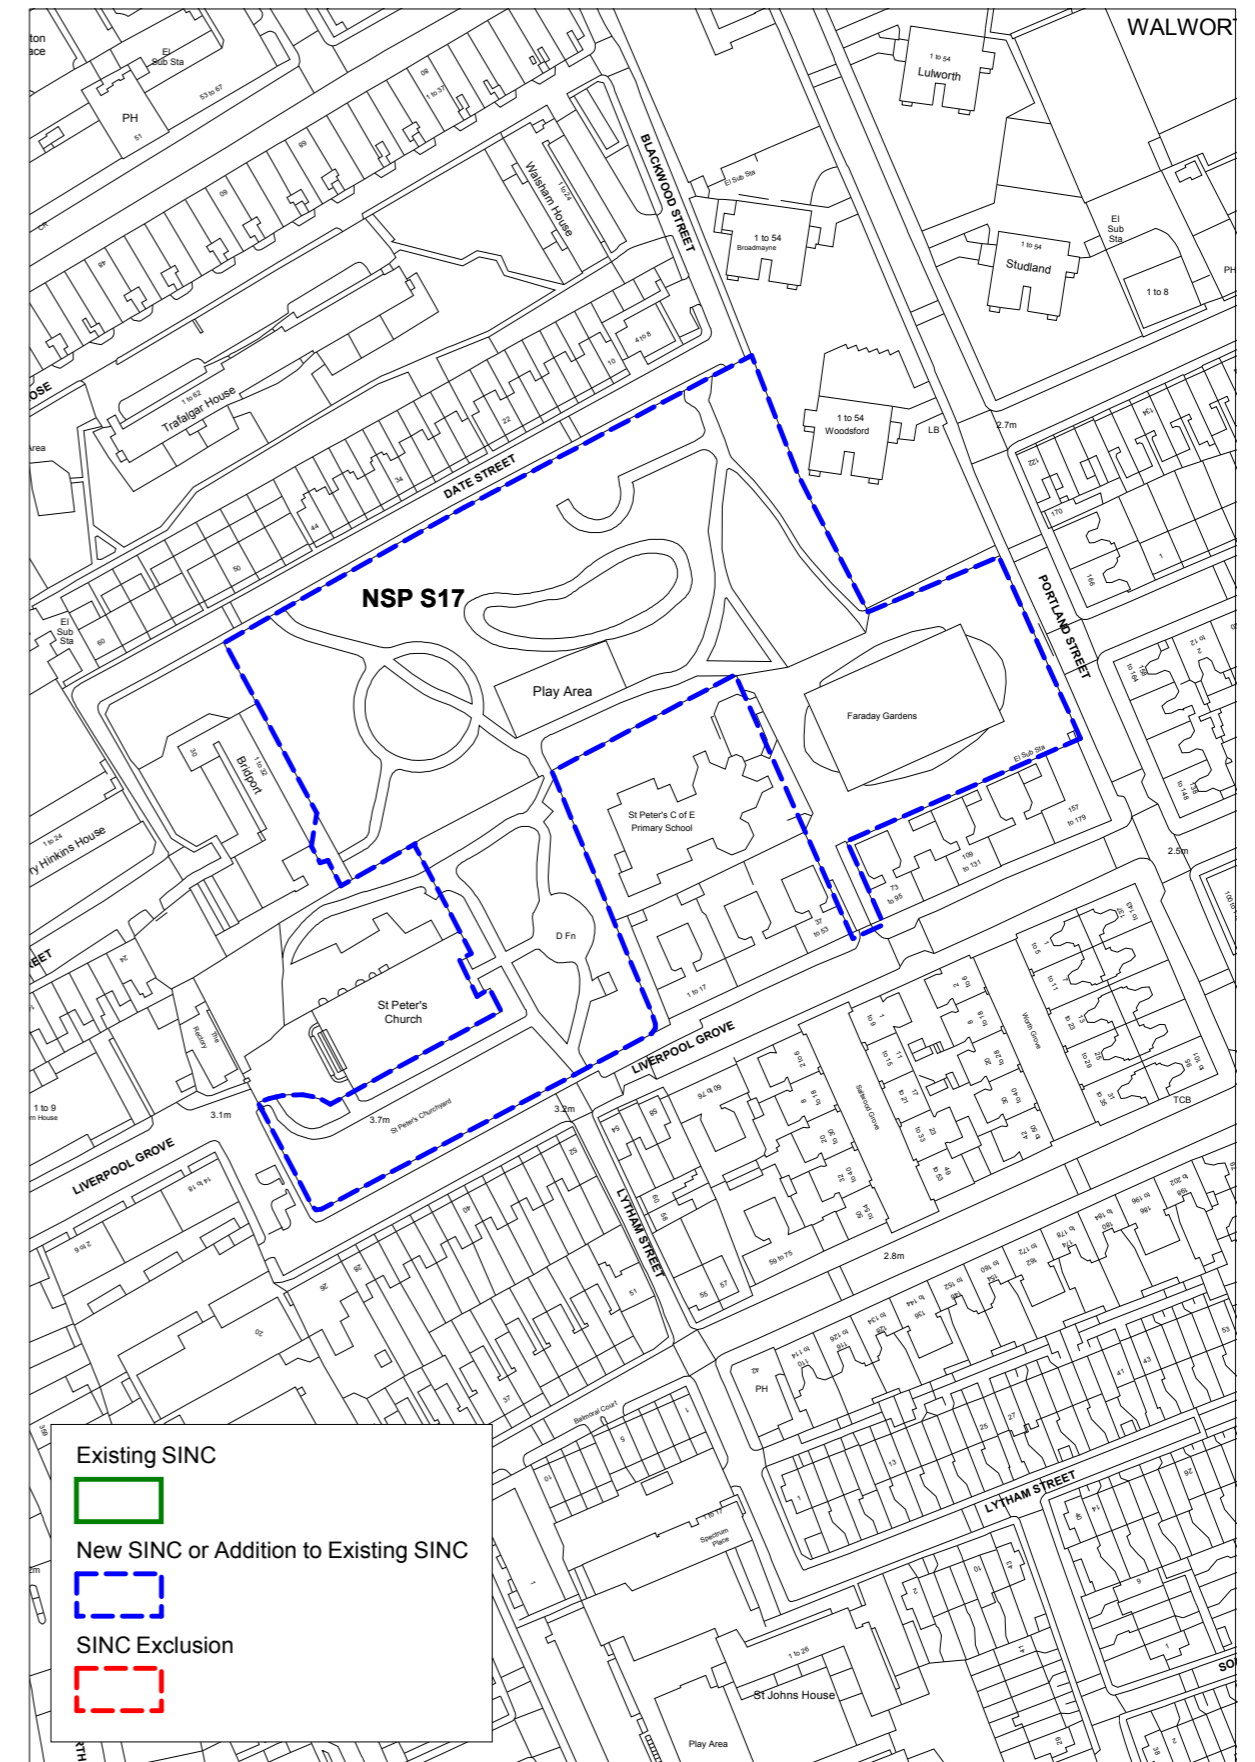

NSP S17: Faraday Gardens and St Peters Churchyard

Grade: Local