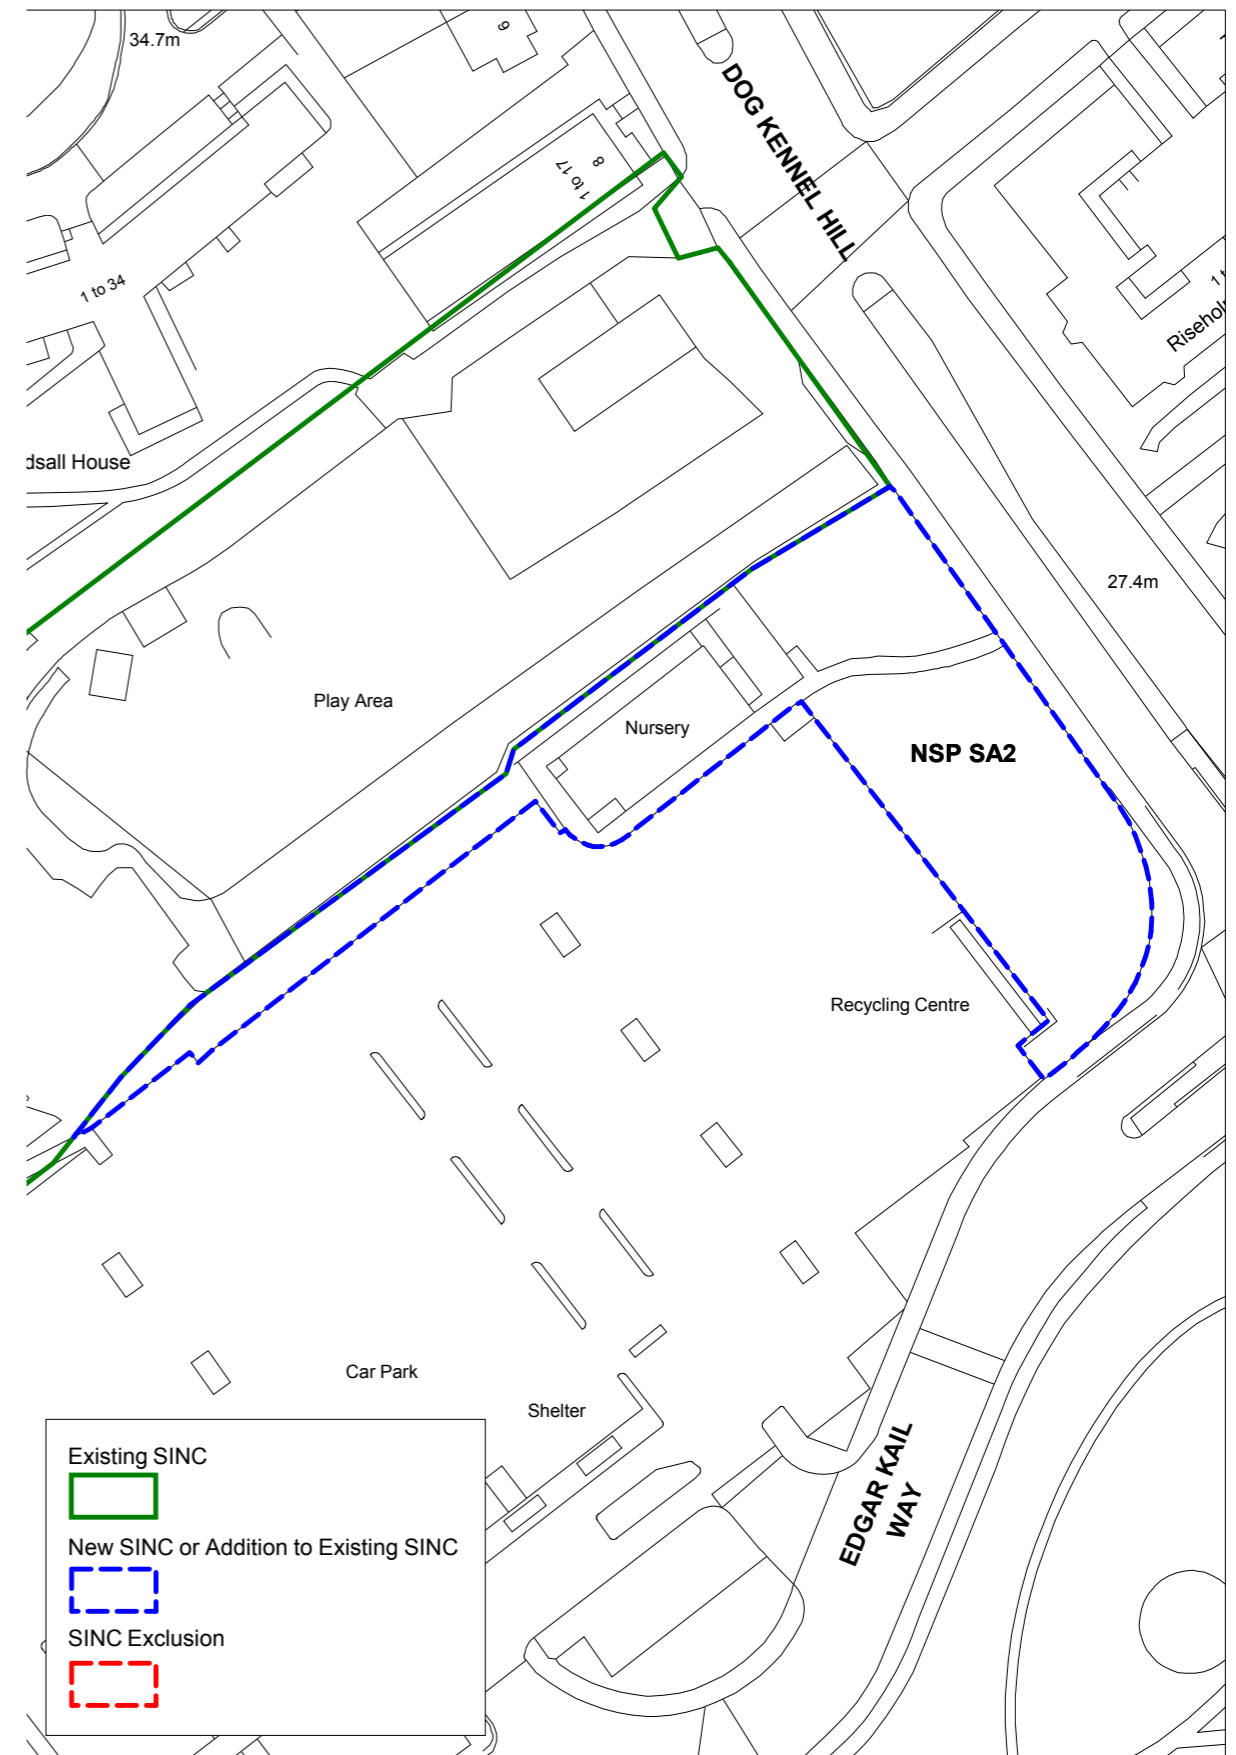

NSP SA2: Dog Kennel Hill Wood

Grade: Borough