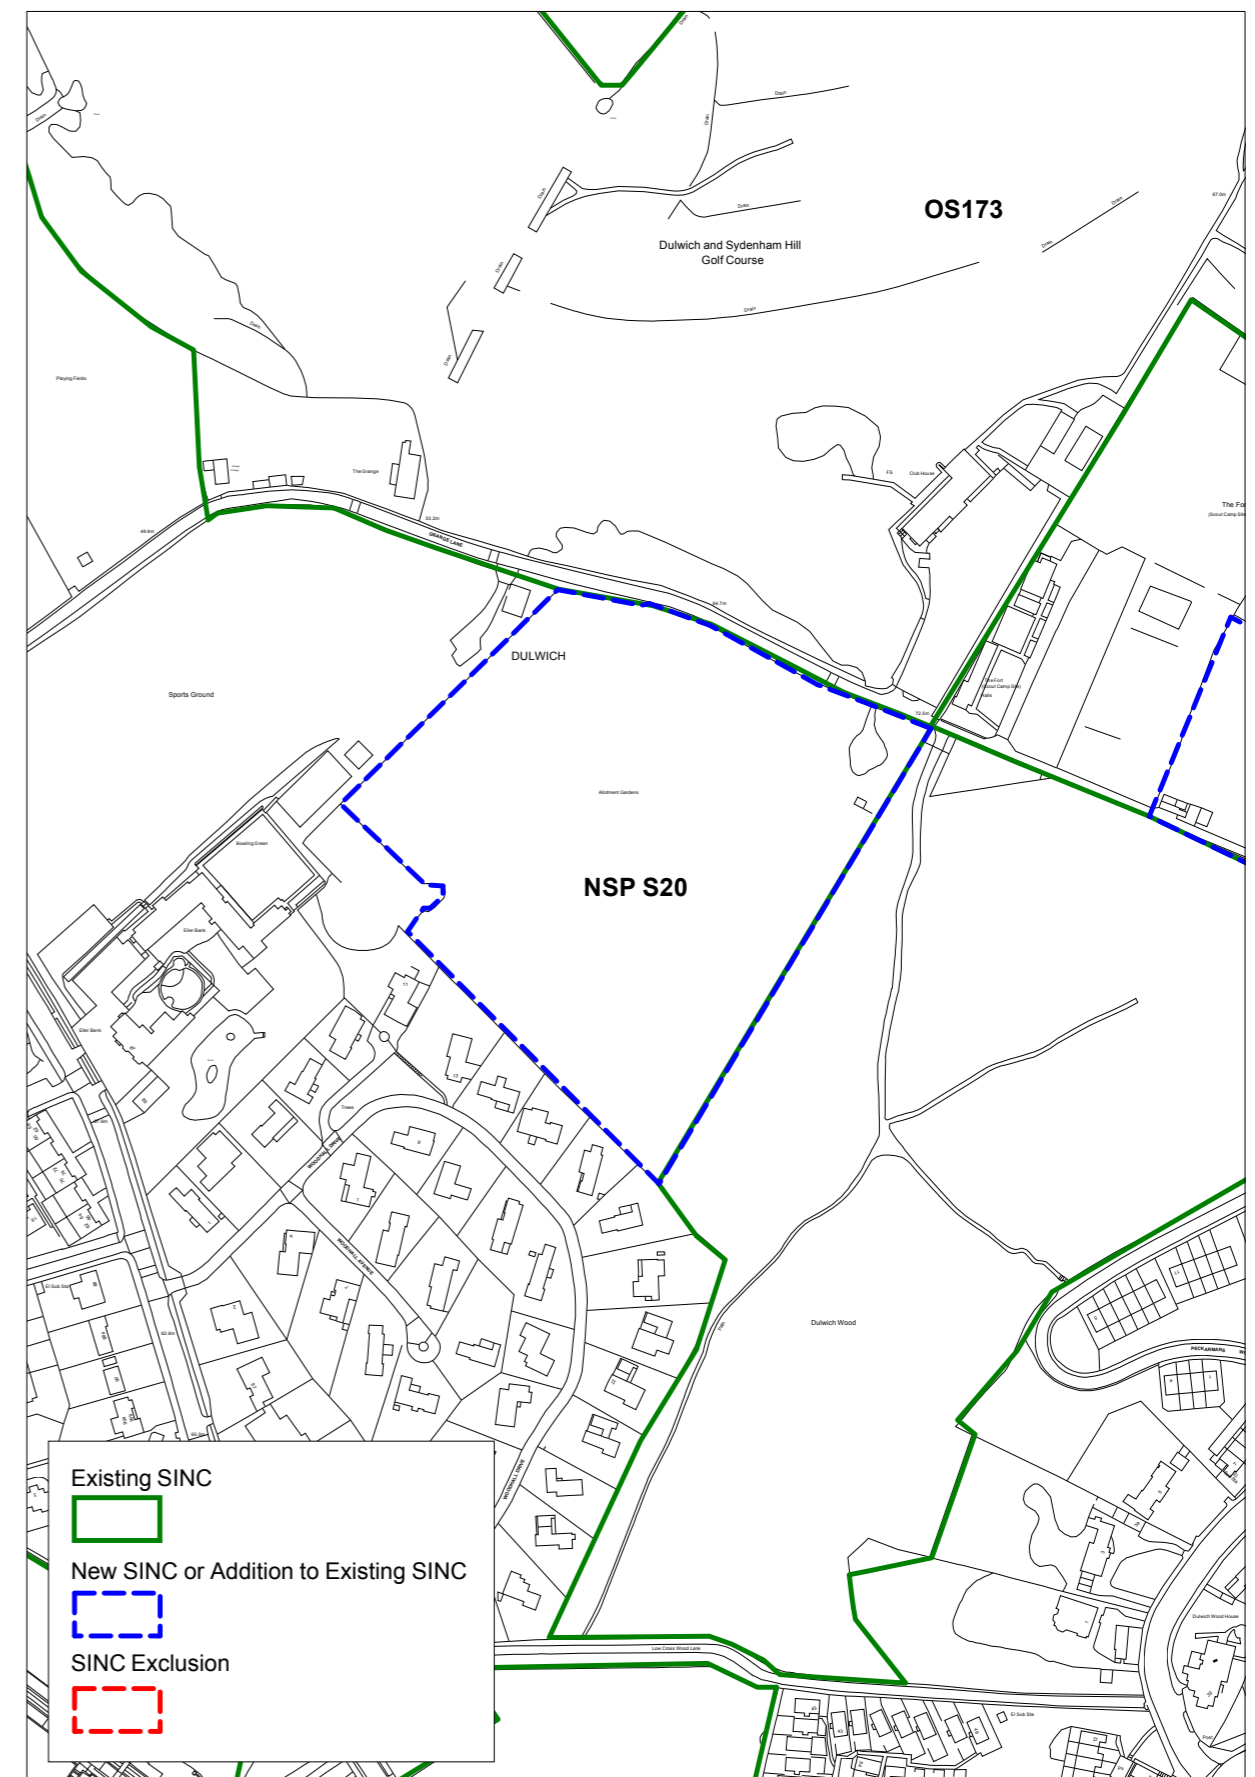

2. Schedule of additions to existing SINCS

Schedule of additions to existing SINCS

| NSP ref | Name | Proposed Grade |
|----------|---|----------------|
| NSP SA1 | Southwark Park | Borough |
| NSP SA2 | Dog Kennel Hill Wood | Borough |
| NSP SA3 | Water Works and Aquarius Golf Course | Borough |
| NSP SA4 | Geraldine Mary Harmsworth Park | Local |
| NSP SA5 | Albion Channel | Borough |
| NSP SA6 | Burgess Park | Borough |
| NSP SA7 | North Russia Dock Woodland between Salter Road and Beatson Walk | Borough |
| NSP SA8 | James Allens Girls School Playing Fields | Borough |
| NSP SA9 | Surrey Water | Borough |
| NSP SA10 | Grove Park Cuttings and Peckham Rye to East Dulwich | Borough |
| NSP SA11 | Greenland Dock & St George's Wharf | Borough |
| NSP SA12 | 'The Spinney' and land adjacent to the junction of Farquhar Road and Bowley Lane. | Borough |

3. Schedule of exclusions to existing SINCS

Schedule of exclusions to existing SINCS

| NSP ref | Name | Proposed action |
|----------------|---|------------------------|
| NSP SE1 | Russia Dock Woodland & Stave Hill Nature Park | Exclusion |
| NSP SE2 | North Russia Dock Woodland between Salter Road and Beatson Walk | Exclusion |
| NSP SE3 | James Allens Girls School Playing Fields | Exclusion |

NSP S20: Grange Road allotments (north and south)

Grade: Local

NSP S21: Nunhead Allotments

Grade: Local

6. Amendments to existing SINC maps: Additions

NSP SA1: Southwark Park

Grade: Borough

NSP SA2: Dog Kennel Hill Wood

Grade: Borough

NSP SA7: North Russia Dock Woodland between Salter Road and Beatson Walk

Grade: Borough

NSP SA8: James Allens Girls School Playing Fields

Grade: Borough

NSP SA9: Surrey Water

Grade: Borough

NSP SA10: Grove Park Cuttings and Peckham Rye to East Dulwich