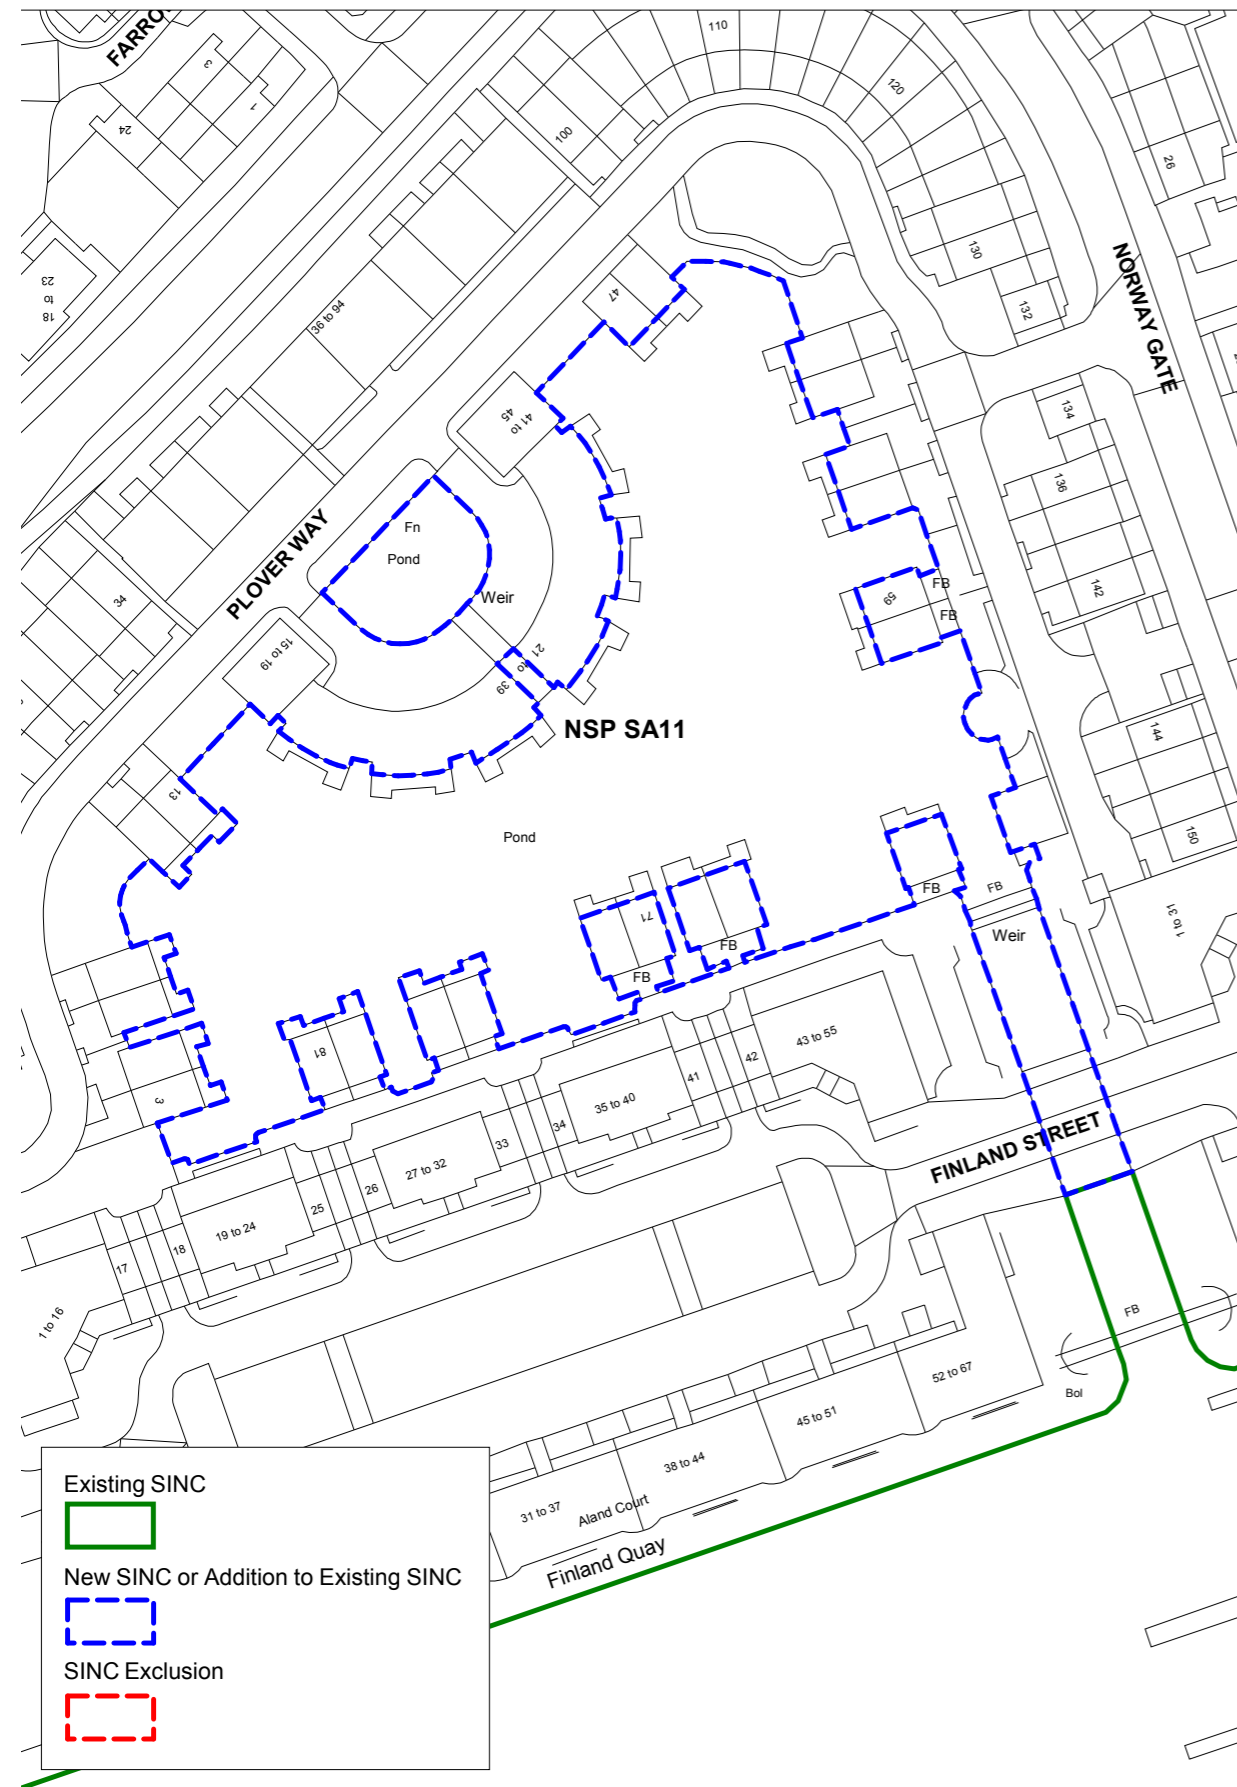

2. Schedule of additions to existing SINCS

Schedule of additions to existing SINCS

| NSP ref | Name | Proposed Grade |
|----------|---|----------------|
| NSP SA1 | Southwark Park | Borough |
| NSP SA2 | Dog Kennel Hill Wood | Borough |
| NSP SA3 | Water Works and Aquarius Golf Course | Borough |
| NSP SA4 | Geraldine Mary Harmsworth Park | Local |
| NSP SA5 | Albion Channel | Borough |
| NSP SA6 | Burgess Park | Borough |
| NSP SA7 | North Russia Dock Woodland between Salter Road and Beatson Walk | Borough |
| NSP SA8 | James Allens Girls School Playing Fields | Borough |
| NSP SA9 | Surrey Water | Borough |
| NSP SA10 | Grove Park Cuttings and Peckham Rye to East Dulwich | Borough |
| NSP SA11 | Greenland Dock & St George's Wharf | Borough |
| NSP SA12 | 'The Spinney' and land adjacent to the junction of Farquhar Road and Bowley Lane. | Borough |

3. Schedule of exclusions to existing SINCS

Schedule of exclusions to existing SINCS

| NSP ref | Name | Proposed action |
|----------------|---|------------------------|
| NSP SE1 | Russia Dock Woodland & Stave Hill Nature Park | Exclusion |
| NSP SE2 | North Russia Dock Woodland between Salter Road and Beatson Walk | Exclusion |
| NSP SE3 | James Allens Girls School Playing Fields | Exclusion |

Grade: Borough

NSP SA7: North Russia Dock Woodland between Salter Road and Beatson Walk

Grade: Borough

NSP SA8: James Allens Girls School Playing Fields

Grade: Borough

NSP SA9: Surrey Water

Grade: Borough

NSP SA10: Grove Park Cuttings and Peckham Rye to East Dulwich

Grade: Borough

NSP SA11: Greenland Dock & St George's Wharf

Grade: Borough

NSP SA12: 'The Spinney' and land adjacent to the junction of Farquhar Road and Bowley Lane

Grade: Borough

7. Amendments to existing SINC maps: Exclusions