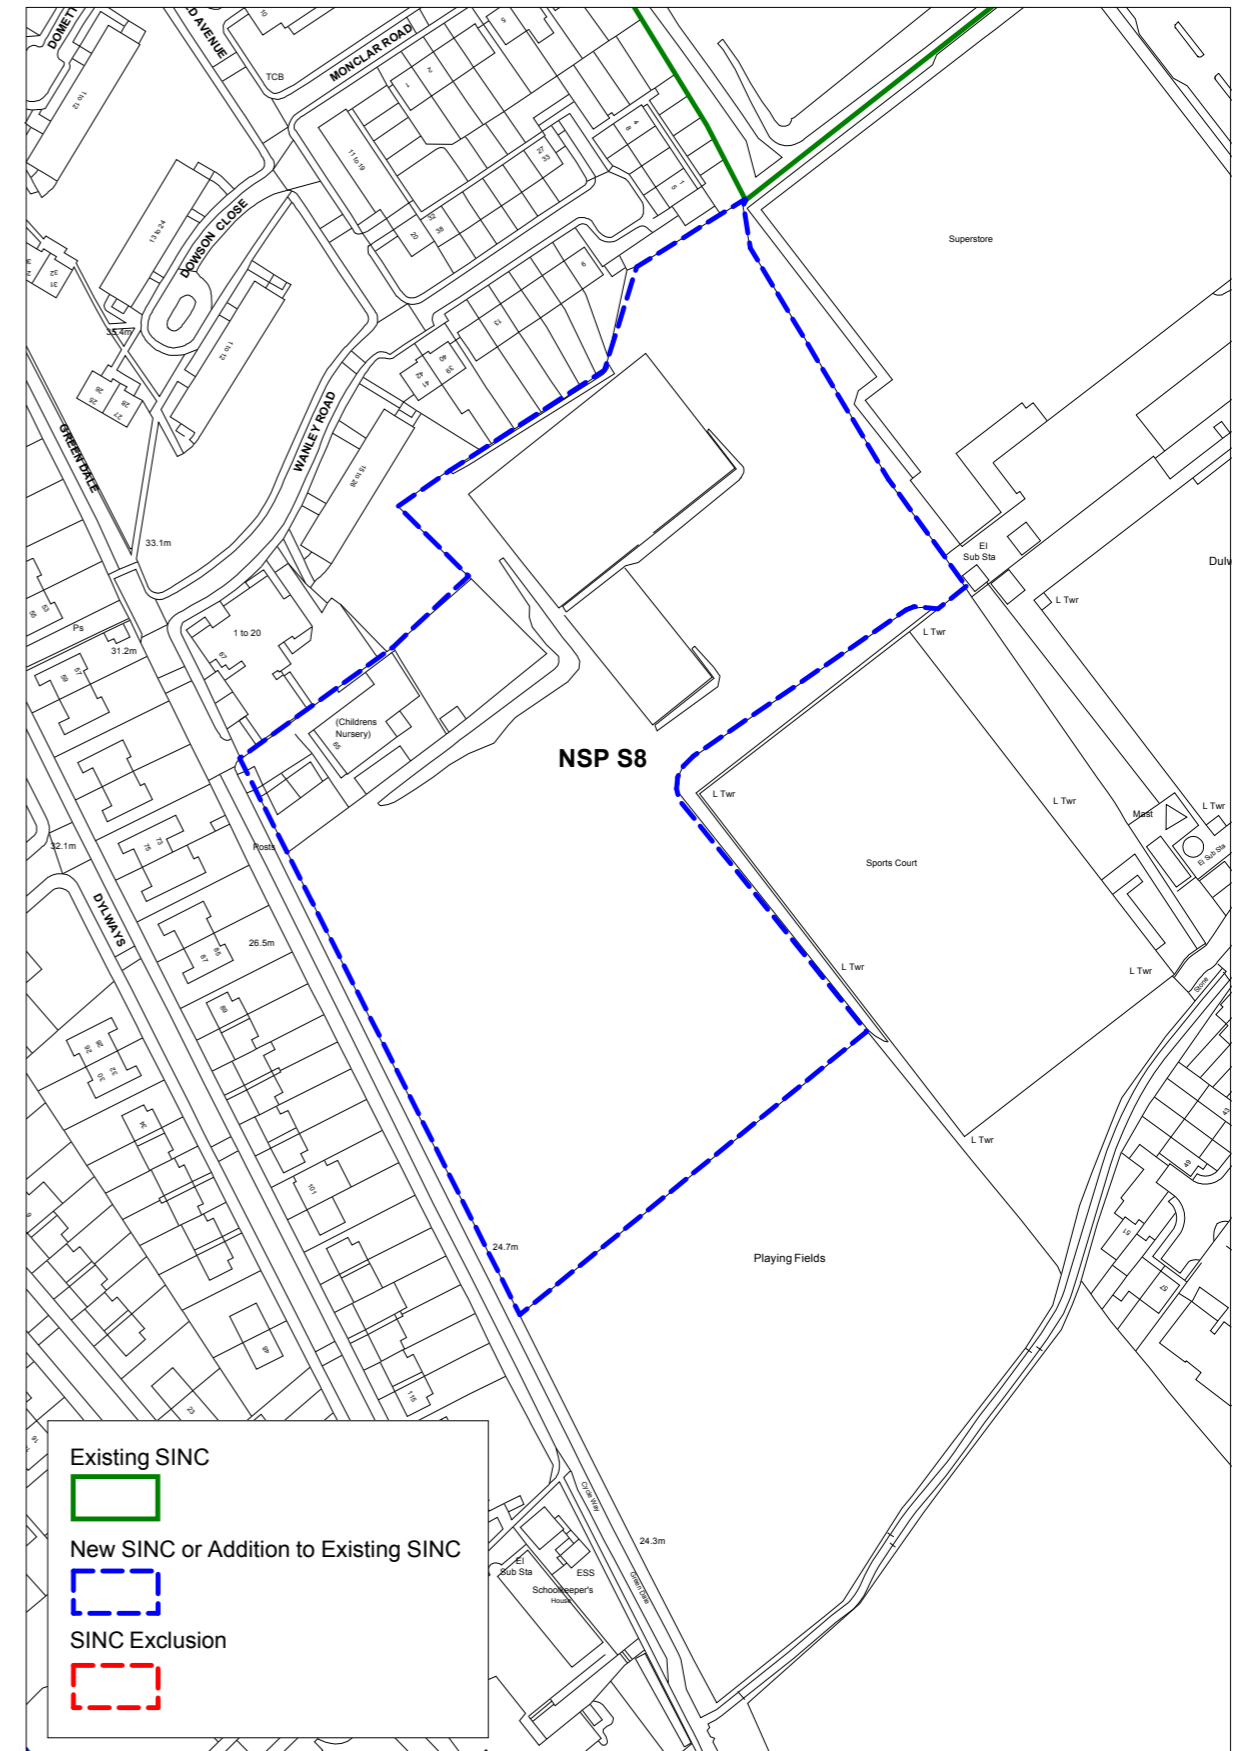

2. Schedule of additions to existing SINCS

Schedule of additions to existing SINCS

| NSP ref | Name | Proposed Grade |
|----------|---|----------------|
| NSP SA1 | Southwark Park | Borough |
| NSP SA2 | Dog Kennel Hill Wood | Borough |
| NSP SA3 | Water Works and Aquarius Golf Course | Borough |
| NSP SA4 | Geraldine Mary Harmsworth Park | Local |
| NSP SA5 | Albion Channel | Borough |
| NSP SA6 | Burgess Park | Borough |
| NSP SA7 | North Russia Dock Woodland between Salter Road and Beatson Walk | Borough |
| NSP SA8 | James Allens Girls School Playing Fields | Borough |
| NSP SA9 | Surrey Water | Borough |
| NSP SA10 | Grove Park Cuttings and Peckham Rye to East Dulwich | Borough |
| NSP SA11 | Greenland Dock & St George's Wharf | Borough |
| NSP SA12 | 'The Spinney' and land adjacent to the junction of Farquhar Road and Bowley Lane. | Borough |

3. Schedule of exclusions to existing SINCS

Schedule of exclusions to existing SINCS

| NSP ref | Name | Proposed action |
|----------------|---|------------------------|
| NSP SE1 | Russia Dock Woodland & Stave Hill Nature Park | Exclusion |
| NSP SE2 | North Russia Dock Woodland between Salter Road and Beatson Walk | Exclusion |
| NSP SE3 | James Allens Girls School Playing Fields | Exclusion |

4. New Borough grade SINC maps

NSP S1: Lettsom Gardens and Grove Park allotments

Grade: Borough

NSP S7: Gypsy Hill Railway Cutting

Grade: Borough

NSP S8: Greendale Playing Field

Grade: Borough

NSP S16: Nairne Grove Nature Garden