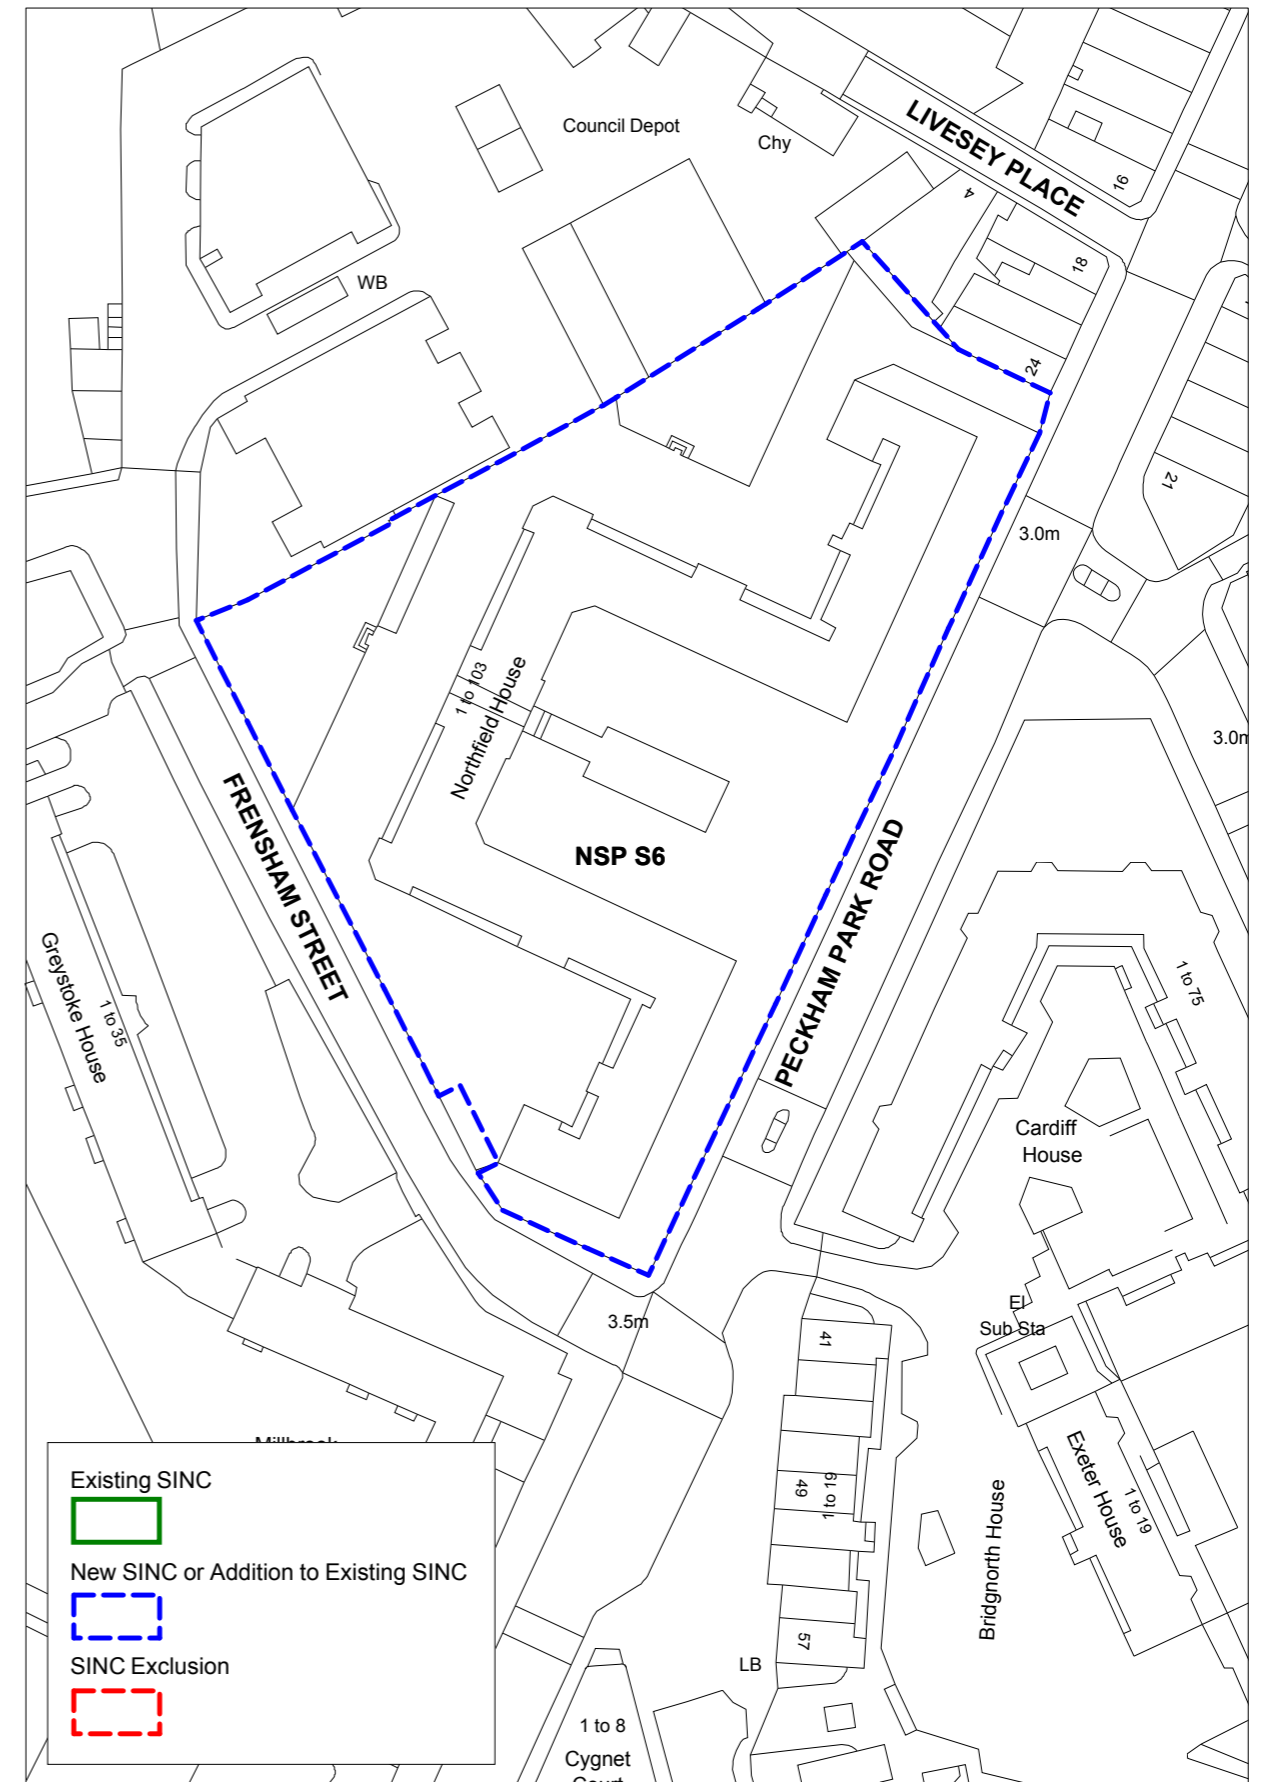

NSP S6: Northfield House Community Garden

Grade: Local