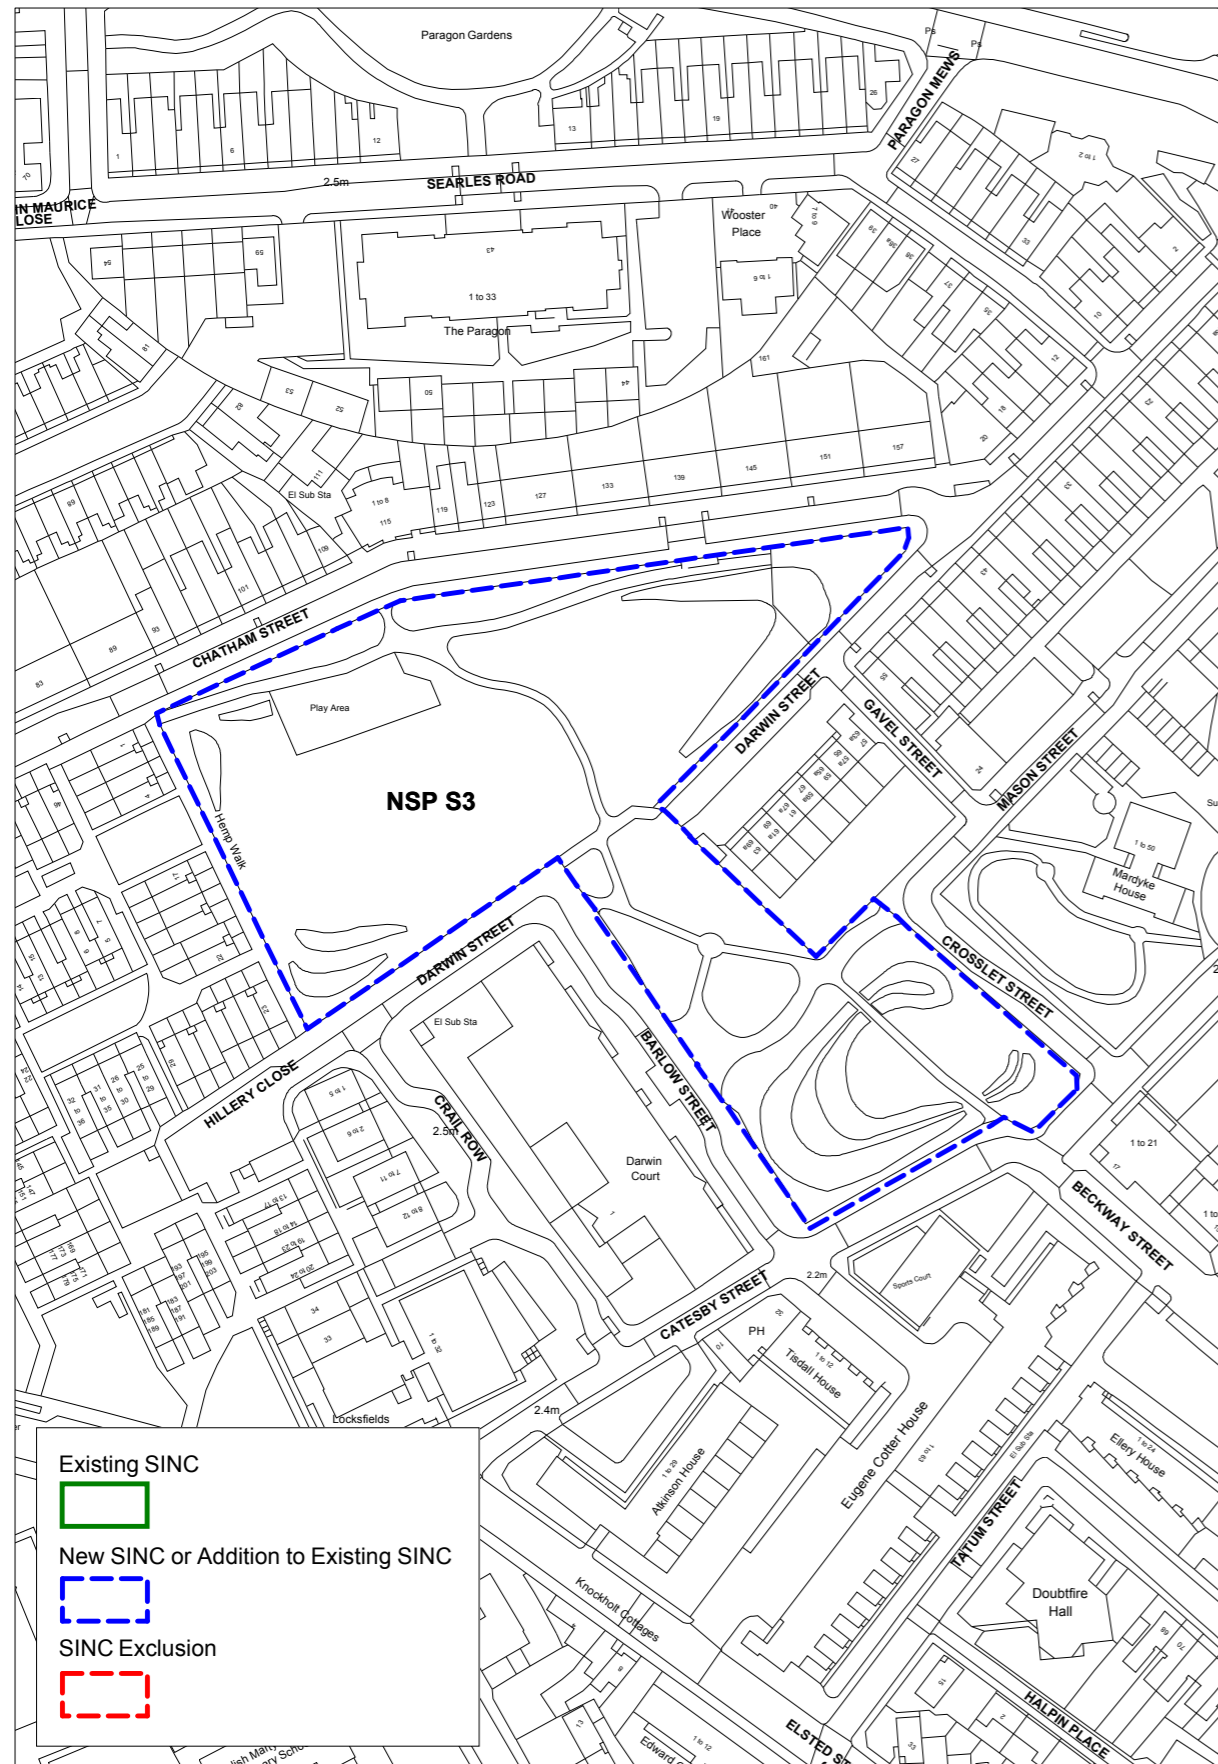

2. Schedule of additions to existing SINCS

Schedule of additions to existing SINCS

| NSP ref | Name | Proposed Grade |
|----------|---|----------------|
| NSP SA1 | Southwark Park | Borough |
| NSP SA2 | Dog Kennel Hill Wood | Borough |
| NSP SA3 | Water Works and Aquarius Golf Course | Borough |
| NSP SA4 | Geraldine Mary Harmsworth Park | Local |
| NSP SA5 | Albion Channel | Borough |
| NSP SA6 | Burgess Park | Borough |
| NSP SA7 | North Russia Dock Woodland between Salter Road and Beatson Walk | Borough |
| NSP SA8 | James Allens Girls School Playing Fields | Borough |
| NSP SA9 | Surrey Water | Borough |
| NSP SA10 | Grove Park Cuttings and Peckham Rye to East Dulwich | Borough |
| NSP SA11 | Greenland Dock & St George's Wharf | Borough |
| NSP SA12 | 'The Spinney' and land adjacent to the junction of Farquhar Road and Bowley Lane. | Borough |

3. Schedule of exclusions to existing SINCS

Schedule of exclusions to existing SINCS

| NSP ref | Name | Proposed action |
|----------------|---|------------------------|
| NSP SE1 | Russia Dock Woodland & Stave Hill Nature Park | Exclusion |
| NSP SE2 | North Russia Dock Woodland between Salter Road and Beatson Walk | Exclusion |
| NSP SE3 | James Allens Girls School Playing Fields | Exclusion |

4. New Borough grade SINC maps

NSP S1: Lettsom Gardens and Grove Park allotments

Grade: Borough

NSP S7: Gypsy Hill Railway Cutting

Grade: Borough

NSP S8: Greendale Playing Field

Grade: Borough

NSP S16: Nairne Grove Nature Garden

Grade: Borough

NSP S18: Galleywall Road Nature Garden

Grade: Borough

5. New Local grade SINC maps

NSP S2: Cossall Park

Grade: Local

NSP S3: Salisbury Row Park

Grade: Local