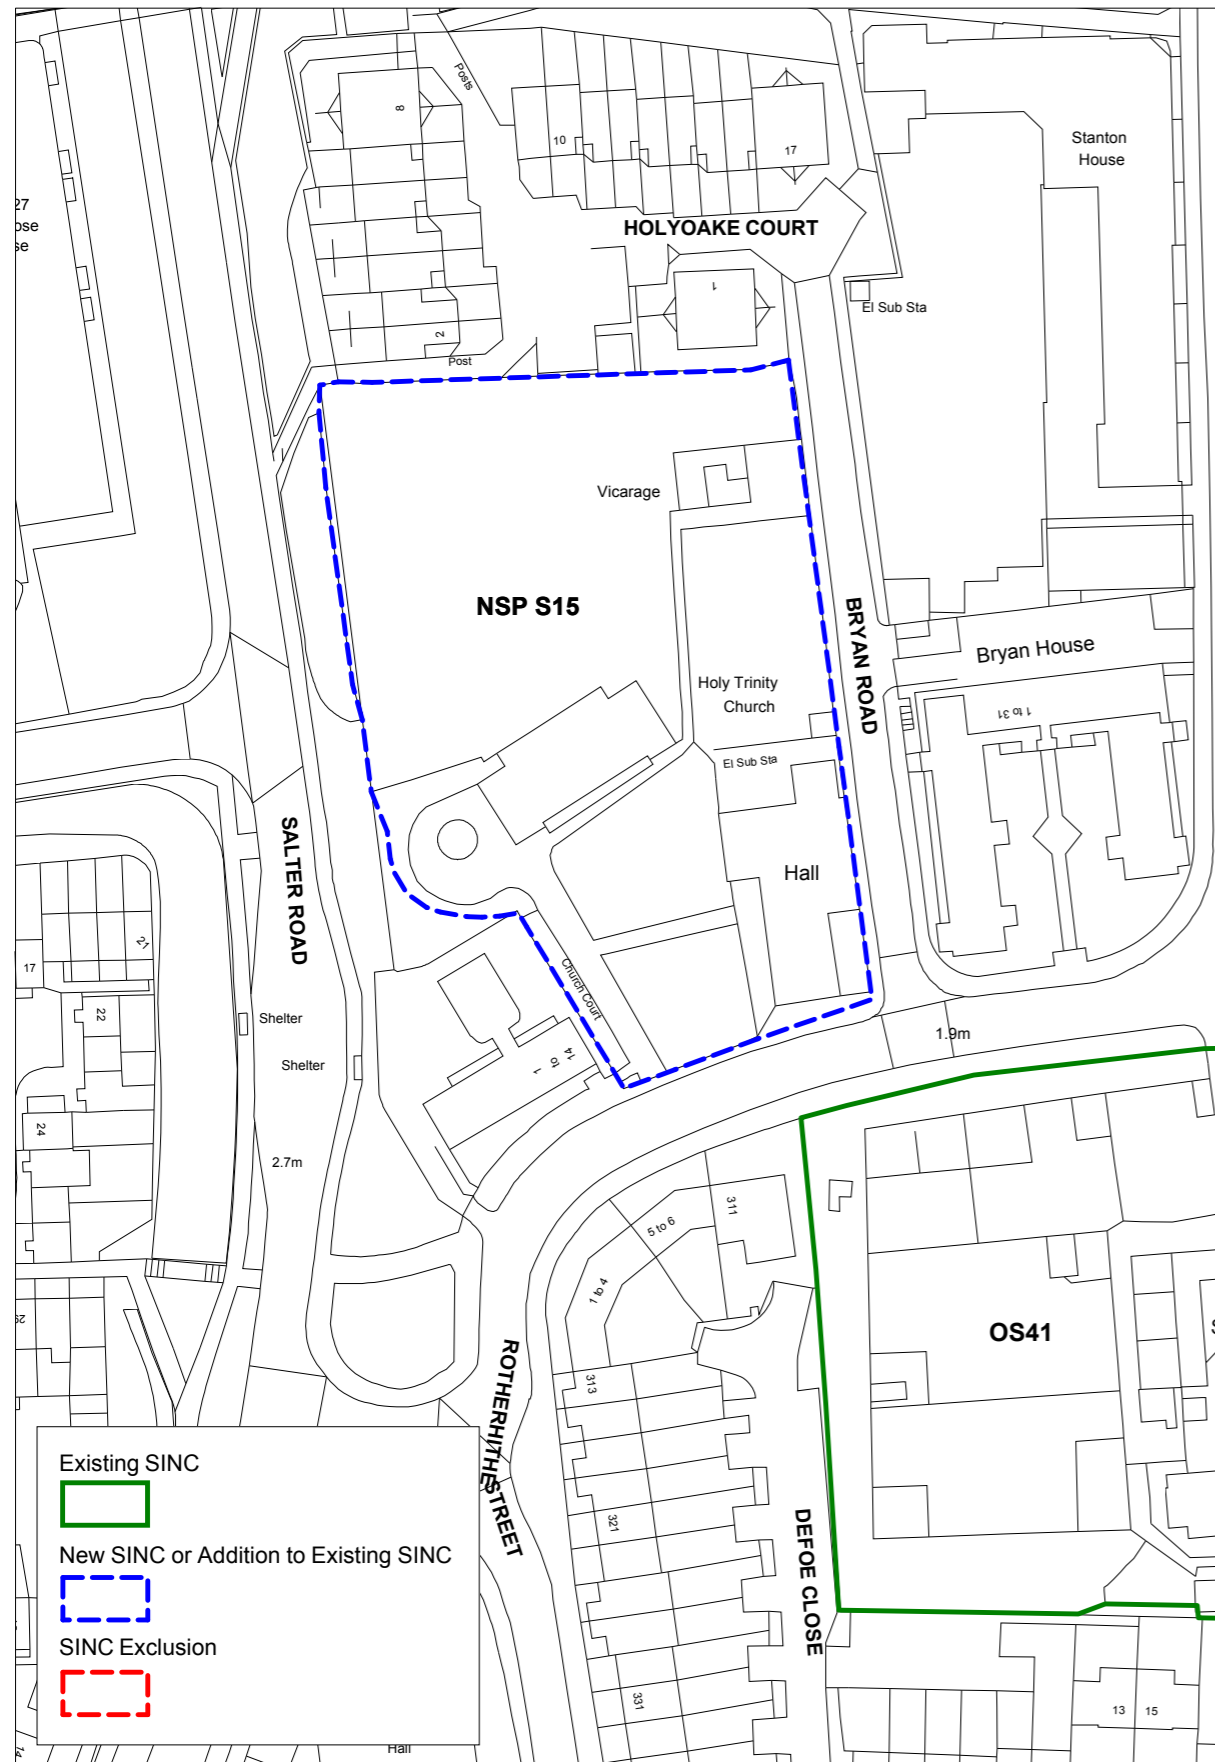

NSP S15: Holy Trinity Churchyard

Grade: Local