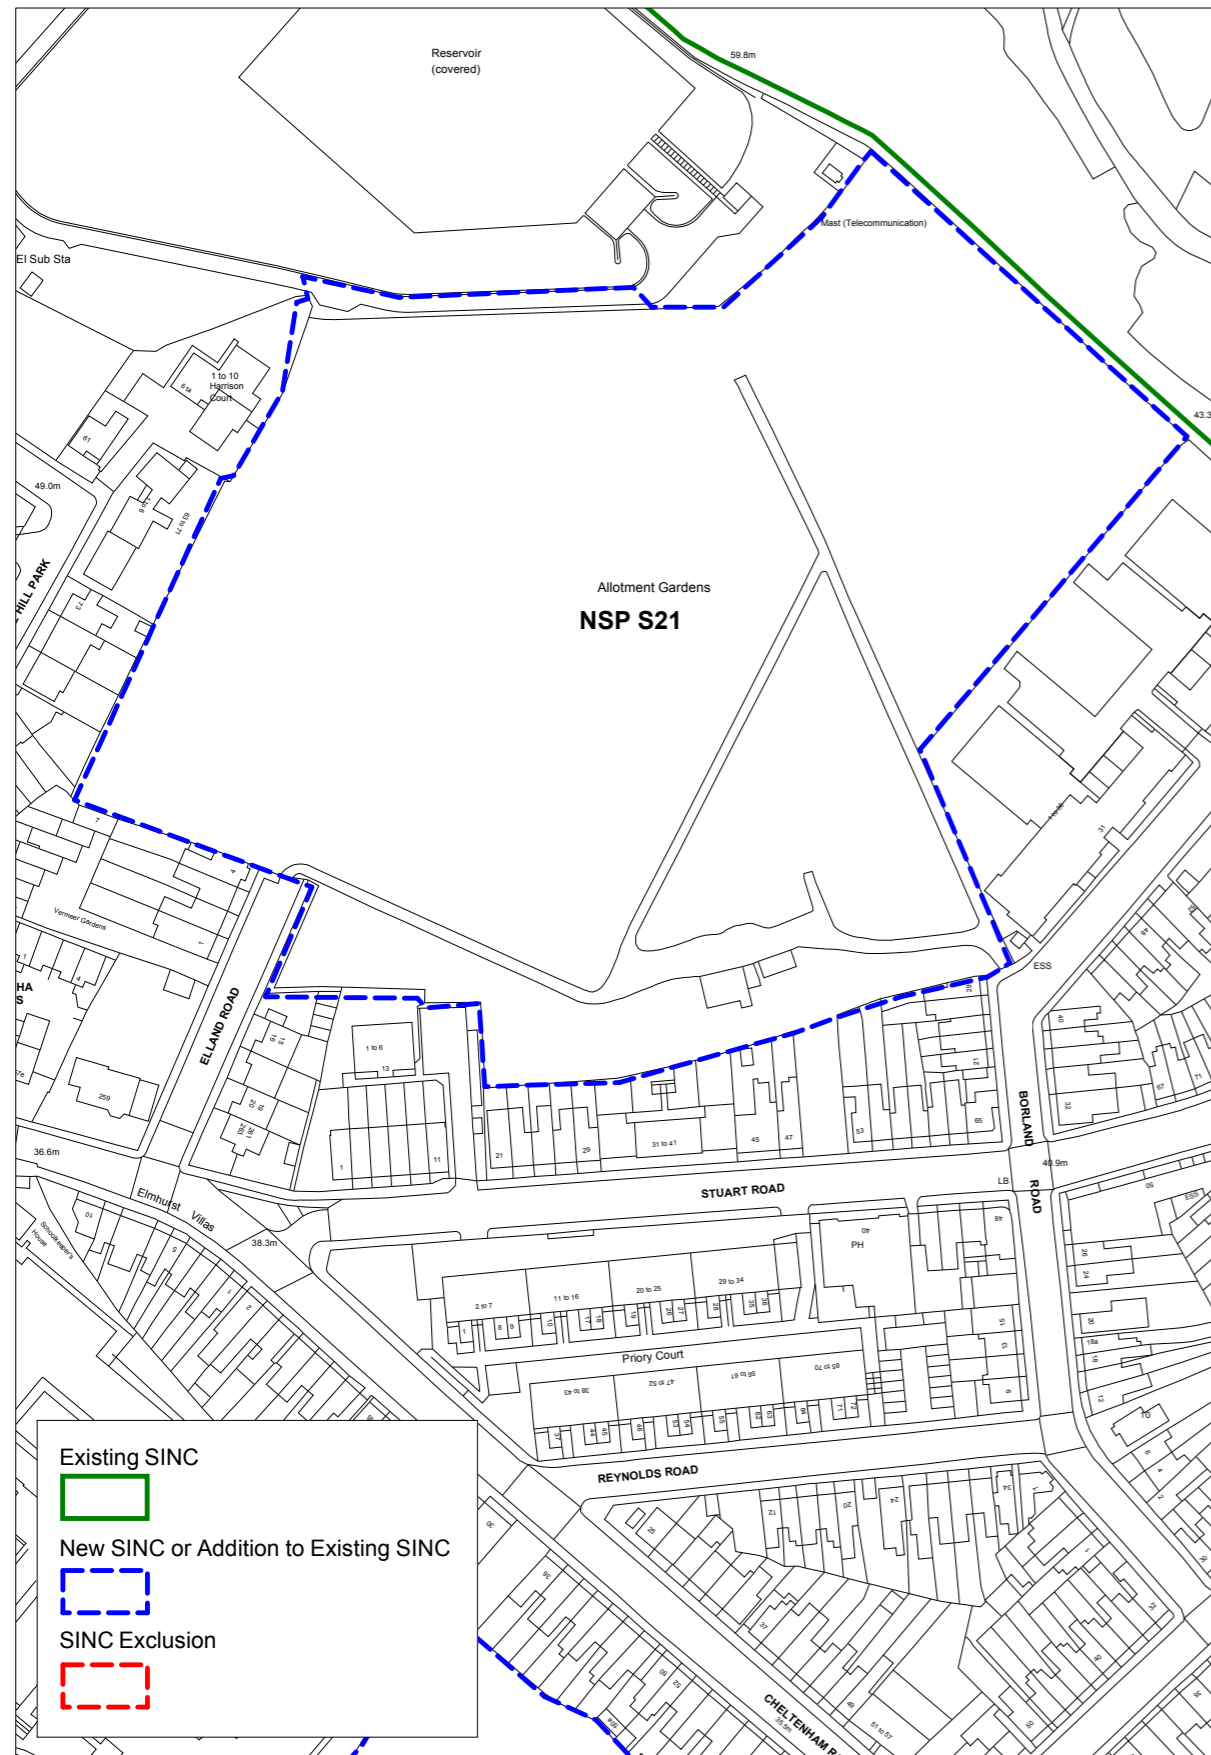

2. Schedule of additions to existing SINCS

Schedule of additions to existing SINCS

| NSP ref | Name | Proposed Grade |
|----------|---|----------------|
| NSP SA1 | Southwark Park | Borough |
| NSP SA2 | Dog Kennel Hill Wood | Borough |
| NSP SA3 | Water Works and Aquarius Golf Course | Borough |
| NSP SA4 | Geraldine Mary Harmsworth Park | Local |
| NSP SA5 | Albion Channel | Borough |
| NSP SA6 | Burgess Park | Borough |
| NSP SA7 | North Russia Dock Woodland between Salter Road and Beatson Walk | Borough |
| NSP SA8 | James Allens Girls School Playing Fields | Borough |
| NSP SA9 | Surrey Water | Borough |
| NSP SA10 | Grove Park Cuttings and Peckham Rye to East Dulwich | Borough |
| NSP SA11 | Greenland Dock & St George's Wharf | Borough |
| NSP SA12 | 'The Spinney' and land adjacent to the junction of Farquhar Road and Bowley Lane. | Borough |

3. Schedule of exclusions to existing SINCS

Schedule of exclusions to existing SINCS

| NSP ref | Name | Proposed action |
|----------------|---|------------------------|
| NSP SE1 | Russia Dock Woodland & Stave Hill Nature Park | Exclusion |
| NSP SE2 | North Russia Dock Woodland between Salter Road and Beatson Walk | Exclusion |
| NSP SE3 | James Allens Girls School Playing Fields | Exclusion |

NSP S20: Grange Road allotments (north and south)

Grade: Local

NSP S21: Nunhead Allotments

Grade: Local

6. Amendments to existing SINC maps: Additions

NSP SA1: Southwark Park

Grade: Borough

NSP SA2: Dog Kennel Hill Wood

Grade: Borough

NSP SA7: North Russia Dock Woodland between Salter Road and Beatson Walk

Grade: Borough

NSP SA8: James Allens Girls School Playing Fields

Grade: Borough

NSP SA9: Surrey Water

Grade: Borough

NSP SA10: Grove Park Cuttings and Peckham Rye to East Dulwich