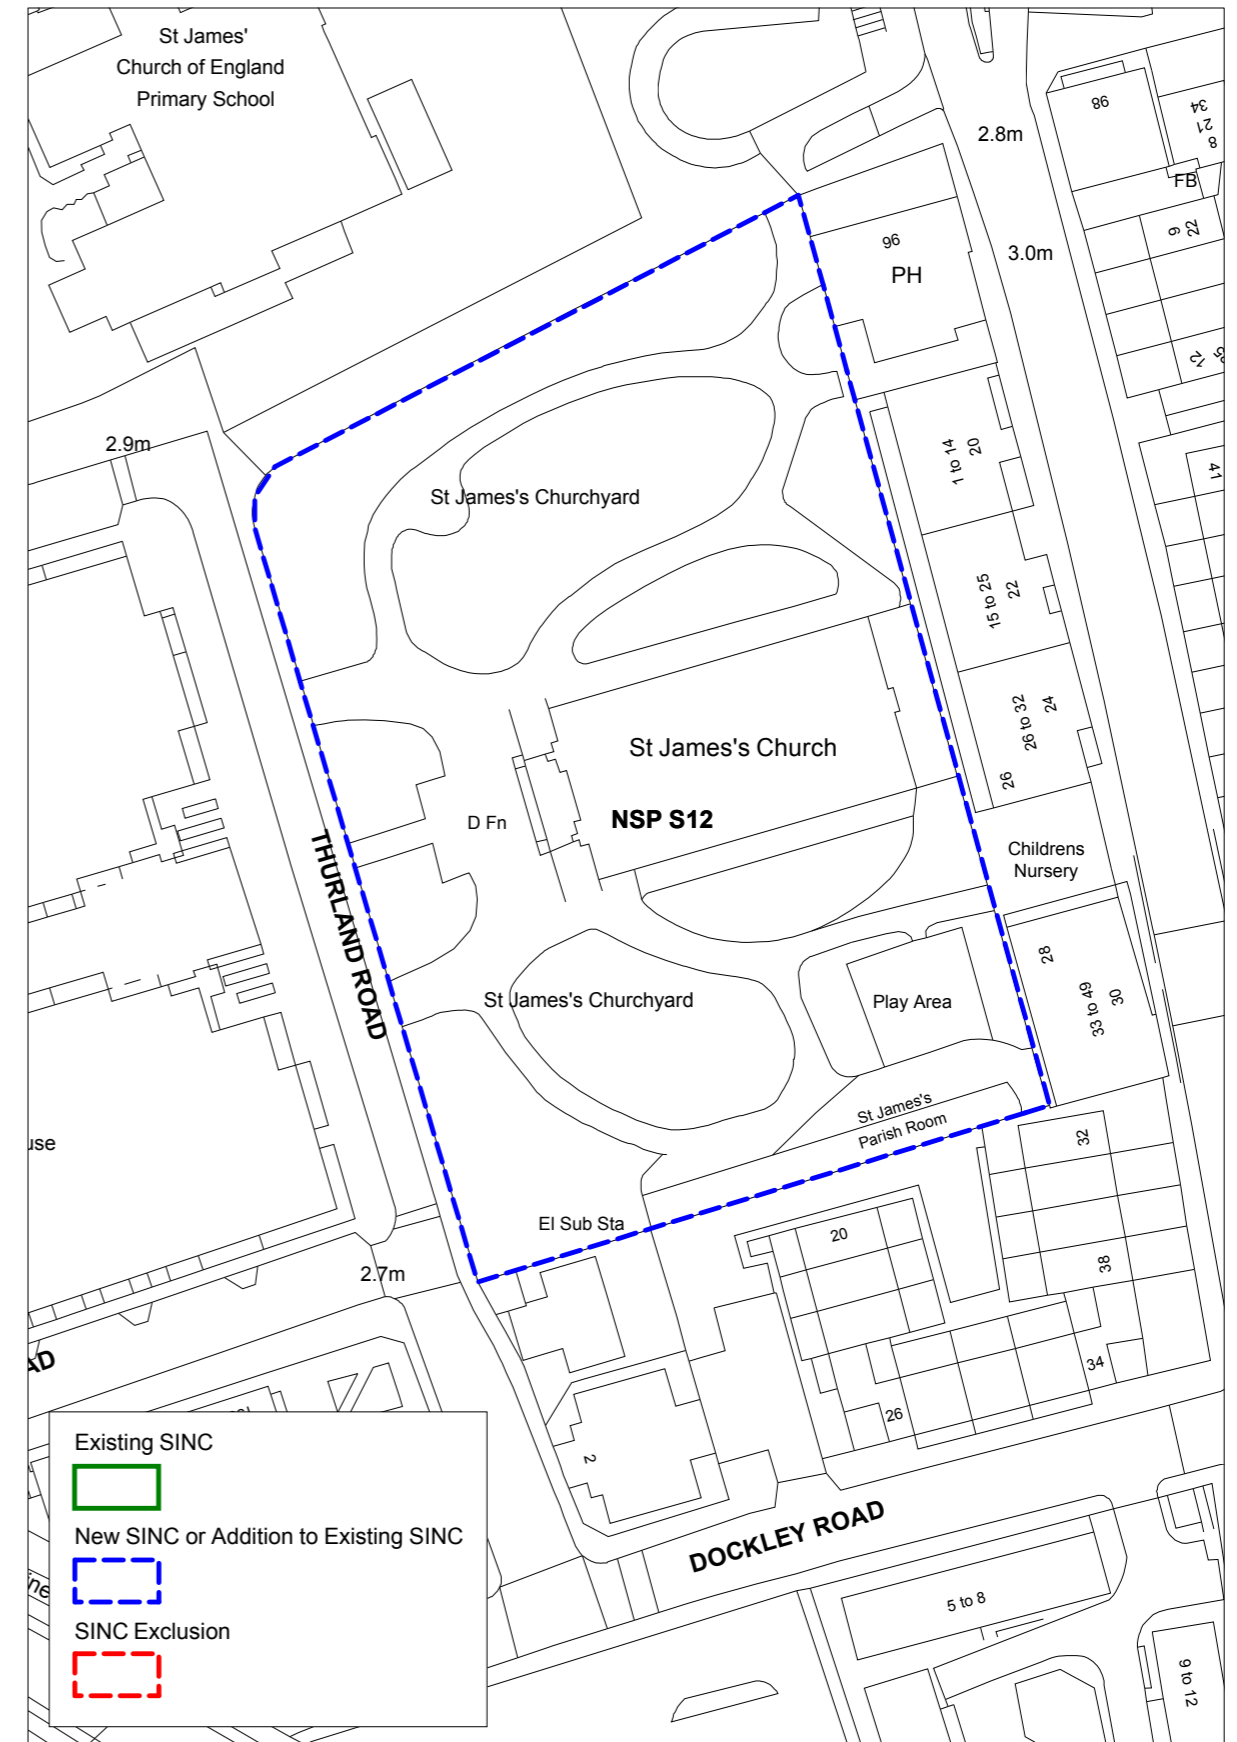

NSP S12: St James Churchyard

Grade: Local