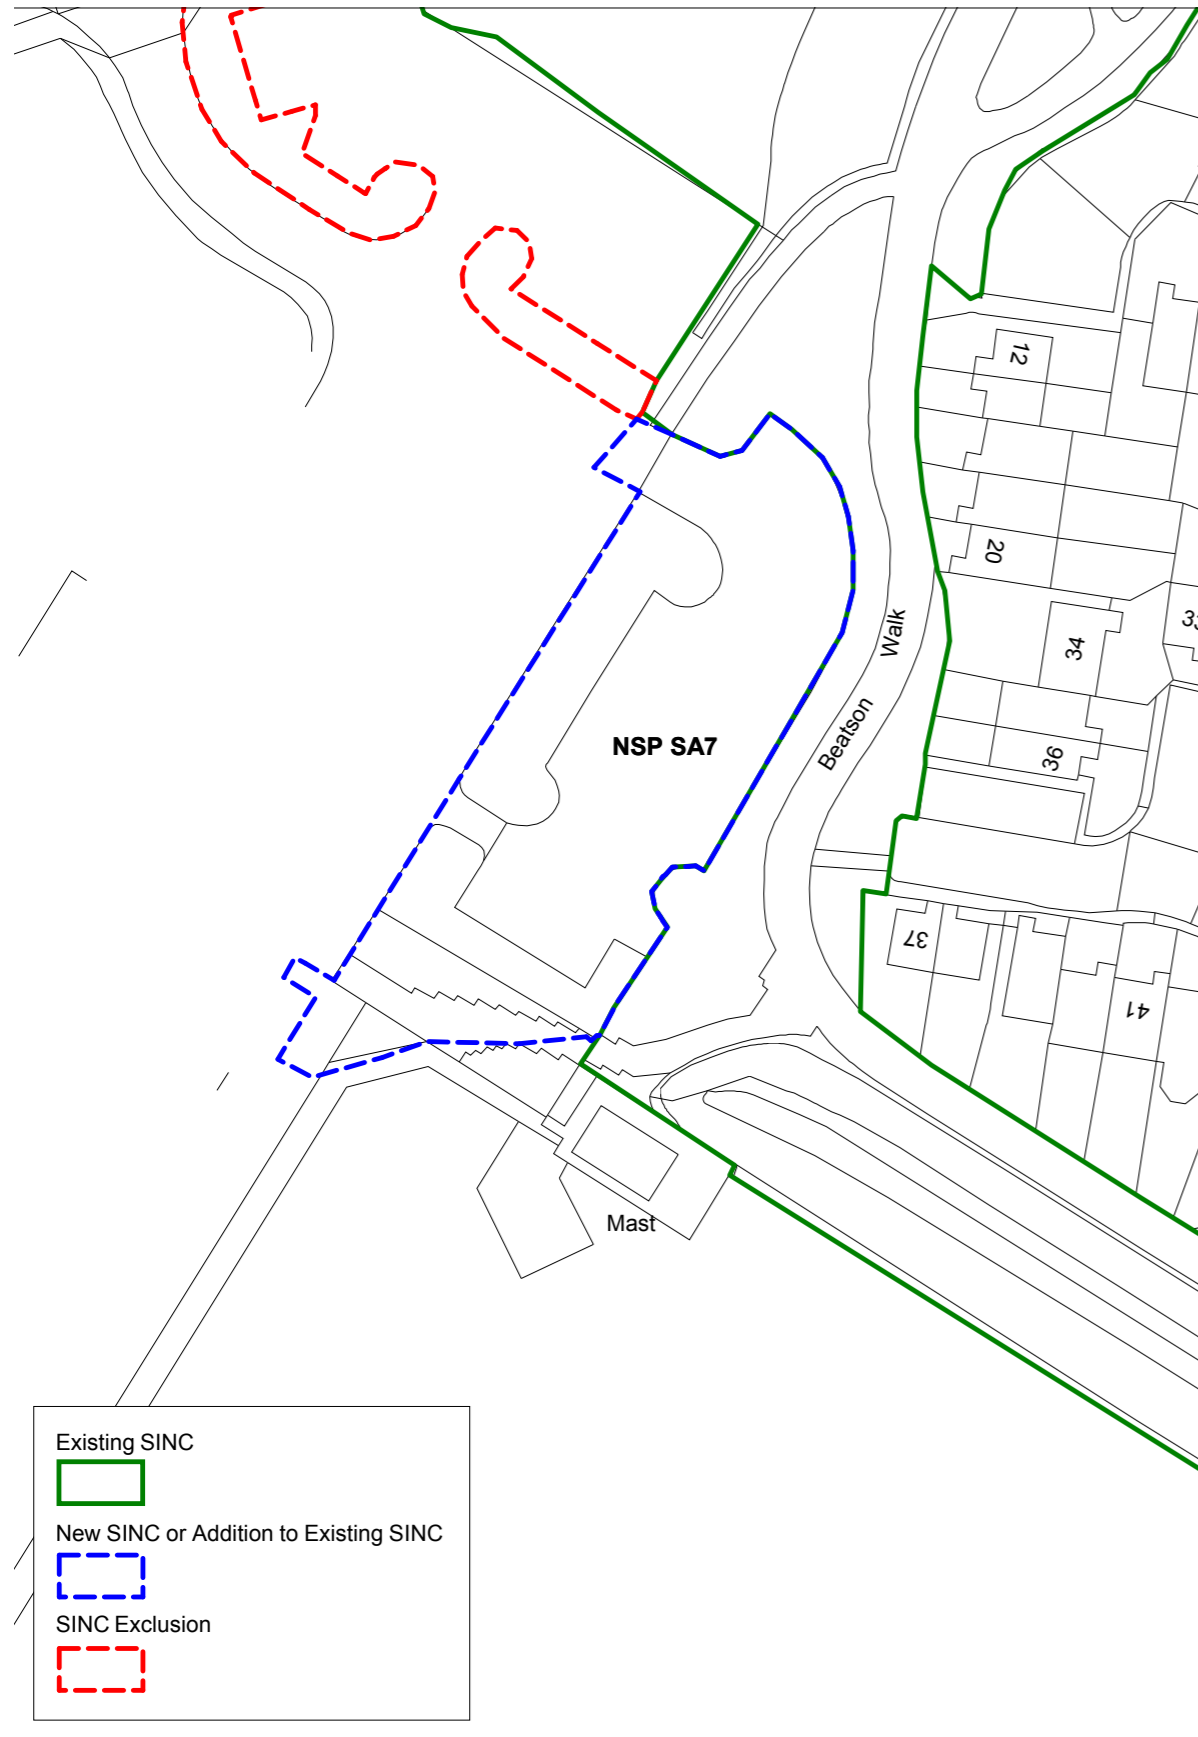

2. Schedule of additions to existing SINCS

Schedule of additions to existing SINCS

| NSP ref | Name | Proposed Grade |
|----------|---|----------------|
| NSP SA1 | Southwark Park | Borough |
| NSP SA2 | Dog Kennel Hill Wood | Borough |
| NSP SA3 | Water Works and Aquarius Golf Course | Borough |
| NSP SA4 | Geraldine Mary Harmsworth Park | Local |
| NSP SA5 | Albion Channel | Borough |
| NSP SA6 | Burgess Park | Borough |
| NSP SA7 | North Russia Dock Woodland between Salter Road and Beatson Walk | Borough |
| NSP SA8 | James Allens Girls School Playing Fields | Borough |
| NSP SA9 | Surrey Water | Borough |
| NSP SA10 | Grove Park Cuttings and Peckham Rye to East Dulwich | Borough |
| NSP SA11 | Greenland Dock & St George's Wharf | Borough |
| NSP SA12 | 'The Spinney' and land adjacent to the junction of Farquhar Road and Bowley Lane. | Borough |

3. Schedule of exclusions to existing SINCS

Schedule of exclusions to existing SINCS

| NSP ref | Name | Proposed action |
|----------------|---|------------------------|
| NSP SE1 | Russia Dock Woodland & Stave Hill Nature Park | Exclusion |
| NSP SE2 | North Russia Dock Woodland between Salter Road and Beatson Walk | Exclusion |
| NSP SE3 | James Allens Girls School Playing Fields | Exclusion |

Grade: Borough

NSP SA7: North Russia Dock Woodland between Salter Road and Beatson Walk

Grade: Borough

NSP SA8: James Allens Girls School Playing Fields

Grade: Borough

NSP SA9: Surrey Water

Grade: Borough

NSP SA10: Grove Park Cuttings and Peckham Rye to East Dulwich

NSP SE1: Russia Dock Woodland & Stave Hill Nature Park

NSP SE2: North Russia Dock Woodland between Salter Road and Beatson Walk

NSP SE3: James Allens Girls School Playing Fields