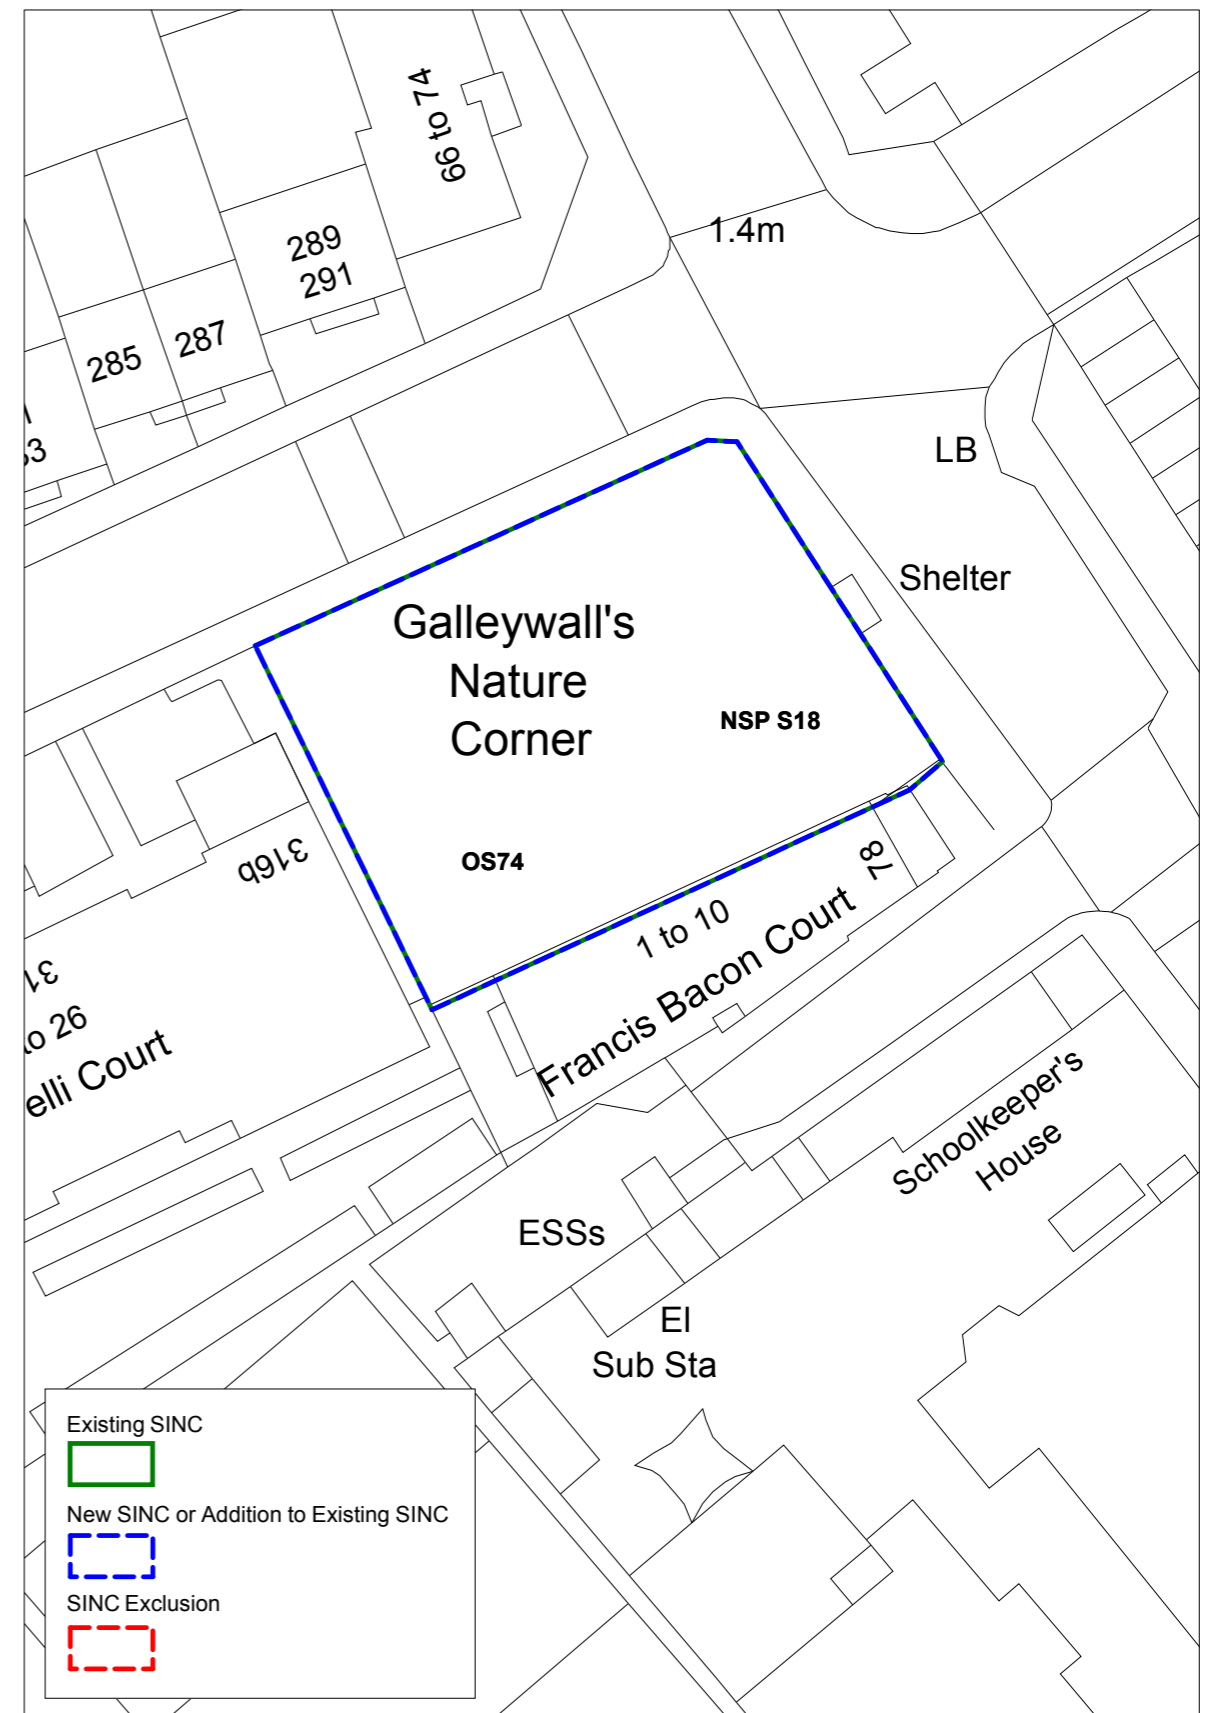

2. Schedule of additions to existing SINCS

Schedule of additions to existing SINCS

| NSP ref | Name | Proposed Grade |
|----------|---|----------------|
| NSP SA1 | Southwark Park | Borough |
| NSP SA2 | Dog Kennel Hill Wood | Borough |
| NSP SA3 | Water Works and Aquarius Golf Course | Borough |
| NSP SA4 | Geraldine Mary Harmsworth Park | Local |
| NSP SA5 | Albion Channel | Borough |
| NSP SA6 | Burgess Park | Borough |
| NSP SA7 | North Russia Dock Woodland between Salter Road and Beatson Walk | Borough |
| NSP SA8 | James Allens Girls School Playing Fields | Borough |
| NSP SA9 | Surrey Water | Borough |
| NSP SA10 | Grove Park Cuttings and Peckham Rye to East Dulwich | Borough |
| NSP SA11 | Greenland Dock & St George's Wharf | Borough |
| NSP SA12 | 'The Spinney' and land adjacent to the junction of Farquhar Road and Bowley Lane. | Borough |

3. Schedule of exclusions to existing SINCS

Schedule of exclusions to existing SINCS

| NSP ref | Name | Proposed action |
|----------------|---|------------------------|
| NSP SE1 | Russia Dock Woodland & Stave Hill Nature Park | Exclusion |
| NSP SE2 | North Russia Dock Woodland between Salter Road and Beatson Walk | Exclusion |
| NSP SE3 | James Allens Girls School Playing Fields | Exclusion |

4. New Borough grade SINC maps

NSP S1: Lettsom Gardens and Grove Park allotments

Grade: Borough

NSP S7: Gypsy Hill Railway Cutting

Grade: Borough

NSP S8: Greendale Playing Field

Grade: Borough

NSP S16: Nairne Grove Nature Garden

Grade: Borough

NSP S18: Galleywall Road Nature Garden

Grade: Borough

5. New Local grade SINC maps

NSP S2: Cossall Park

Grade: Local

NSP S3: Salisbury Row Park

Grade: Local