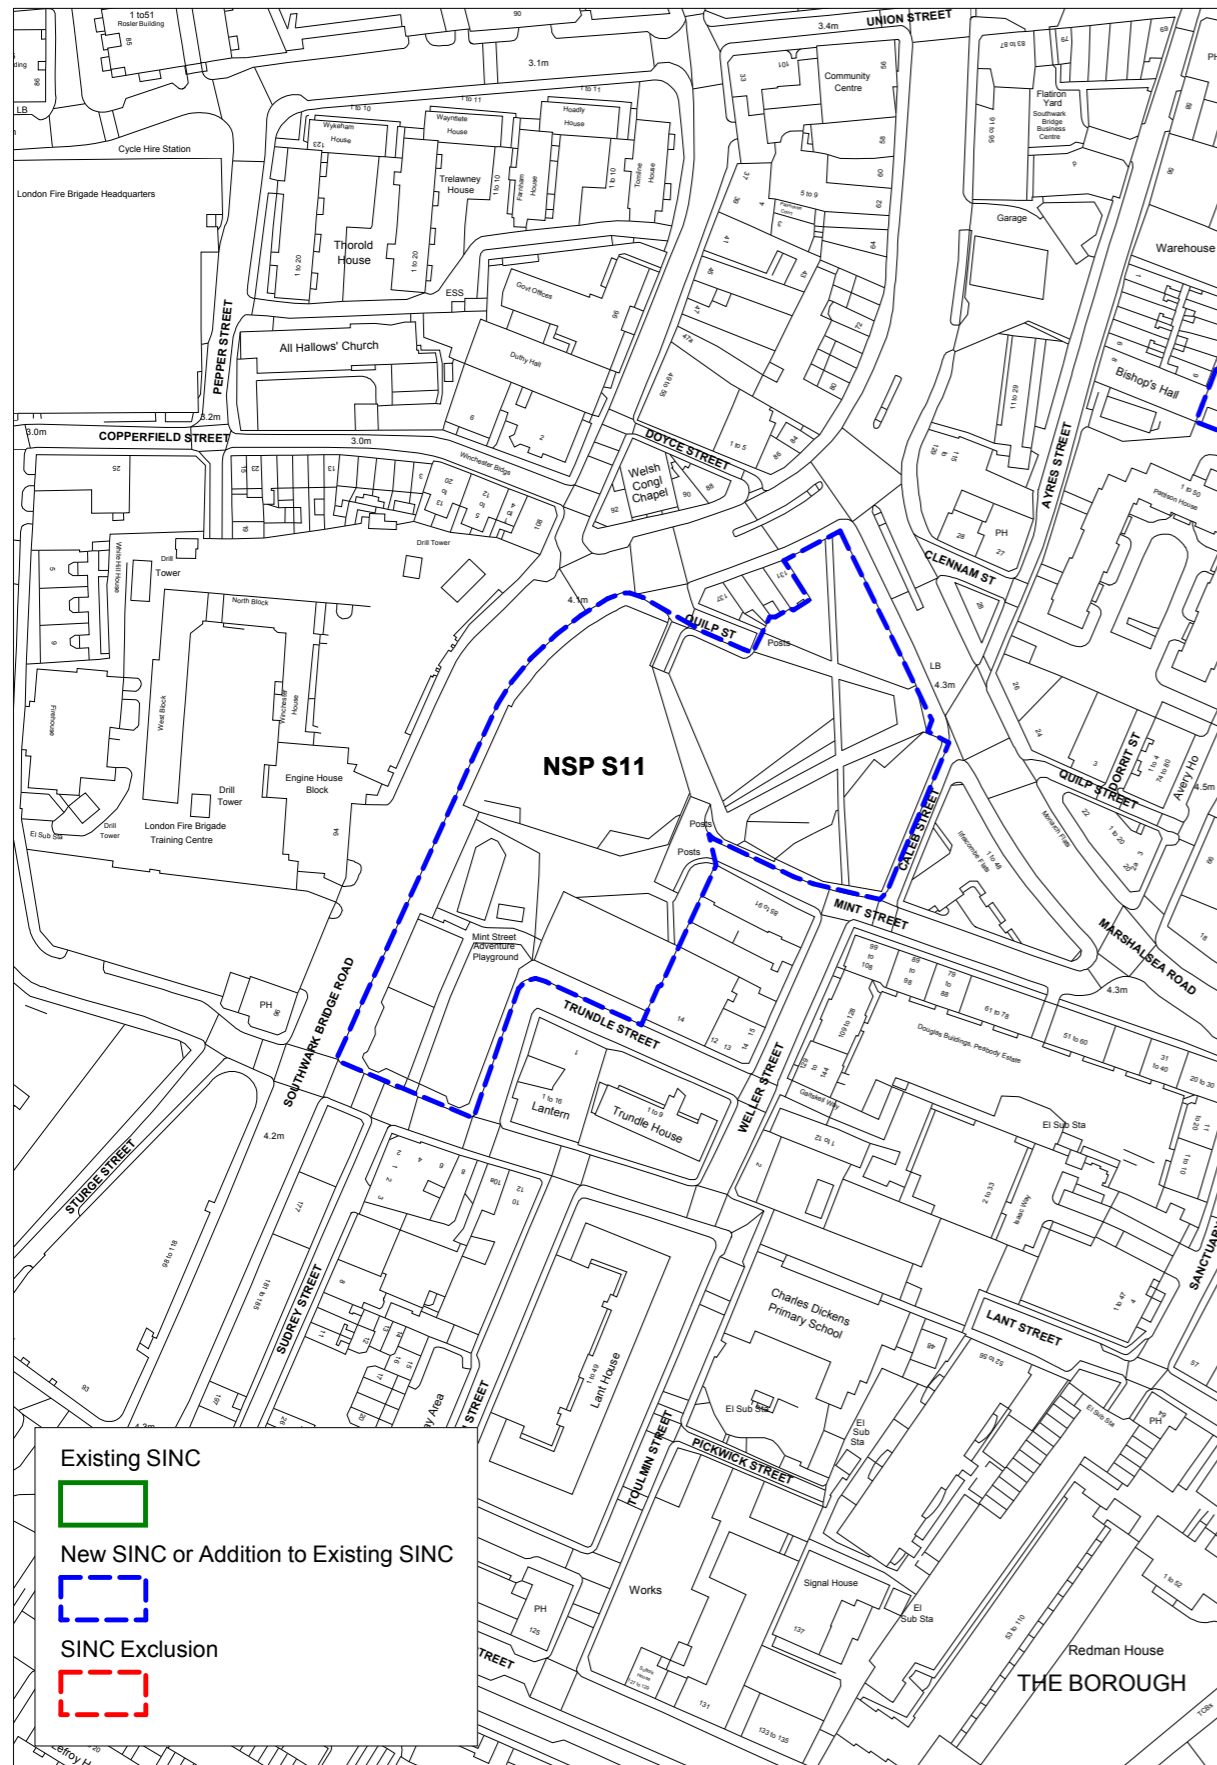

NSP S11: Mint Street Park

Grade: Local