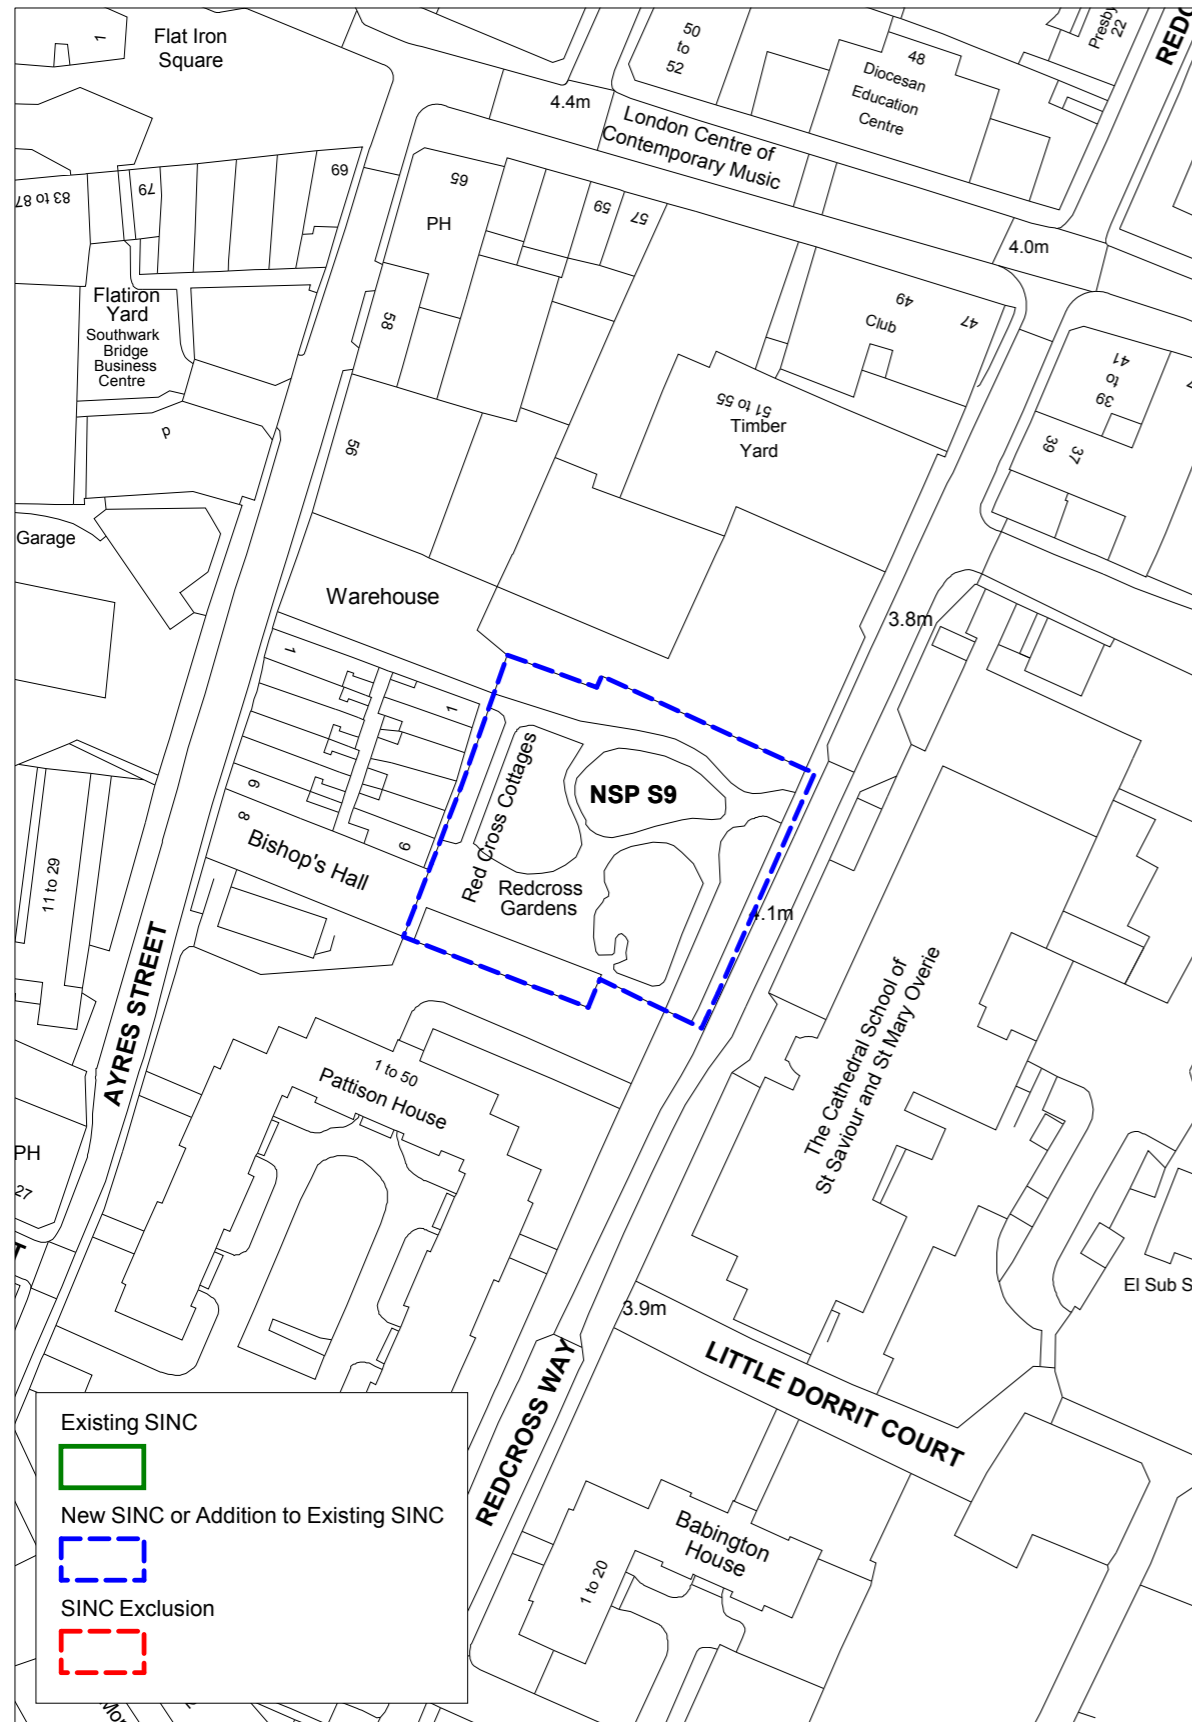

NSP S9: Redcross Gardens

Grade: Local