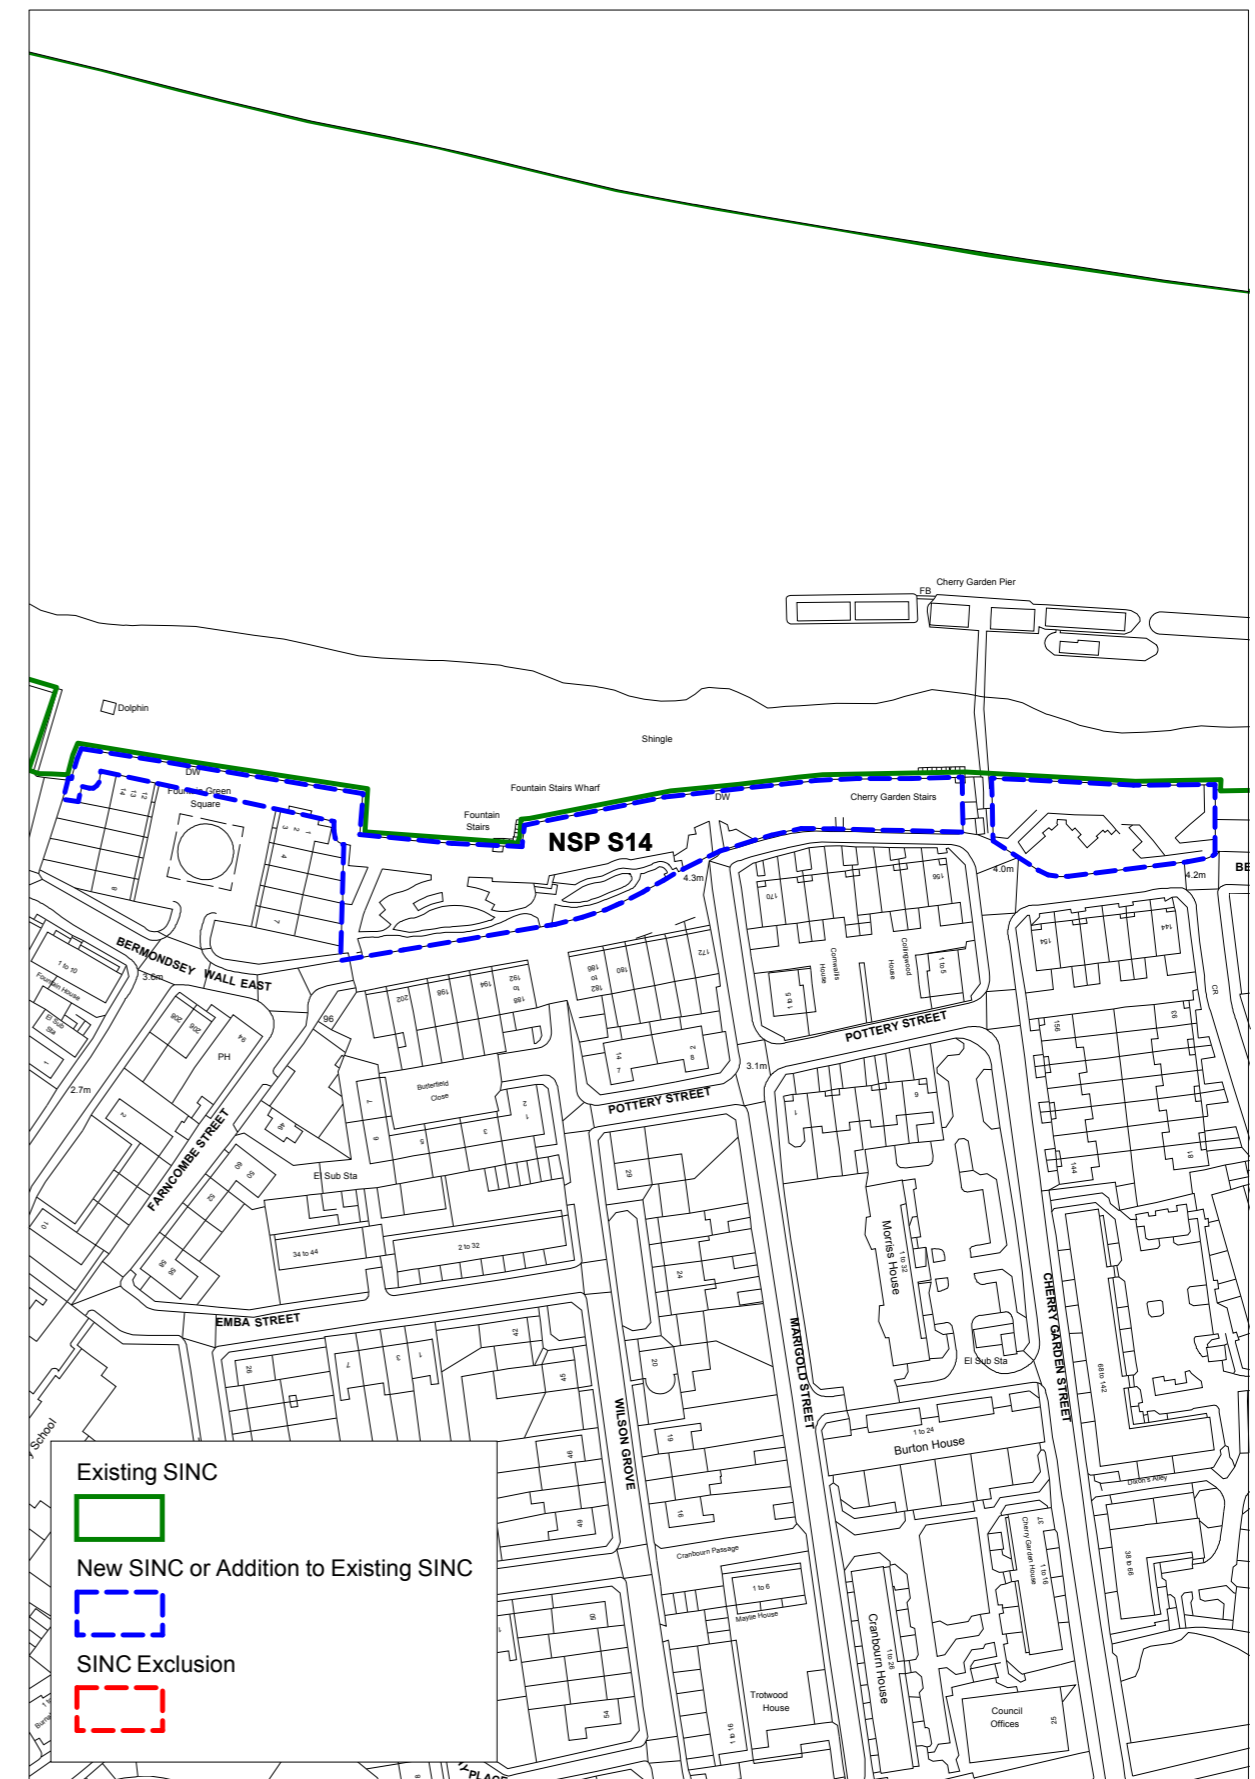

NSP S14: Cherry Gardens

Grade: Local