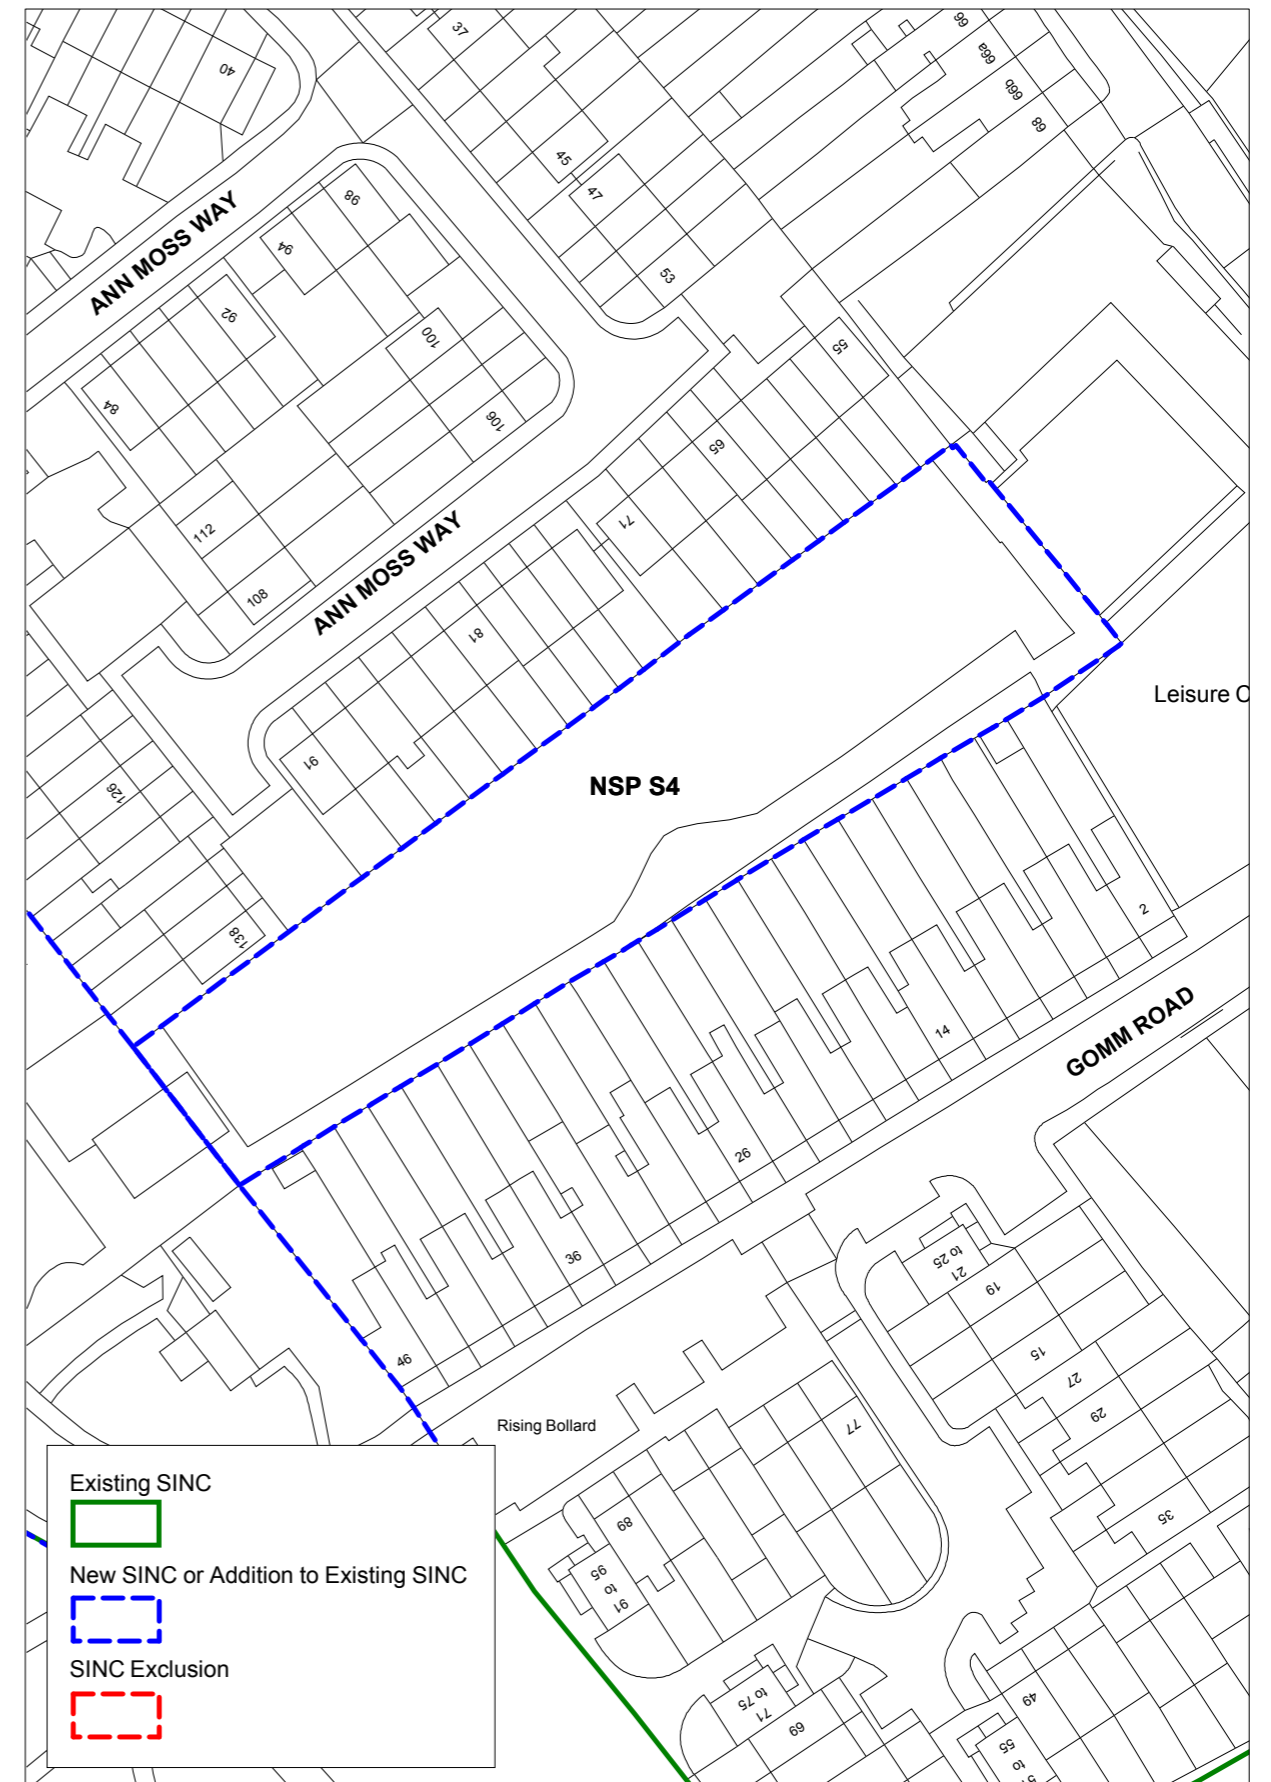

NSP S4: Old Nursery

Grade: Local