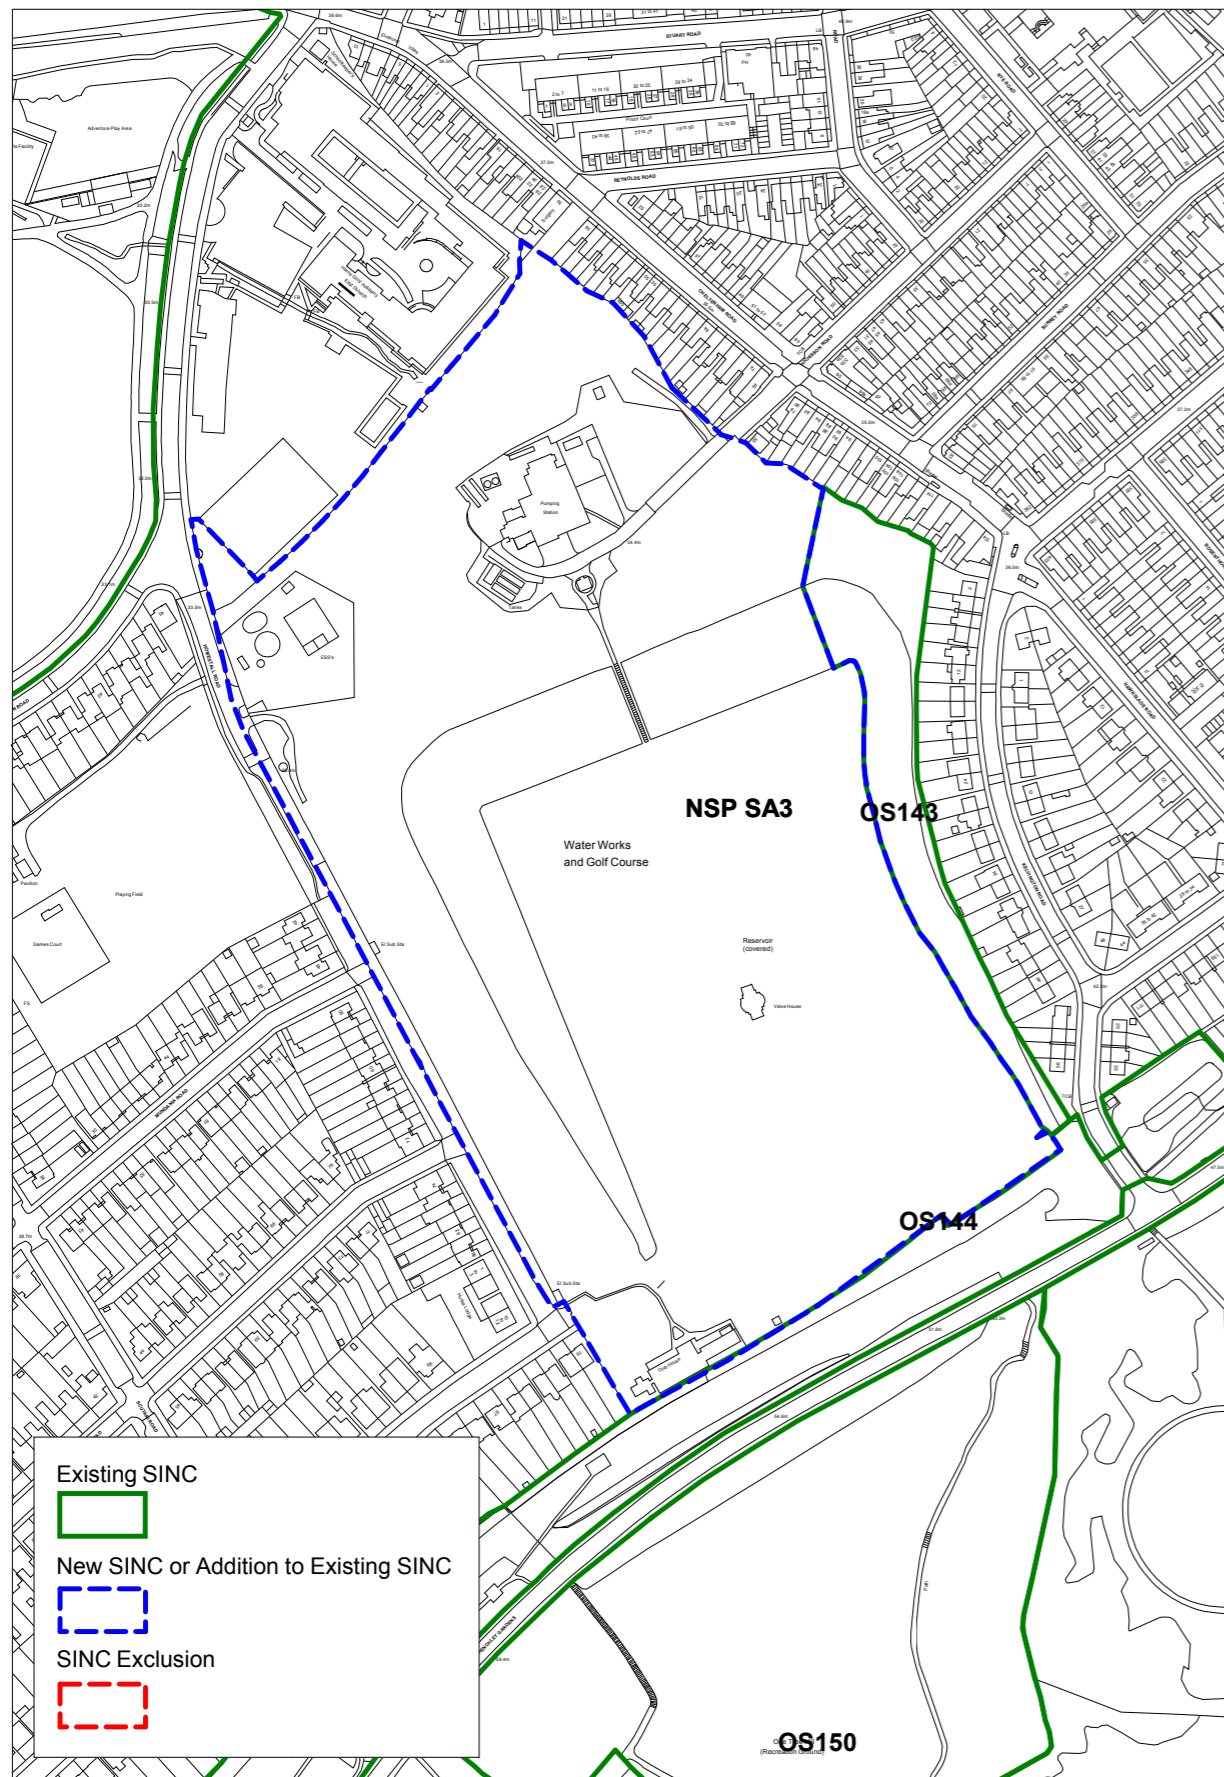

NSP SA3: Water Works and Aquarius Golf Course

Grade: Borough