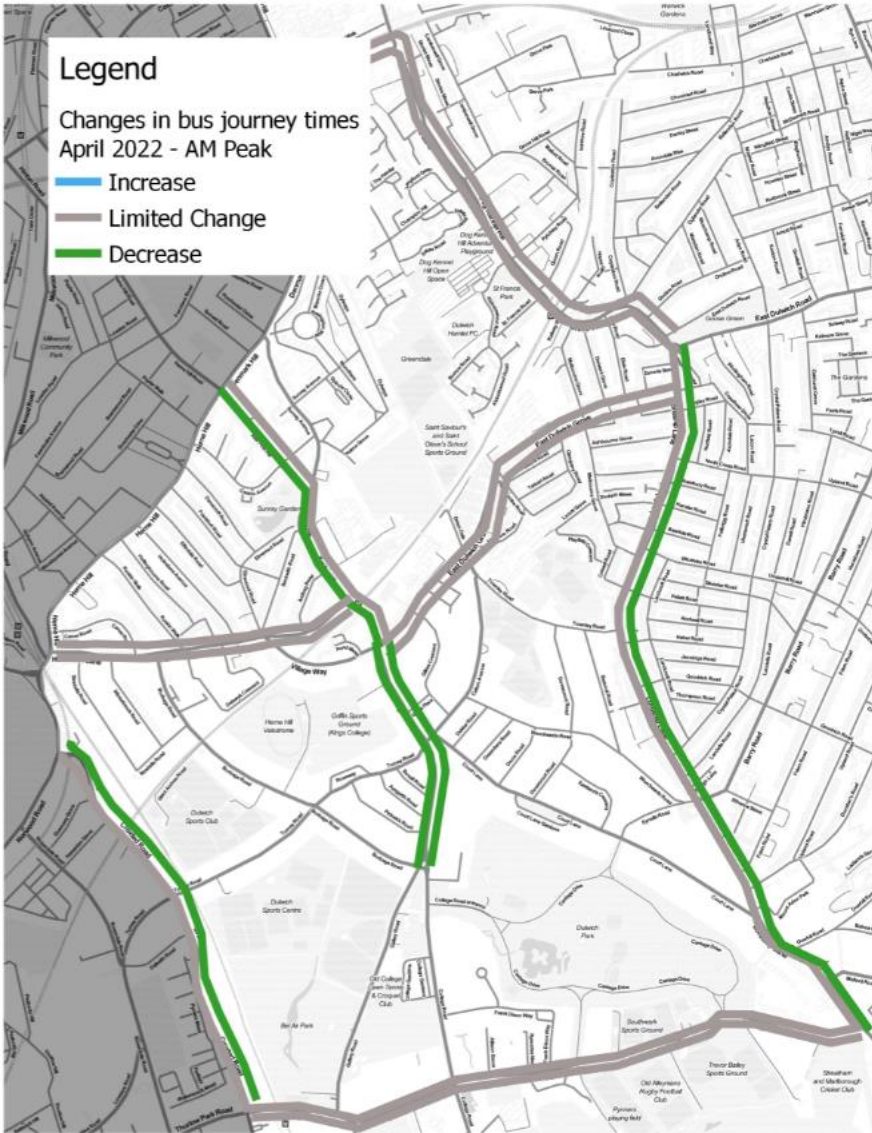

Legend

Changes in bus journey times
April 2022 - AM Peak

- Increase
- Limited Change
- Decrease

Legend

Changes in bus journey times
April 2022 - PM Peak

— Increase

— Limited Change

— Decrease

Legend

Changes in bus journey times
April 2022 - Interpeak Peak

- Increase
- Limited Change
- Decrease