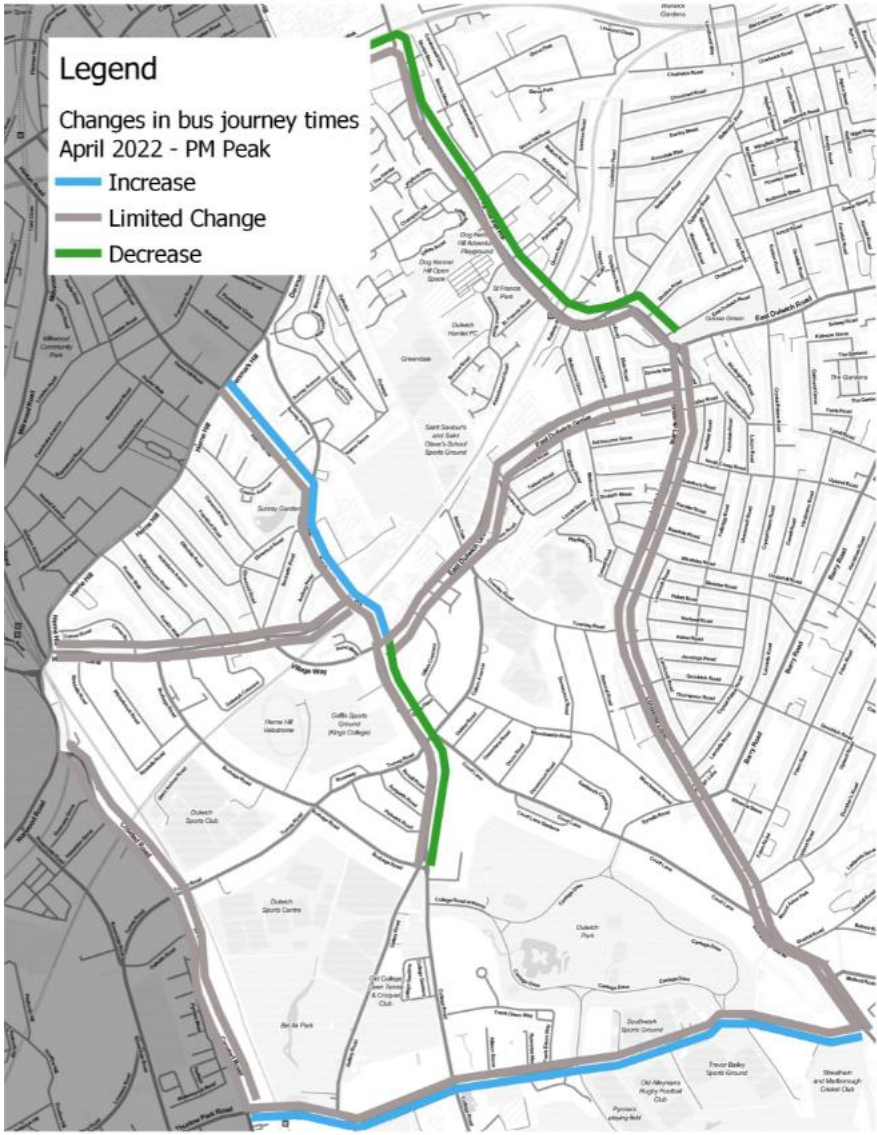

Legend

Changes in bus journey times
April 2022 - AM Peak

- Increase
- Limited Change
- Decrease

Legend

Changes in bus journey times
April 2022 - PM Peak

— Increase

— Limited Change

— Decrease

Legend

Changes in bus journey times
April 2022 - Interpeak Peak

- Increase
- Limited Change
- Decrease