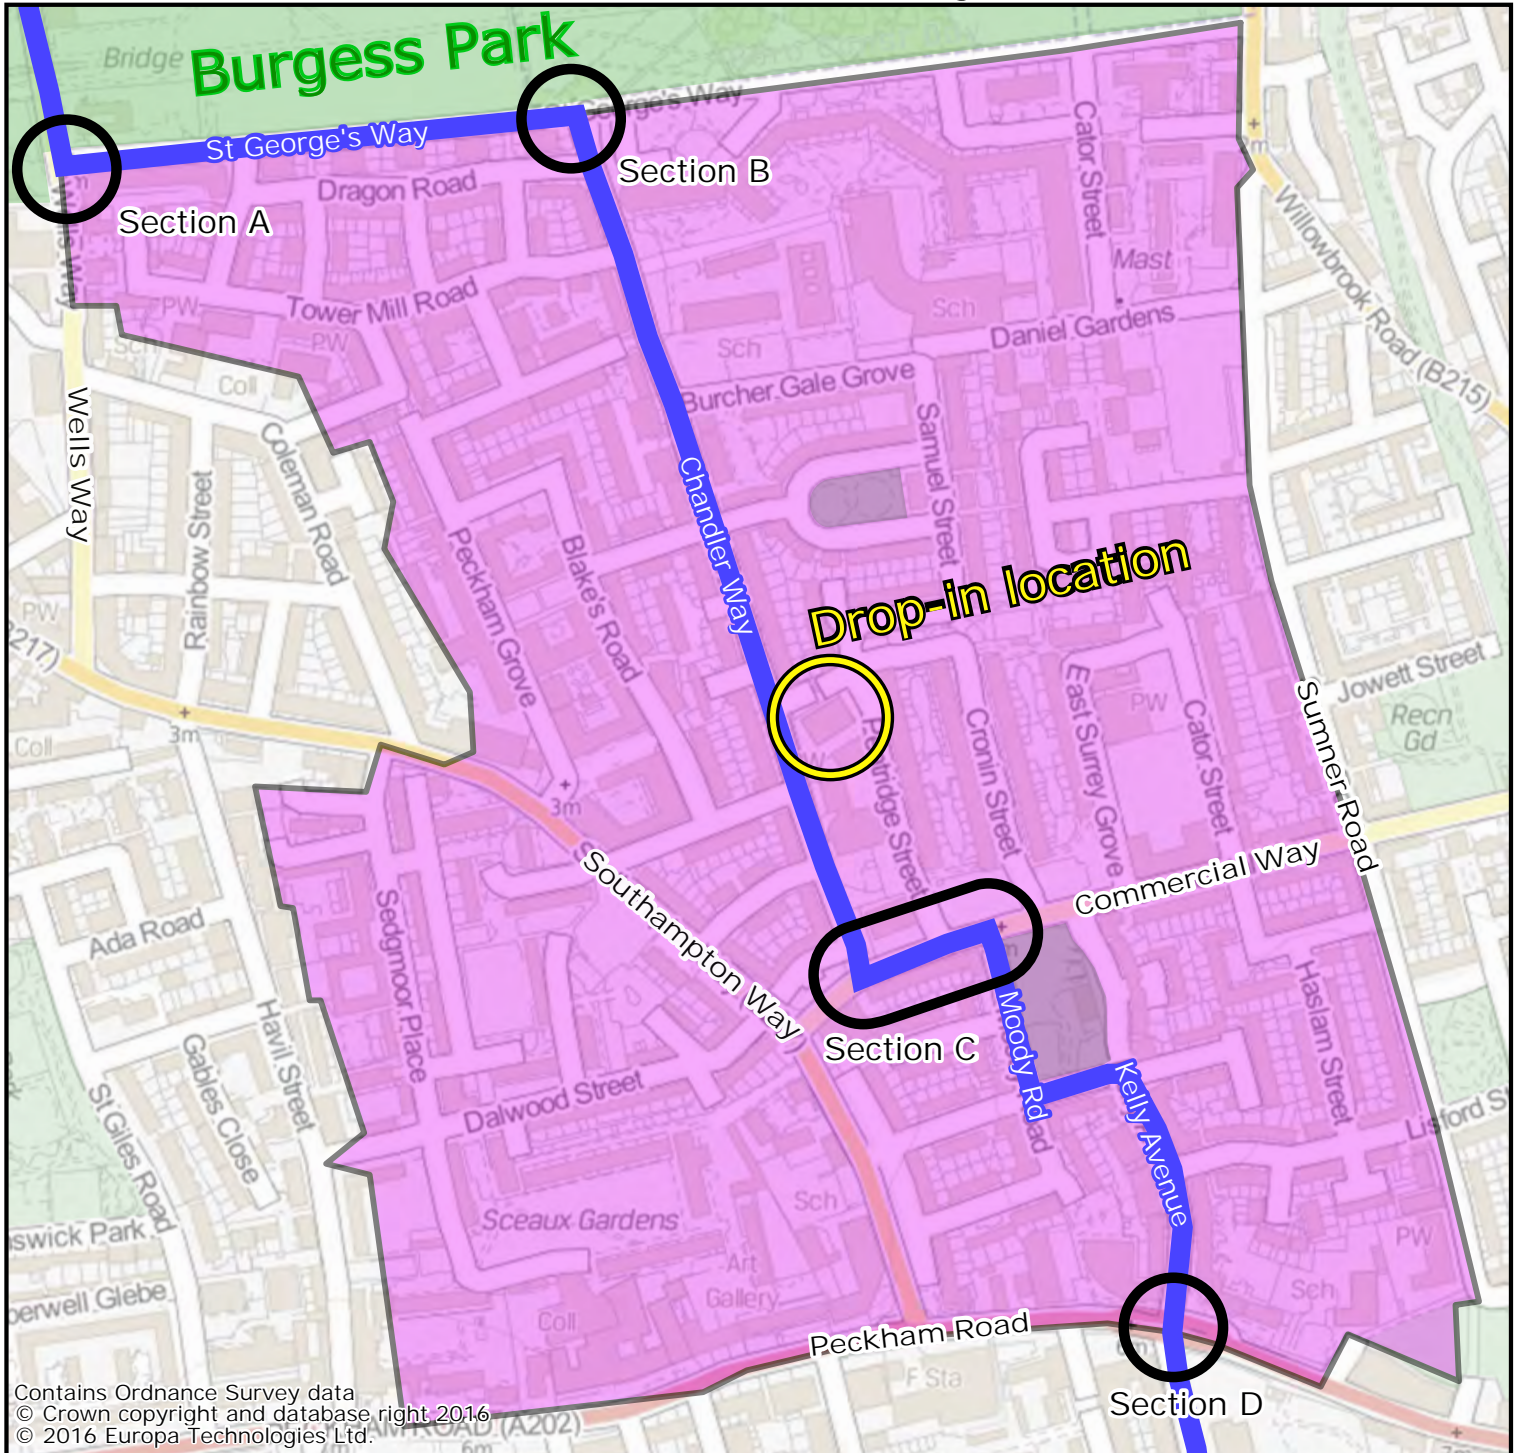

North Peckham Healthy Streets

Contains Ordnance Survey data
© Crown copyright and database right 2016
© 2016 Europa Technologies Ltd.

-  Proposal to change road layout (see detailed drawings on our consultation hub)
-  Future route of Southwark Spine
-  Proposed Controlled Parking Zone Boundary