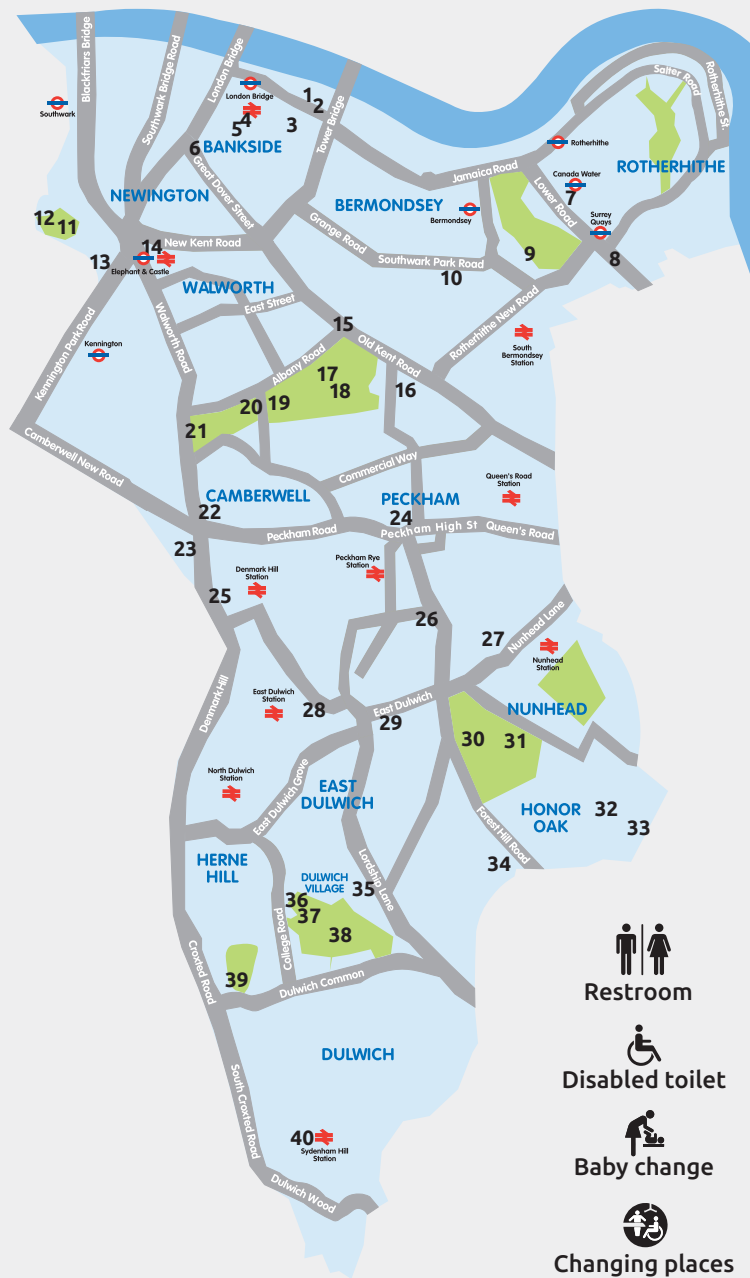

Chaucer ward

- 6 John Harvard Library

Rotherhithe ward

- 7 Canada Water Library & Culture Cafe
- 8 Tesco Extra, Surrey Quays Shopping Centre
- 9 Southwark Park

South Bermondsey ward

- 10 Blue Anchor Library

- 15 Tesco, Dunton Road
- 16 Asda, Old Kent Road

Faraday ward

- 17 Rear of Cobourg Primary School, Burgess Park
- 18 Burgess Park Community Sports Centre
- 19 Chumleigh Gardens
- 20 Burgess Park BMX Track
- 21 Burgess Park Tennis Court

Camberwell Green Ward

- 22 Camberwell Library
- 23 Camberwell Green
- 25 King's College Hospital, Denmark Hill

Peckham ward

- 24 New Peckham Library

Rye Lane ward

- 26 Atwell Road / Bournemouth Road

Nunhead and Queens Road ward

- 27 Nunhead Library

Goose Green ward

- 28 Grove Vale Library
- 29 Dulwich Leisure Centre

Peckham Rye ward

- 30 Peckham Rye Park Office
- 31 Peckham Rye Park Strakers Road
- 32 Camberwell New Cemetery, Brenchley Gardens
- 33 Honor Oak Crematorium, Brenchley Gardens