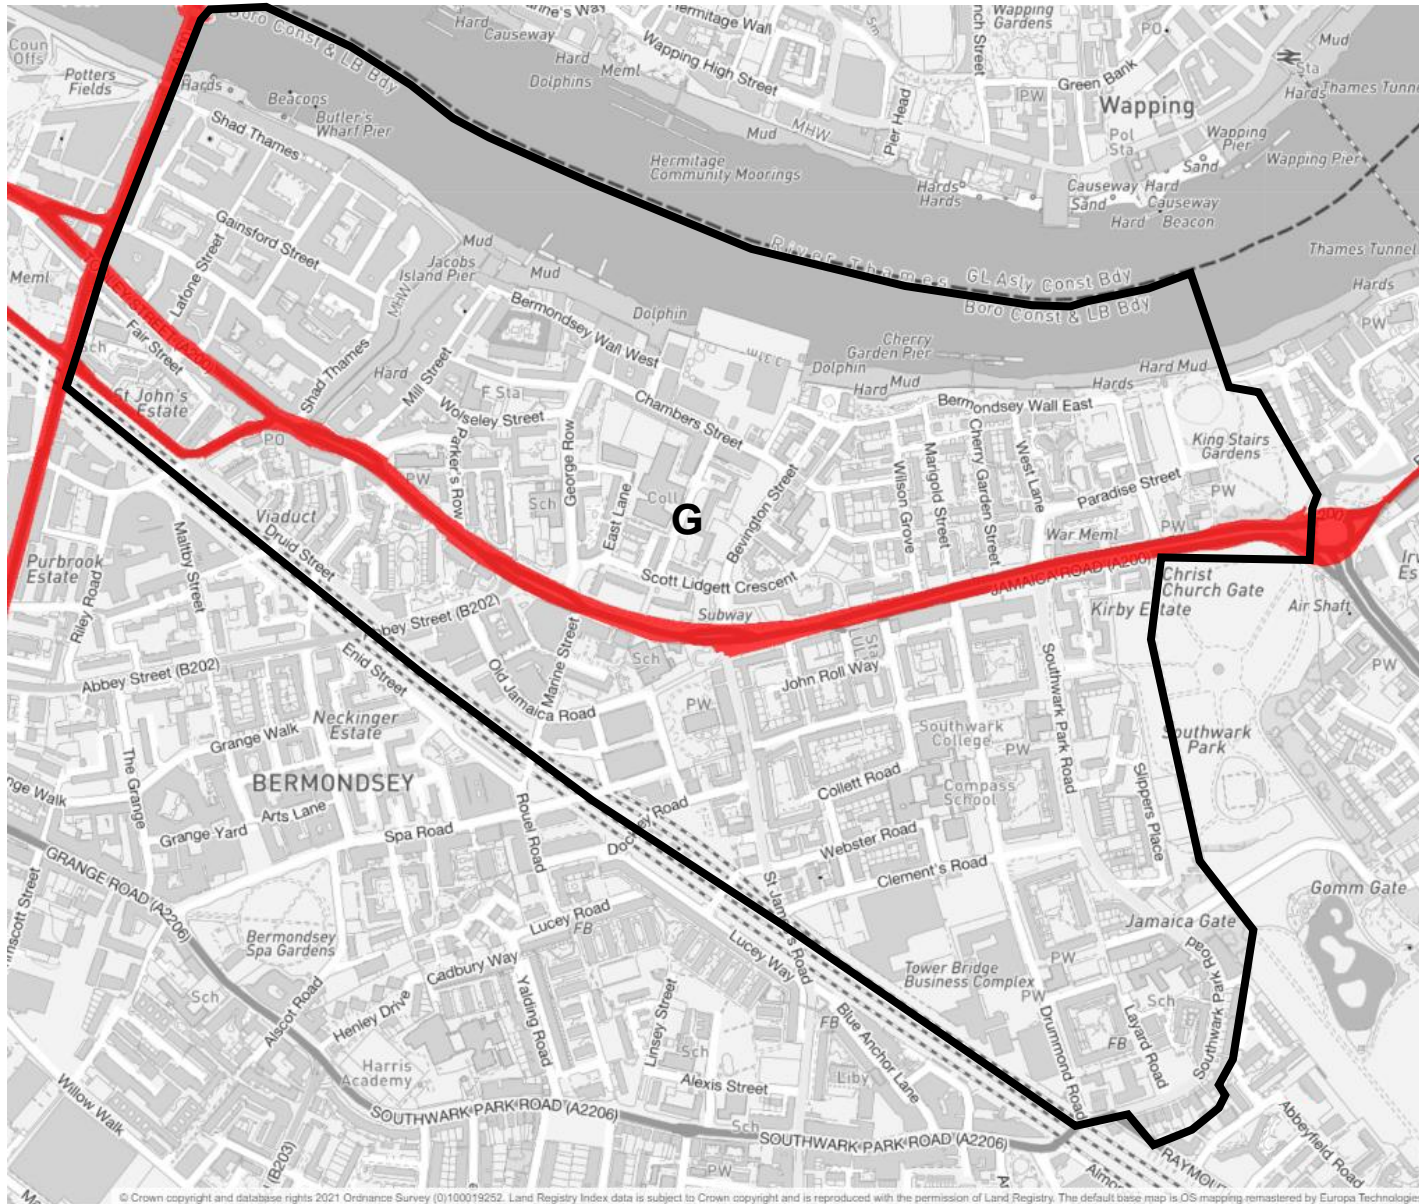

## G Controlled Parking Zone (CPZ)

Parking restrictions within this zone operate on bank holidays

**G CPZ Permit holders only  
bay operating times:**

8.30am to 11pm, Monday to  
Sunday - including Bank  
Holidays

Please check the signs within  
the bay before leaving your  
vehicle unattended to  
understand what restrictions  
are in operation.